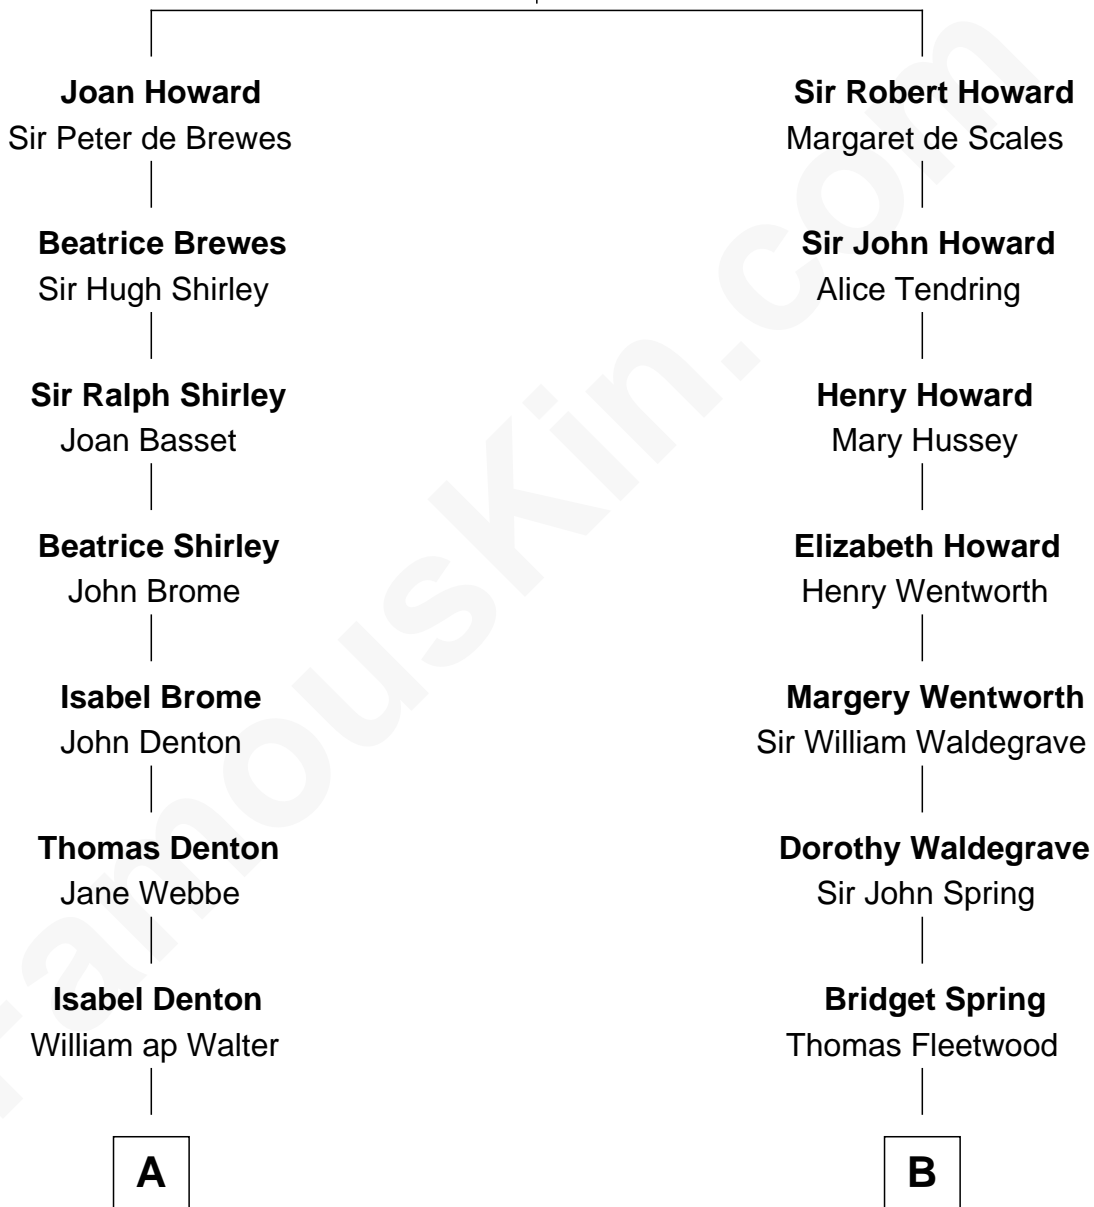

## Relationship Chart of

**Richard Hatch**

*TV and Movie Actor*

19th cousin 2 times removed of

**Jake Gyllenhaal**

*Movie Actor*

**Sir John Howard**

Alice de Bois