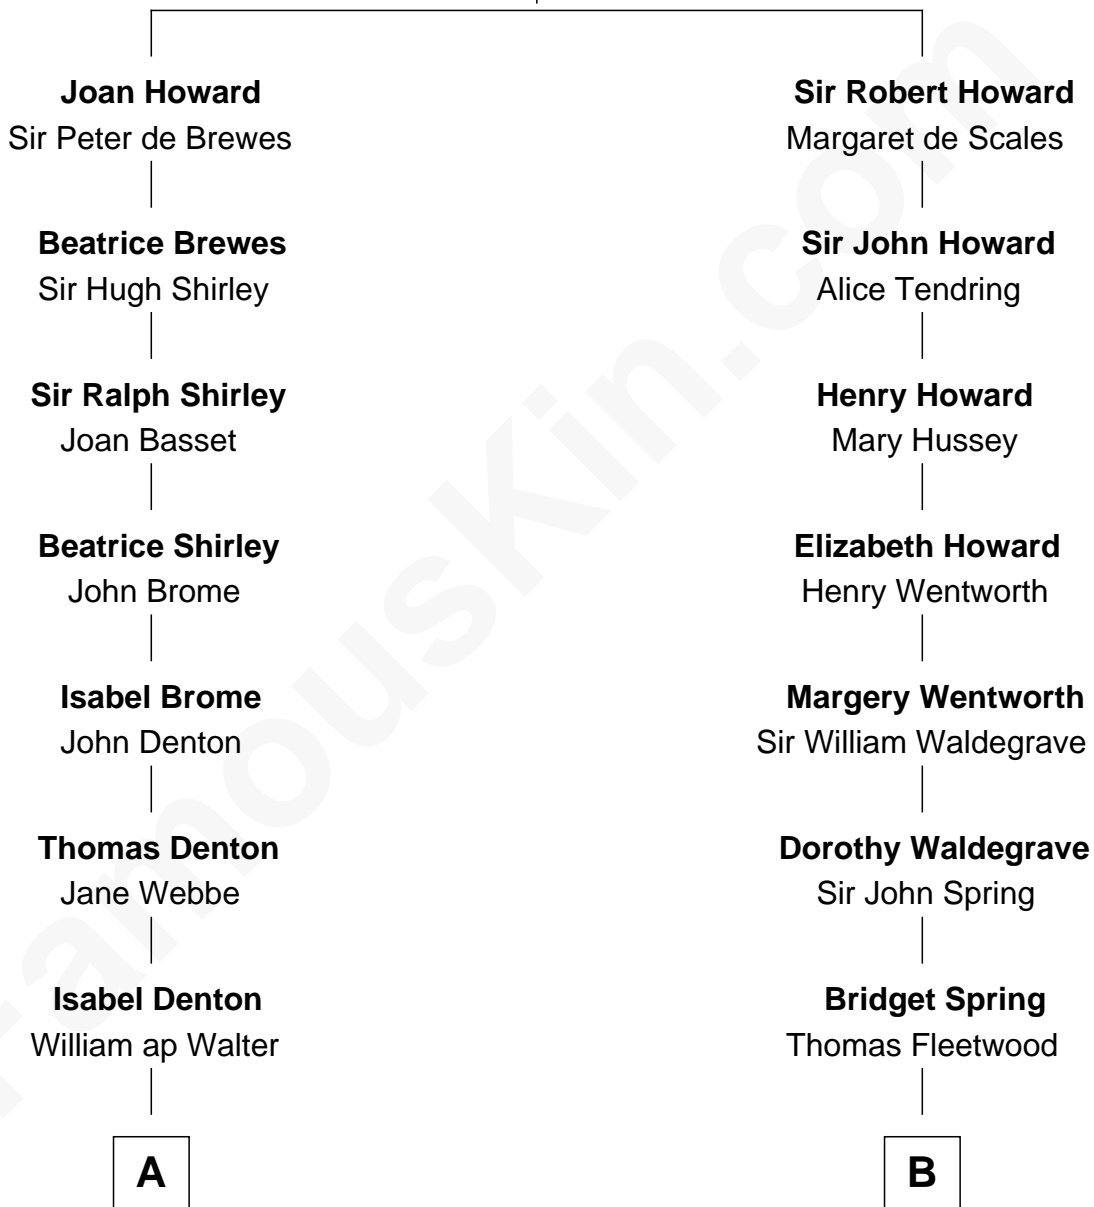

Sir John Howard

Alice de Bois