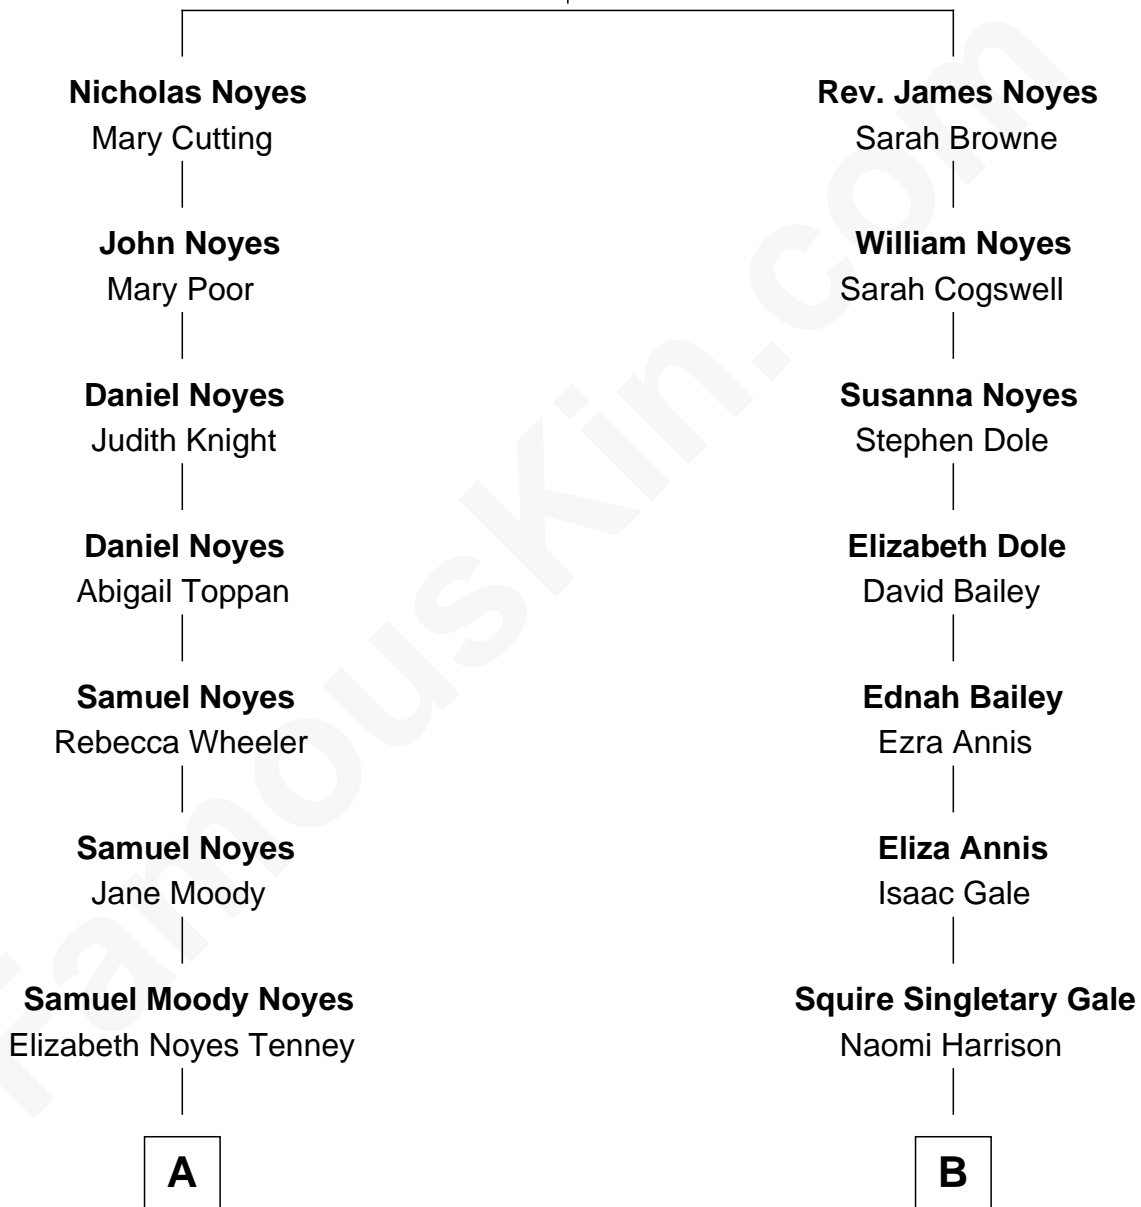

FamousKin.com Relationship Chart of

Richard Hatch

TV and Movie Actor

11th cousin of

James Brolin

TV and Movie Actor

Rev. William Noyes

Ann Parker

A

Jane Judith Noyes
Elijah Parish Rogers

Lieutus Moody Rogers
Bertha Adeline Perkins

Leah Perkins Rogers
Charles Wesley Hatch

John Raymond Hatch
Elizabeth White

Richard Hatch
TV and Movie Actor

B

Columbia Latricia Gale
Charles Frederick Mansur