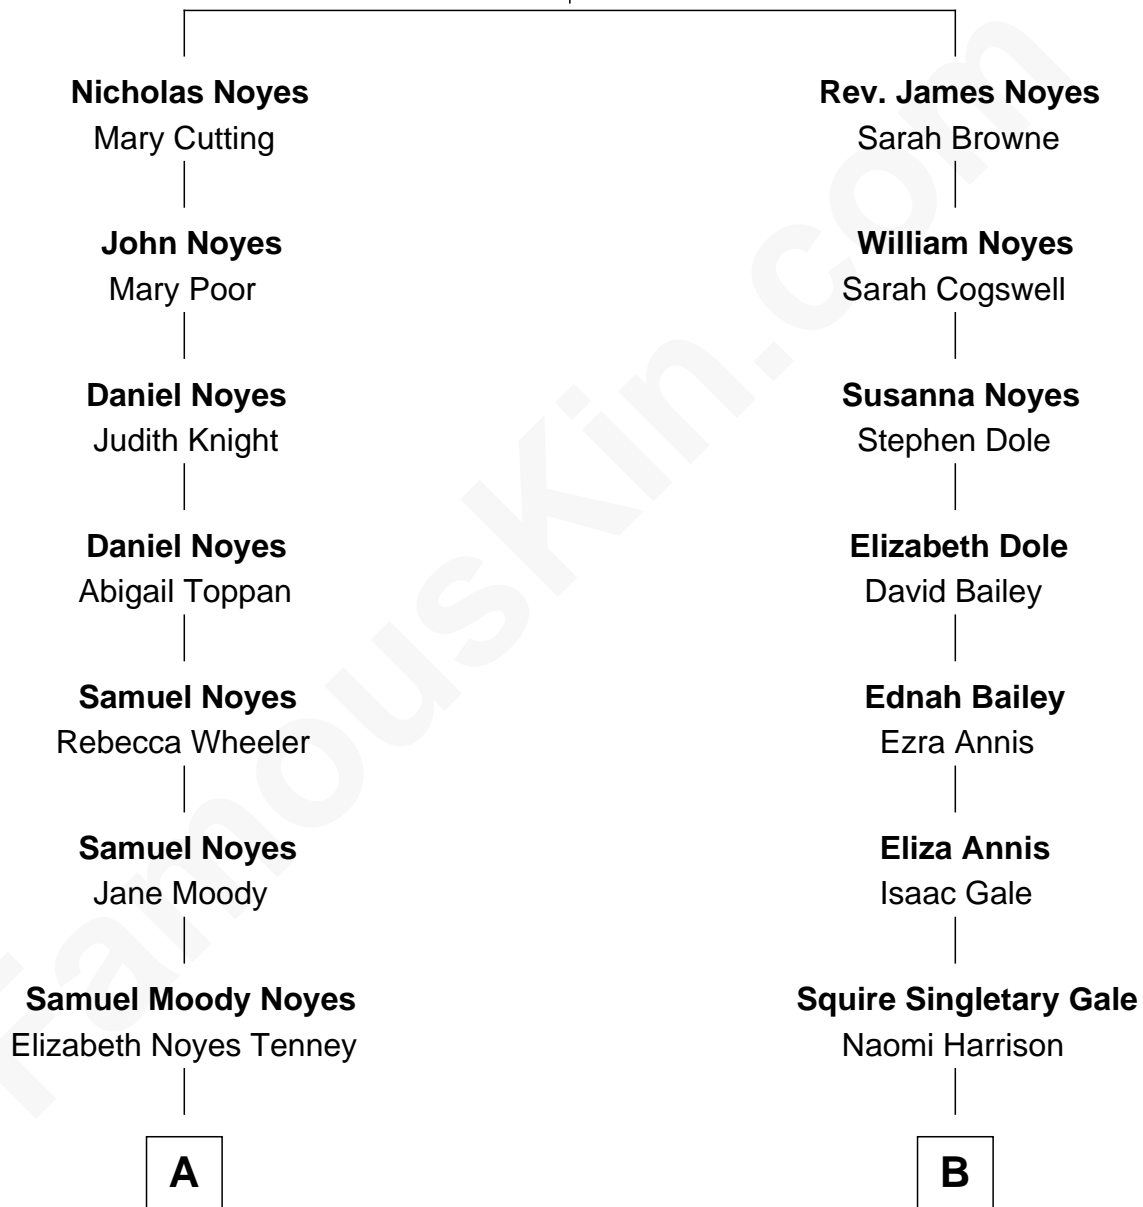

# FamousKin.com Relationship Chart of

**Richard Hatch**

*TV and Movie Actor*

11th cousin 1 time removed of

**Josh Brolin**

*TV and Movie Actor*

**Rev. William Noyes**

Ann Parker

**A**

**Jane Judith Noyes**  
Elijah Parish Rogers

**Lieutus Moody Rogers**  
Bertha Adeline Perkins

**Leah Perkins Rogers**  
Charles Wesley Hatch

**John Raymond Hatch**  
Elizabeth White

**Richard Hatch**  
*TV and Movie Actor*

**B**

**Columbia Latricia Gale**  
Charles Frederick Mansur

**Ozro Edward Mansur**  
Helen Aline Brownell

**Alan J. Mansur**  
Gertrude K. Stone

**Helen Sue Mansur**  
Henry Hurst Bruderlin

**Craig Kenneth Bruderlin**  
Jane Cameron Agee