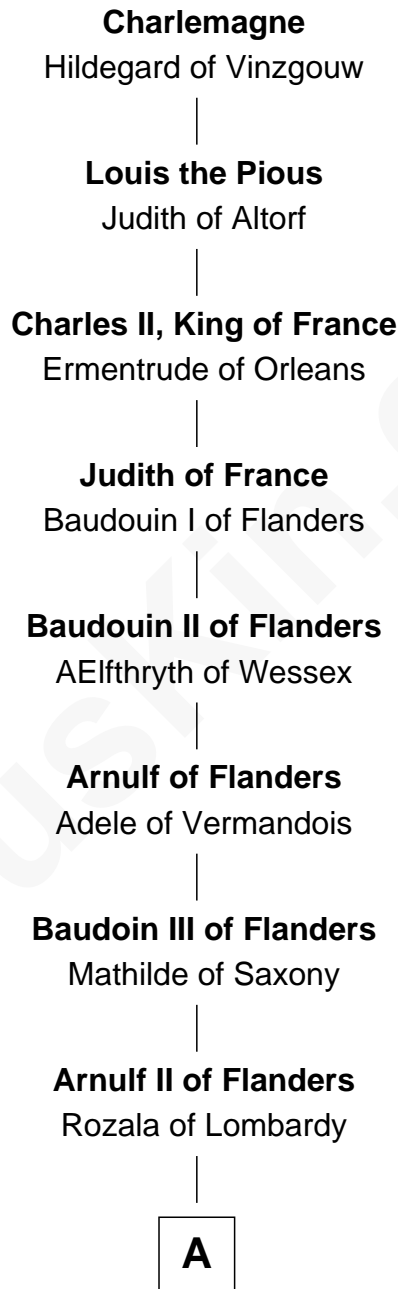

# FamousKin.com Relationship Chart of

**Richard Hatch**

*TV and Movie Actor*

38th Great-grandson of

**Charlemagne**

*King of the Franks*

**A**

**Baudoin IV of Flanders**

Ogive of Luxembourg

**Baudoin V of Flanders**

Adela of France

**Matilda of Flanders**

William I, King of England

**Henry I, King of England**

Maud of Scotland

**Maud of England**

Geoffrey Plantagenet

**Henry II, King of England**

Eleanor of Aquitaine

**John, King of England**

Isabelle of Angoulême

**Richard Plantagenet**

-----

**Sir Richard of Cornwall**

Joan - - - - -

**Joan of Cornwall**

Sir John Howard

**B**

**B**

**Sir John Howard**

Alice de Bois

**Joan Howard**