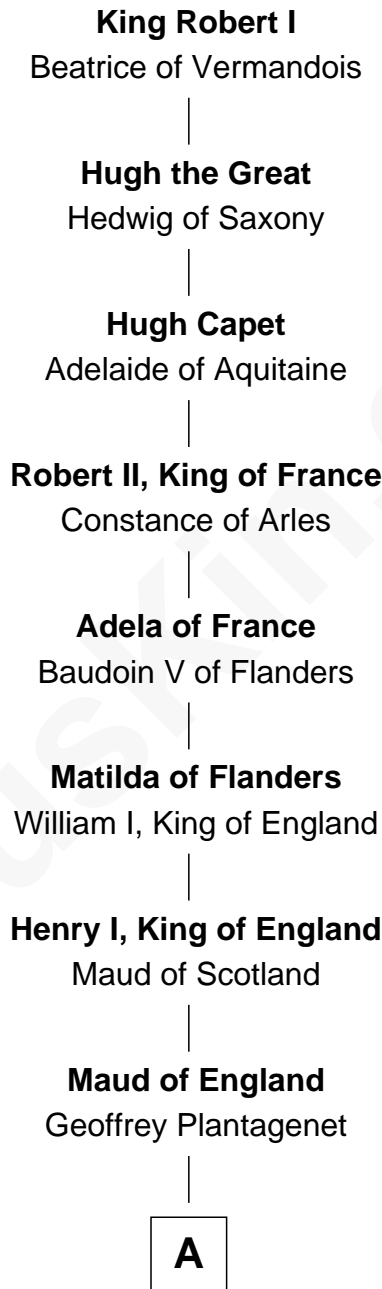

# FamousKin.com Relationship Chart of

**Richard Hatch**

*TV and Movie Actor*

33rd Great-grandson of

**King Robert I**

*King of France*

**A**

**Henry II, King of England**

Eleanor of Aquitaine

**John, King of England**

Isabelle of Angoulême

**Richard Plantagenet**

**Sir Richard of Cornwall**

Joan - - - - -

**Joan of Cornwall**

Sir John Howard

**Sir John Howard**

Alice de Bois

**Joan Howard**

Sir Peter de Brewes

**Beatrice Brewes**

Sir Hugh Shirley

**Sir Ralph Shirley**

Joan Basset

**Isabel Denton**

William ap Walter

**Thomasine Walter**

William Luckyn

Probable

**Judith Luckyn**

Edward Ward

**Mary Ward**