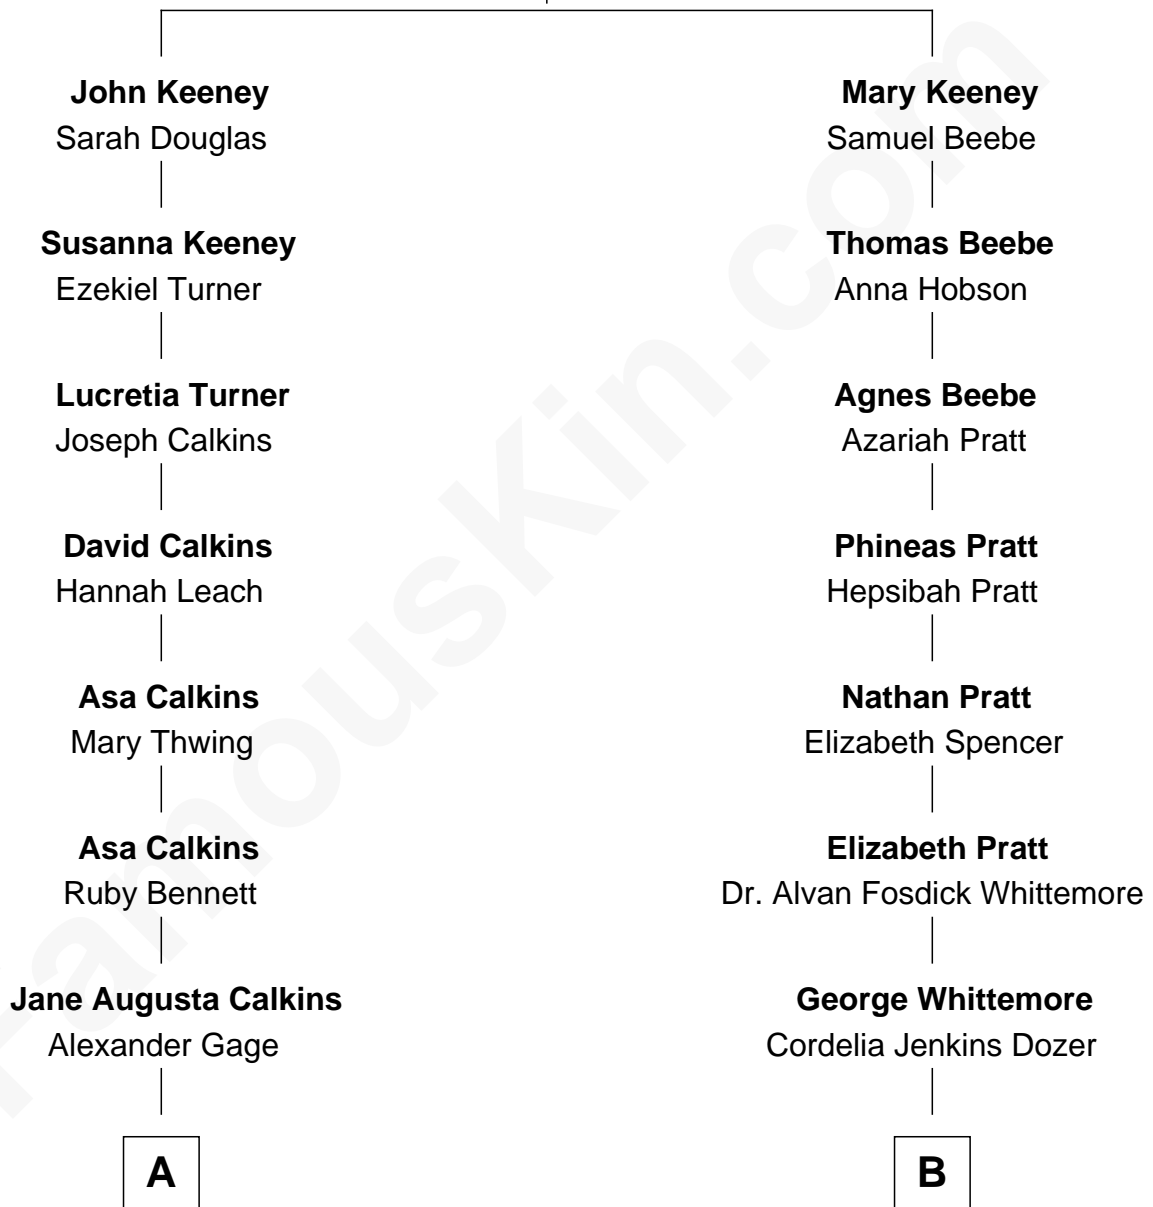

FamousKin.com Relationship Chart of

Richard Hatch

TV and Movie Actor

10th cousin 1 time removed of

Ellen DeGeneres

Comedienne and TV Personality

William Keeney

Agnes - - - - -

A

Nellie Marie Gage
John Devereux Hatch

Charles Wesley Hatch
Leah Perkins Rogers

John Raymond Hatch
Elizabeth White

Richard Hatch
TV and Movie Actor

B

Mary Whittemore
Joseph C. DeGeneres

Alfred George DeGeneres
Julia E. Billiu