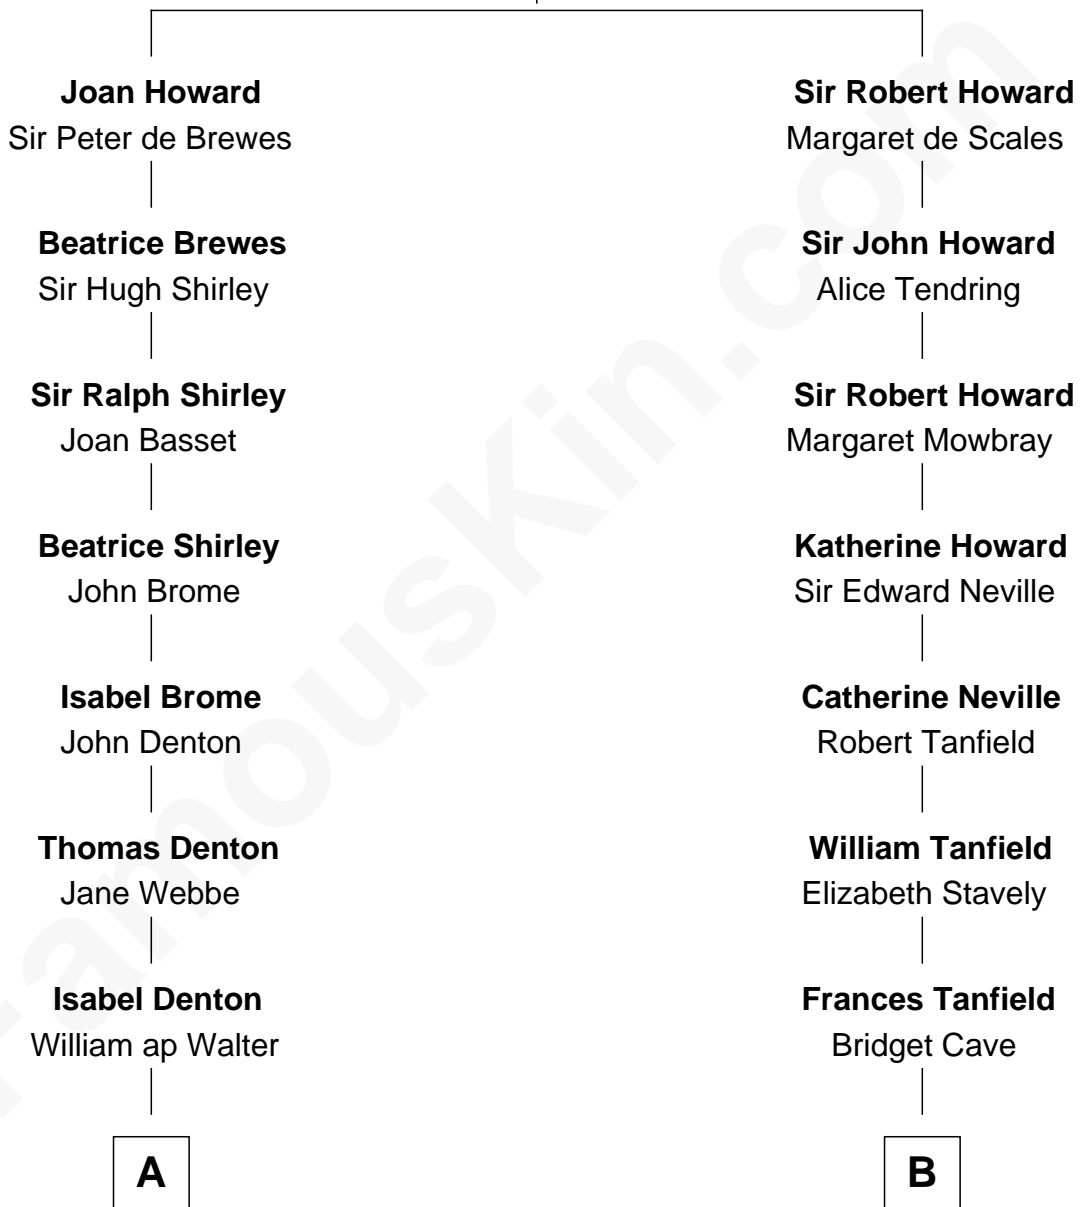

FamousKin.com Relationship Chart of

Richard Hatch

TV and Movie Actor

19th cousin 2 times removed of

Upton Sinclair

Pulitzer Prize Winning Novelist

Sir John Howard

Alice de Bois