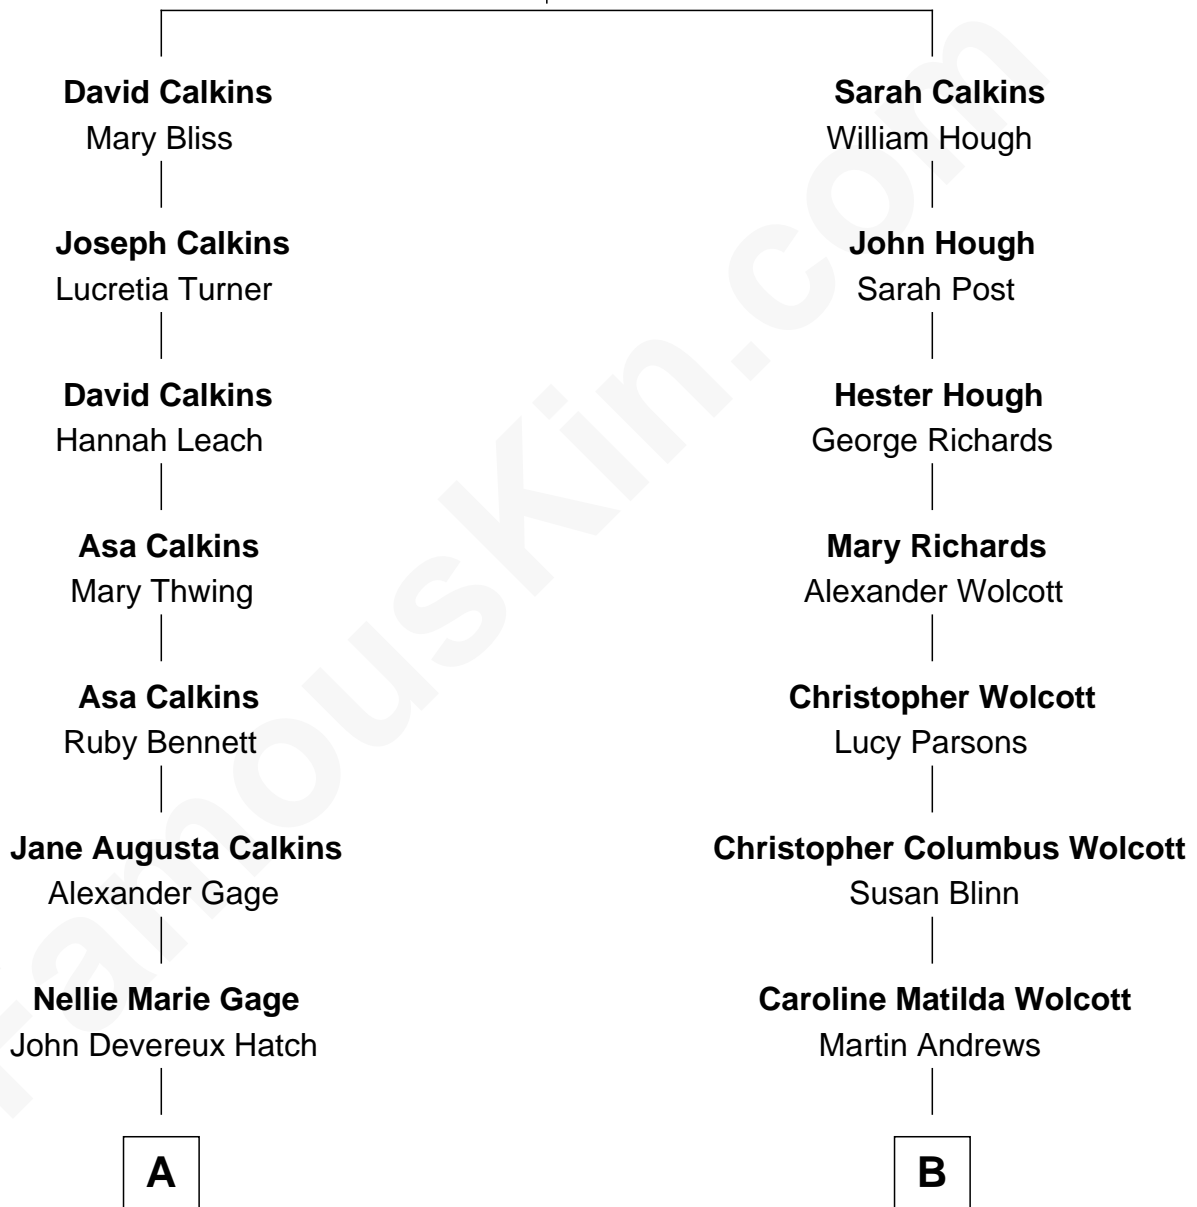

FamousKin.com

Relationship Chart of

Richard Hatch

TV and Movie Actor

8th cousin 1 time removed of

Buckminster Fuller

Author, Architect, and Inventor

Hugh Calkins

Anne - - - - -

A

Charles Wesley Hatch

Leah Perkins Rogers

John Raymond Hatch

Elizabeth White

Richard Hatch

TV and Movie Actor