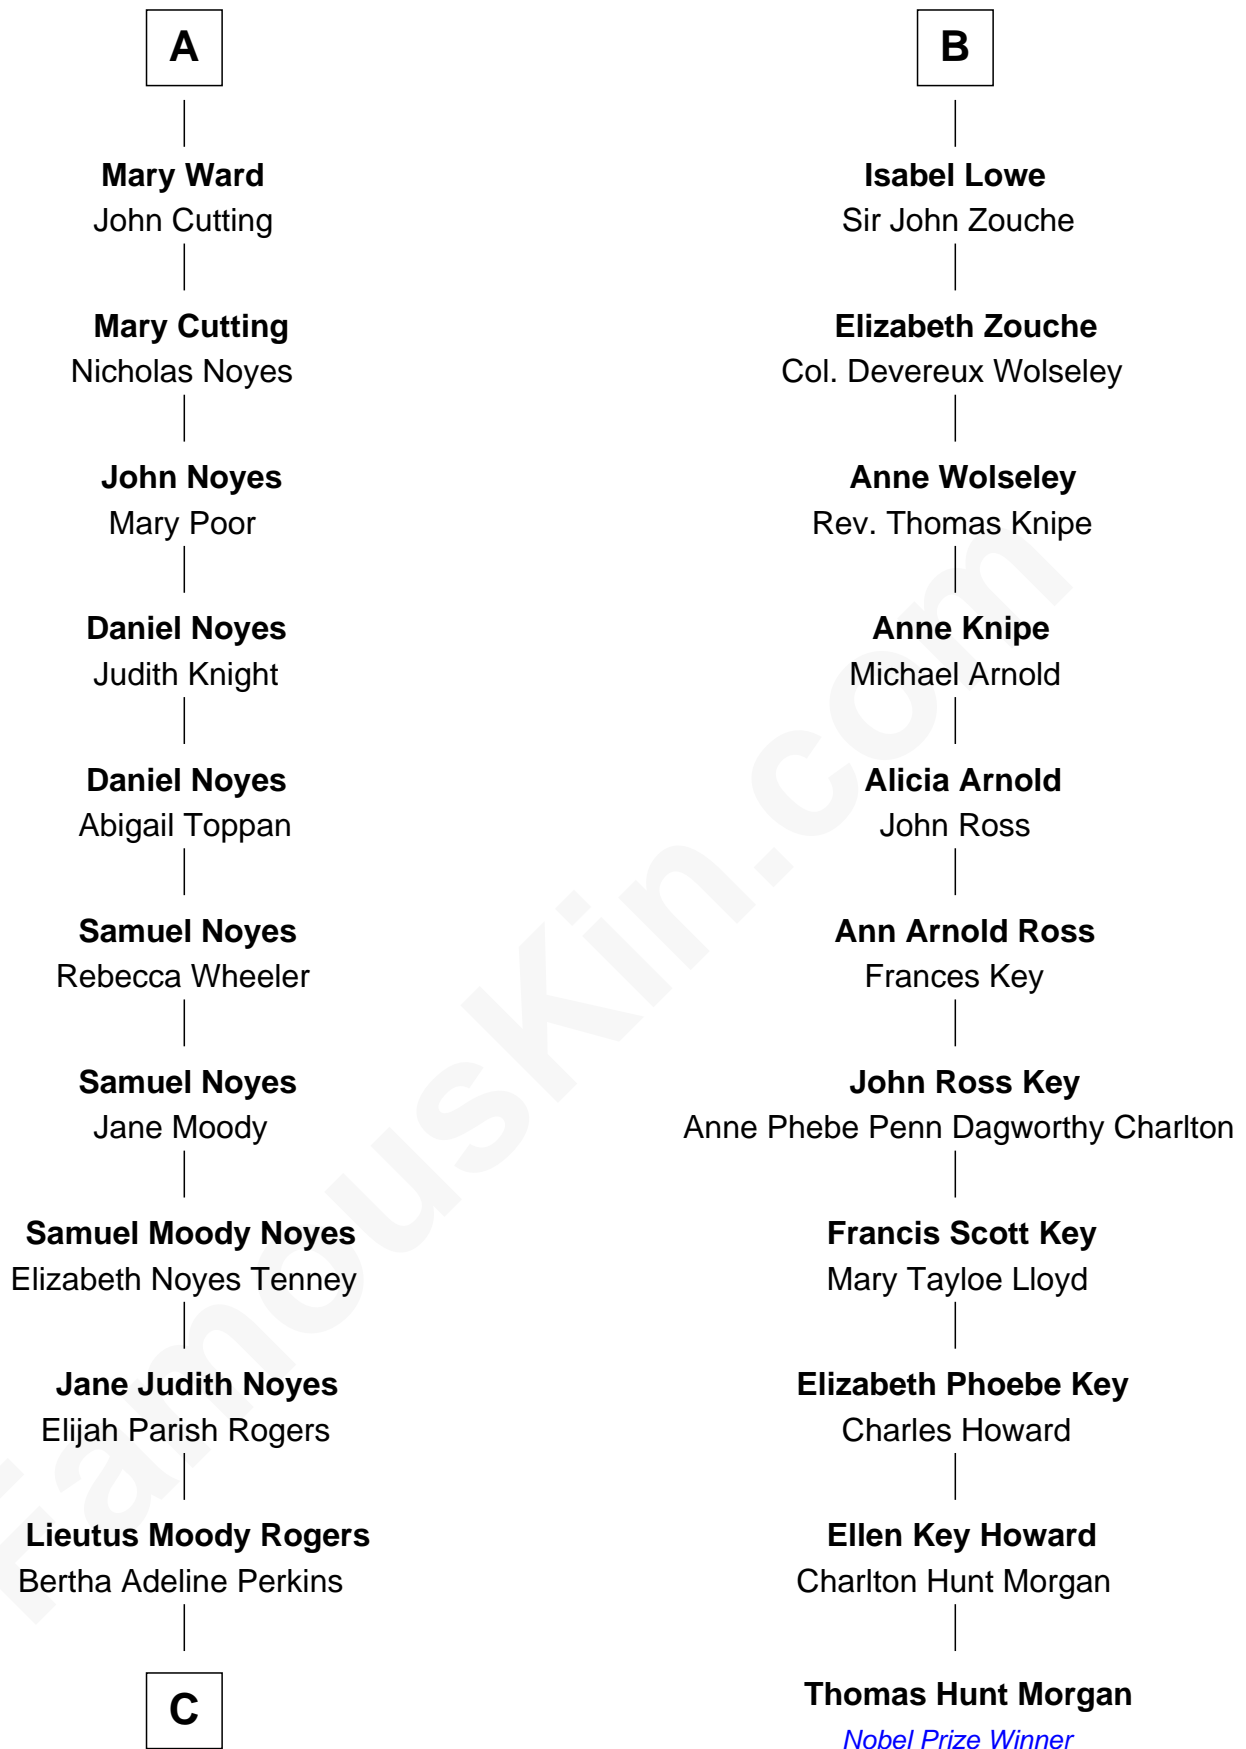

## Relationship Chart of

**Richard Hatch**

*TV and Movie Actor*

17th cousin 2 times removed of

**Thomas Hunt Morgan**

*Nobel Prize Winner in Physiology or Medicine*

**Sir Hugh Shirley**

Beatrice Brewes

**C**

—  
**Leah Perkins Rogers**  
Charles Wesley Hatch

—  
**John Raymond Hatch**  
Elizabeth White

—  
**Richard Hatch**  
*TV and Movie Actor*

FamousKin.com