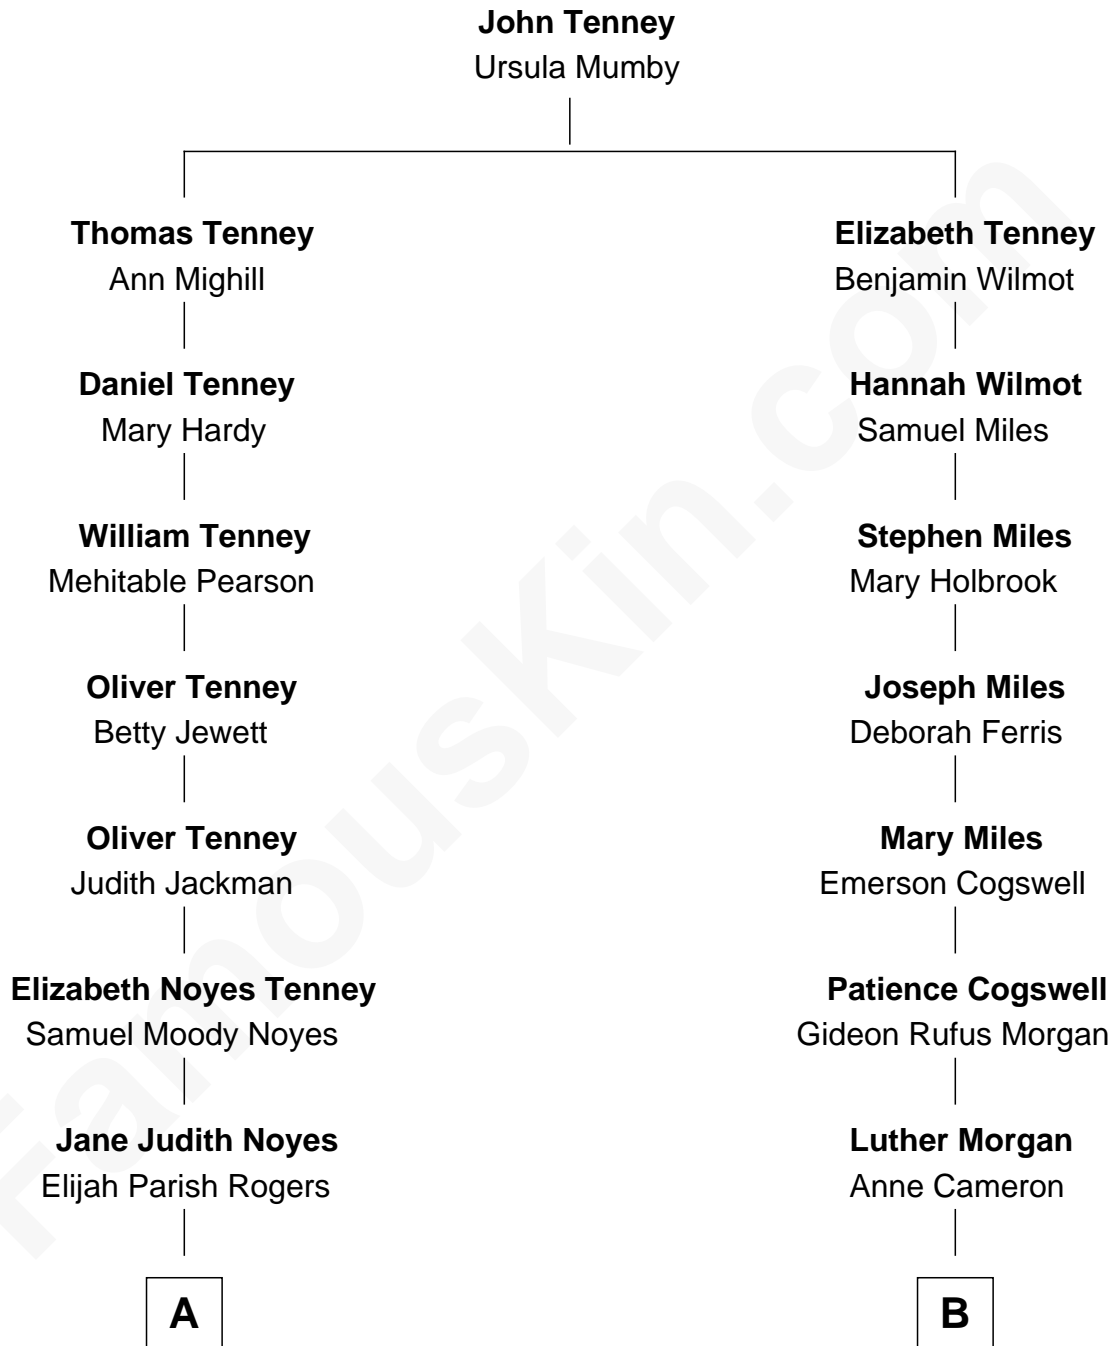

# FamousKin.com Relationship Chart of

**Richard Hatch**

*TV and Movie Actor*

9th cousin 1 time removed of

**Thomas Hunt Morgan**

*Nobel Prize Winner in Physiology or Medicine*

**A**

**Lieutus Moody Rogers**  
Bertha Adeline Perkins

**Leah Perkins Rogers**  
Charles Wesley Hatch

**John Raymond Hatch**  
Elizabeth White

**Richard Hatch**  
*TV and Movie Actor*

**B**

**Calvin Cogswell Morgan**  
Henrietta Hunt

**Charlton Hunt Morgan**  
Ellen Key Howard

**Thomas Hunt Morgan**  
*Nobel Prize Winner*

FamousKin.com