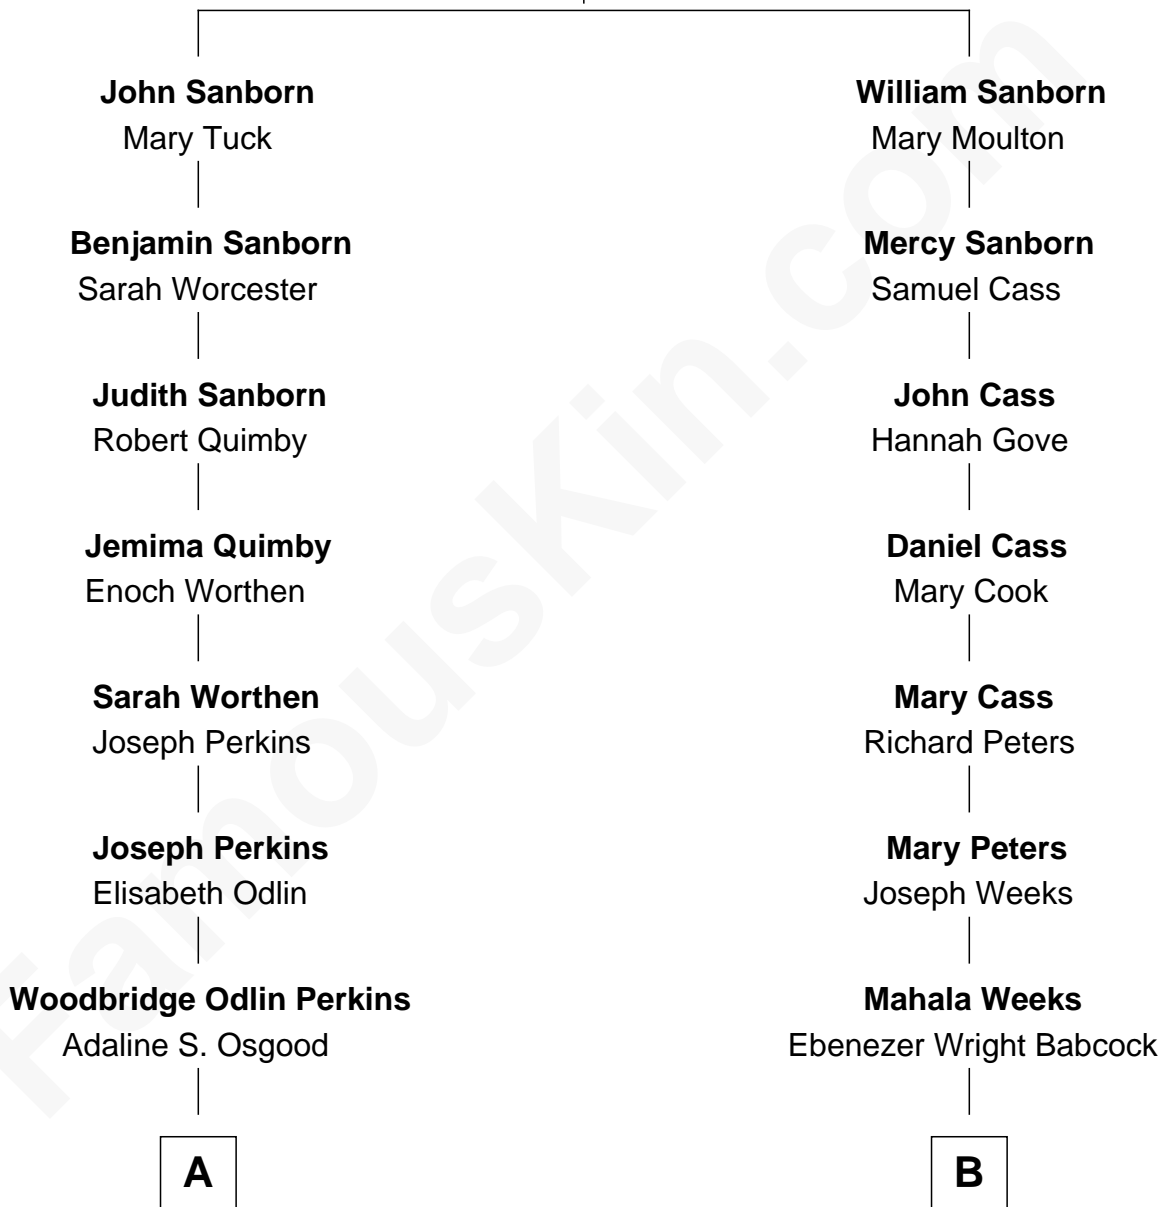

FamousKin.com Relationship Chart of

Richard Hatch

TV and Movie Actor

10th cousin of

Charlie Munger

Vice-Chairman of Berkshire Hathaway

----- **Sanborne**

Ann Bachiler

A

Bertha Adeline Perkins

Lieutus Moody Rogers

Leah Perkins Rogers

Charles Wesley Hatch

John Raymond Hatch

Elizabeth White

Richard Hatch

TV and Movie Actor

B

Ann Maria Babcock

Samuel Montague Case

Carrie A. Case

Thomas Charles Munger

Alfred Case Munger

Florence V. Russell