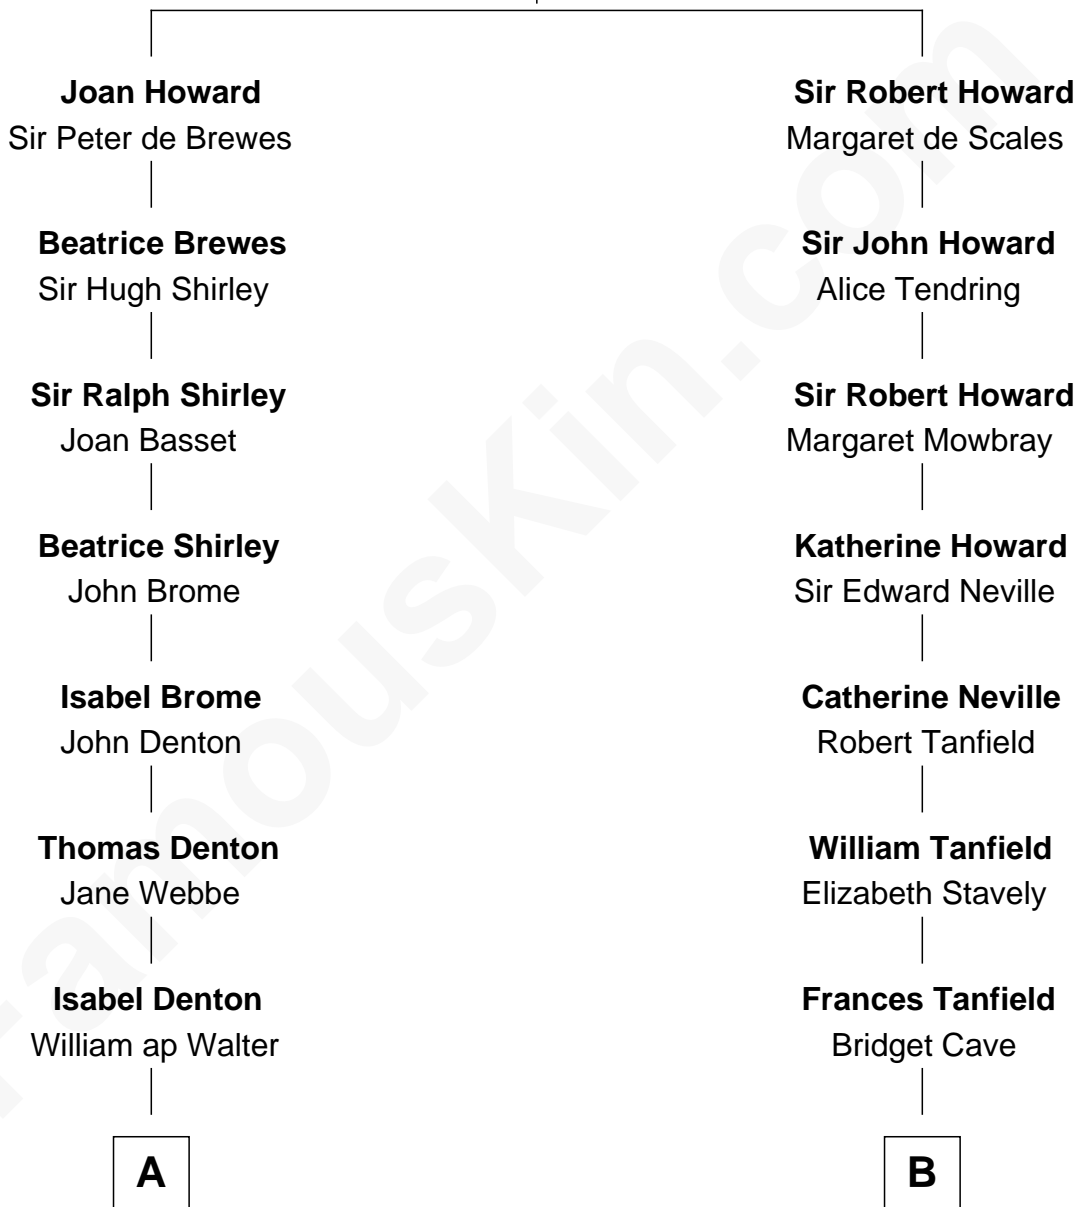

FamousKin.com Relationship Chart of

Richard Hatch

TV and Movie Actor

15th cousin 6 times removed of

Henry Lee III

9th Governor of Virginia

Sir John Howard

Alice de Bois