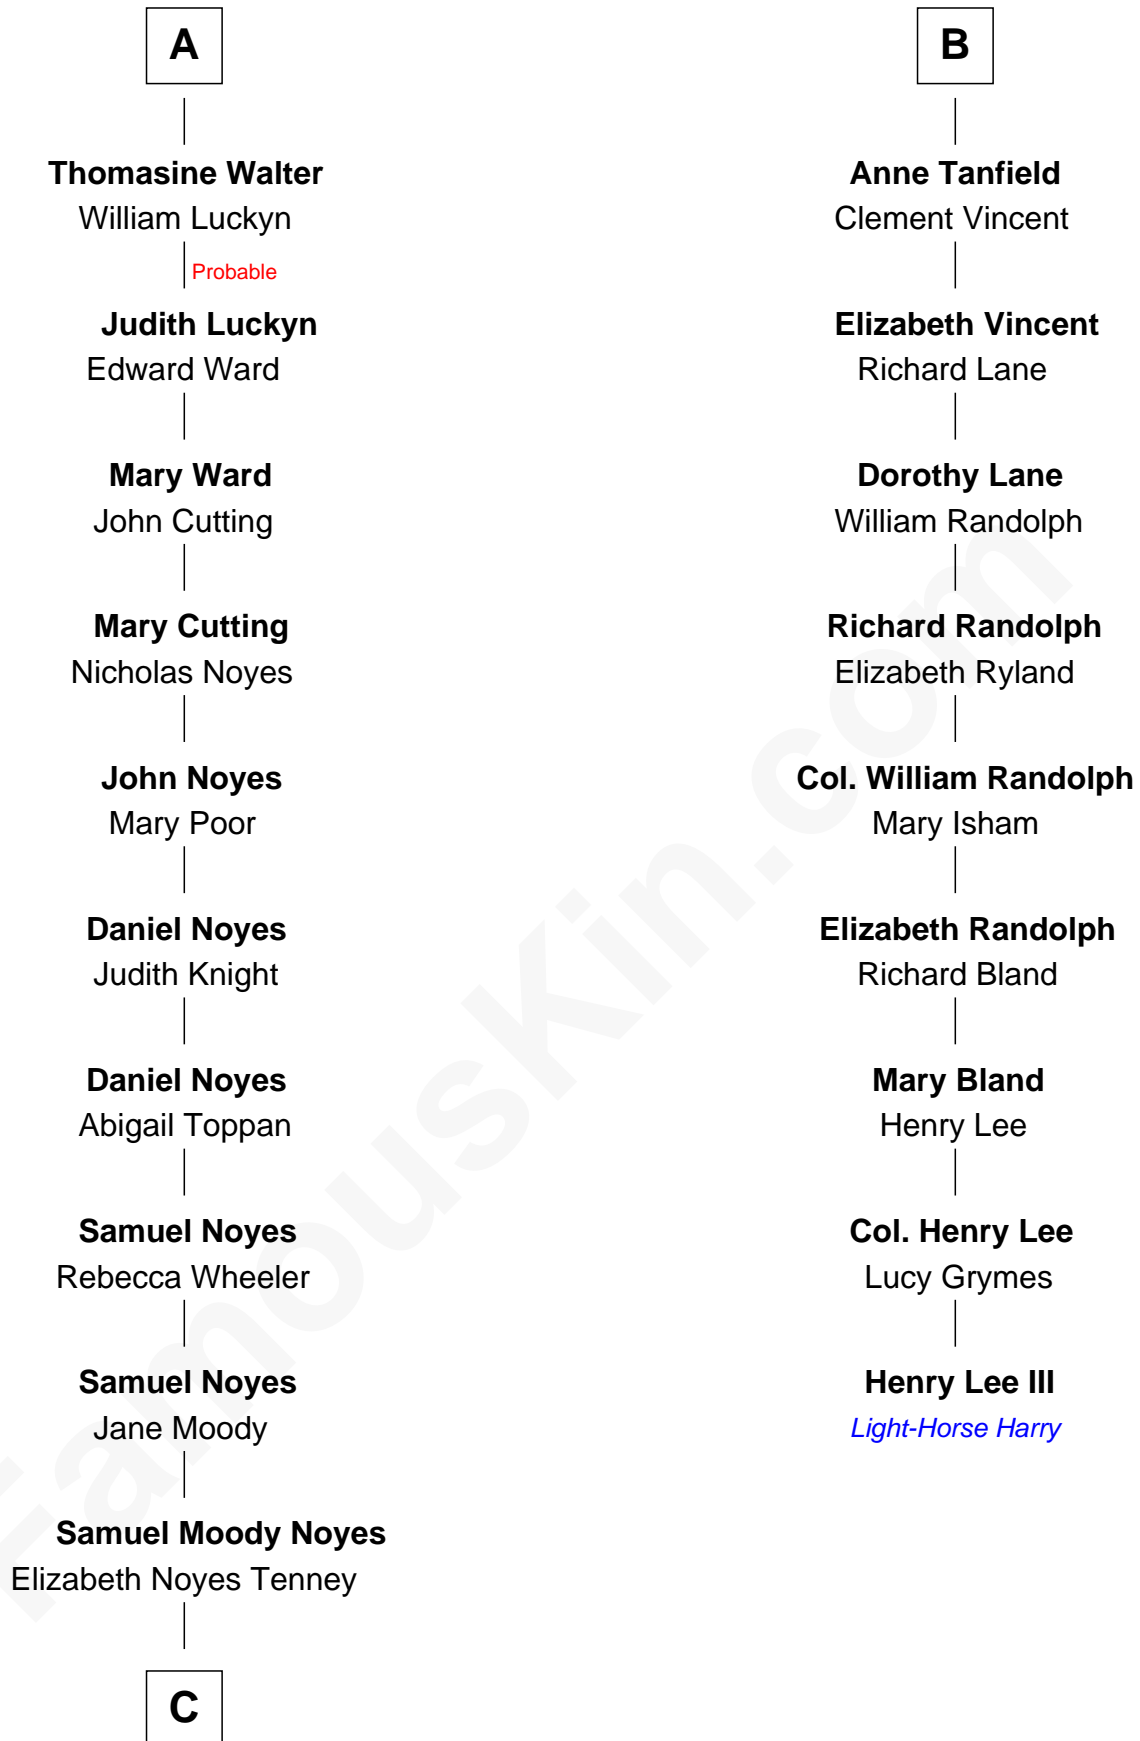

FamousKin.com Relationship Chart of

Richard Hatch

TV and Movie Actor

15th cousin 6 times removed of

Henry Lee III

9th Governor of Virginia

Sir John Howard

Alice de Bois

C

—
Jane Judith Noyes

Elijah Parish Rogers

—
Lieutus Moody Rogers

Bertha Adeline Perkins

—
Leah Perkins Rogers

Charles Wesley Hatch

—
John Raymond Hatch