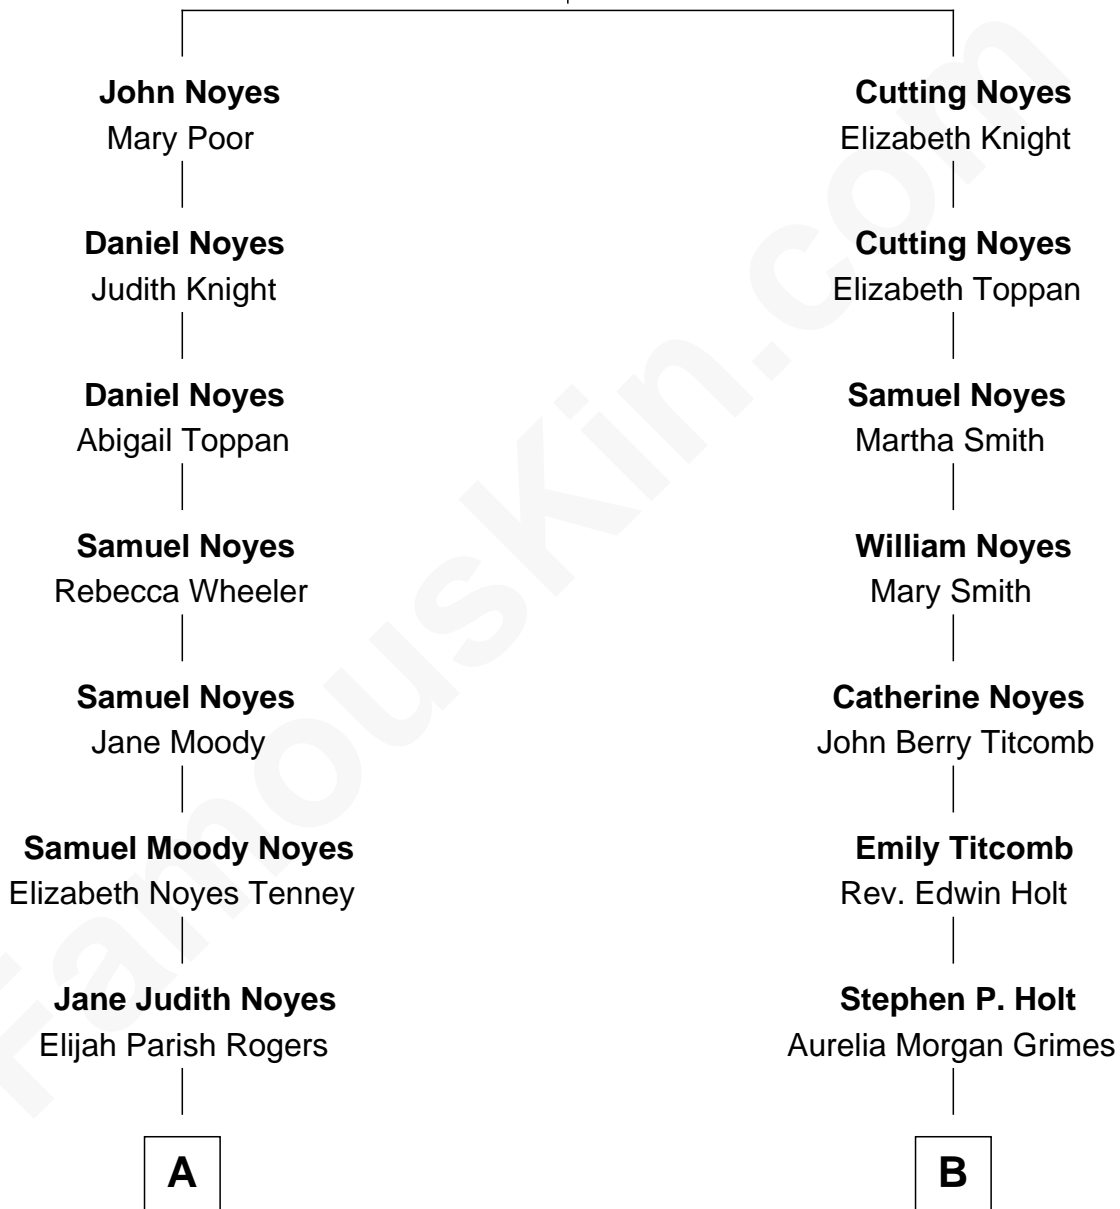

# FamousKin.com Relationship Chart of

**Richard Hatch**

*TV and Movie Actor*

10th cousin of

**Linda Hamilton**

*TV and Movie Actress*

**Nicholas Noyes**

Mary Cutting

**A**

**Lieutus Moody Rogers**  
Bertha Adeline Perkins

**Leah Perkins Rogers**  
Charles Wesley Hatch

**John Raymond Hatch**  
Elizabeth White

**Richard Hatch**  
*TV and Movie Actor*

**B**

**Taylor Holt**  
Frances Kyle

**Dr. Richard Huckstep Holt**  
Mildred Alberta Derby

**Barbara Kyle Holt**  
Dr. Carroll Stanford Hamilton

**Linda Hamilton**  
*TV and Movie Actress*