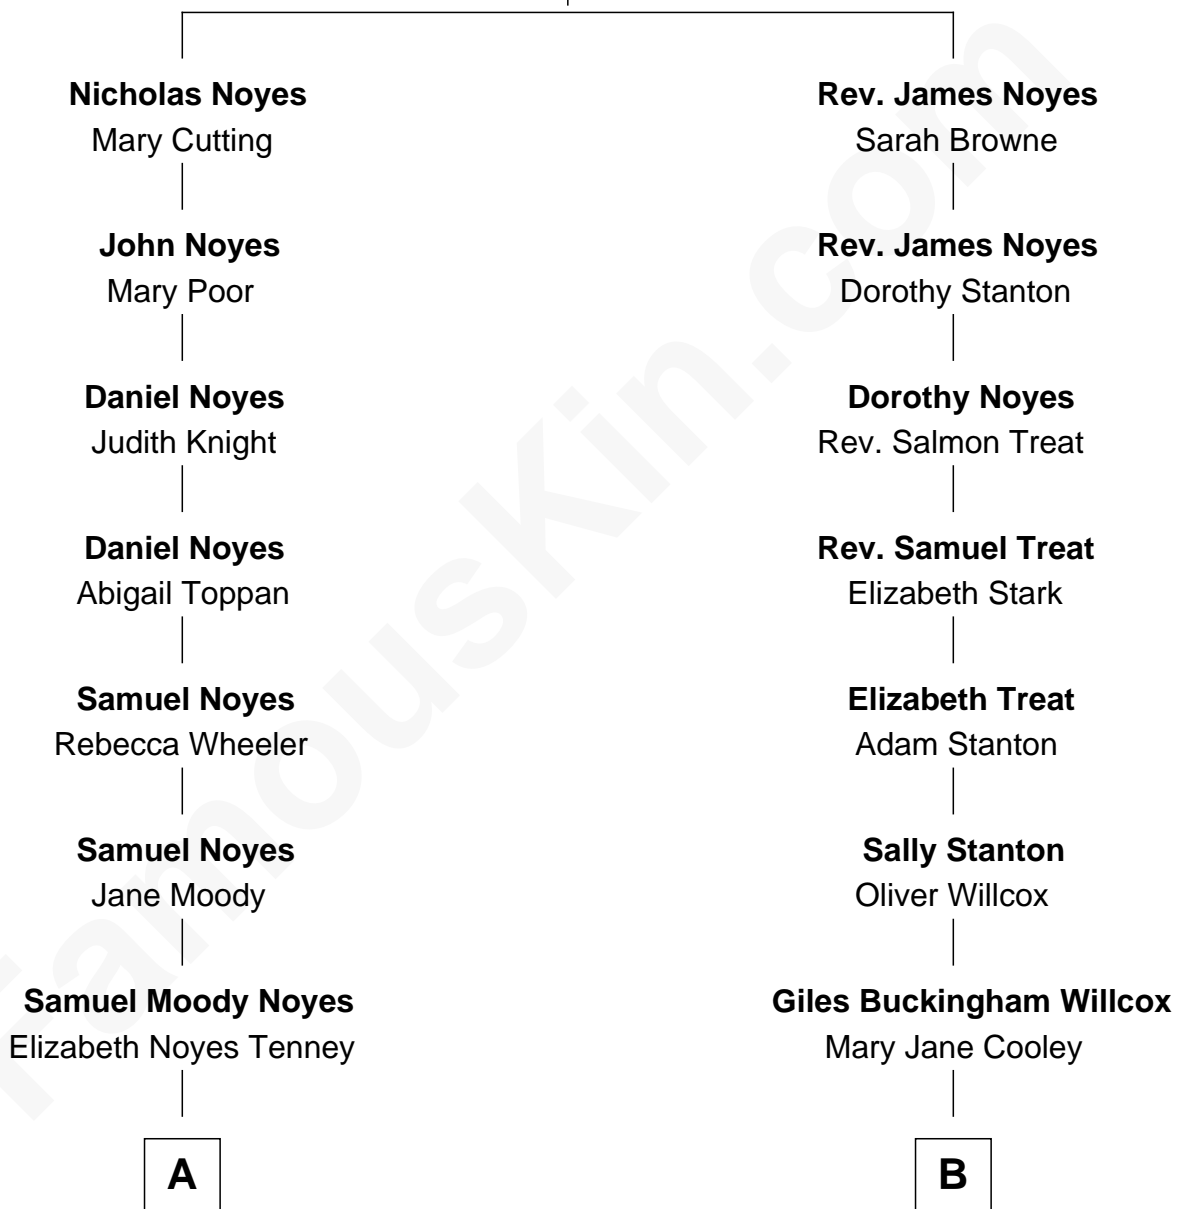

FamousKin.com Relationship Chart of

Richard Hatch

TV and Movie Actor

10th cousin 1 time removed of

Elisabeth Shue

TV and Movie Actress

Rev. William Noyes

Ann Parker

A

Jane Judith Noyes
Elijah Parish Rogers

Lieutus Moody Rogers
Bertha Adeline Perkins

Leah Perkins Rogers
Charles Wesley Hatch

John Raymond Hatch
Elizabeth White

Richard Hatch
TV and Movie Actor

B

Harriet Grace Brewster Willcox
Alexander Hunter Gunn

Mary Brewster Gunn
Adoniram Judson Wells

Anne Brewster Wells
James William Shue

Elisabeth Shue
TV and Movie Actress