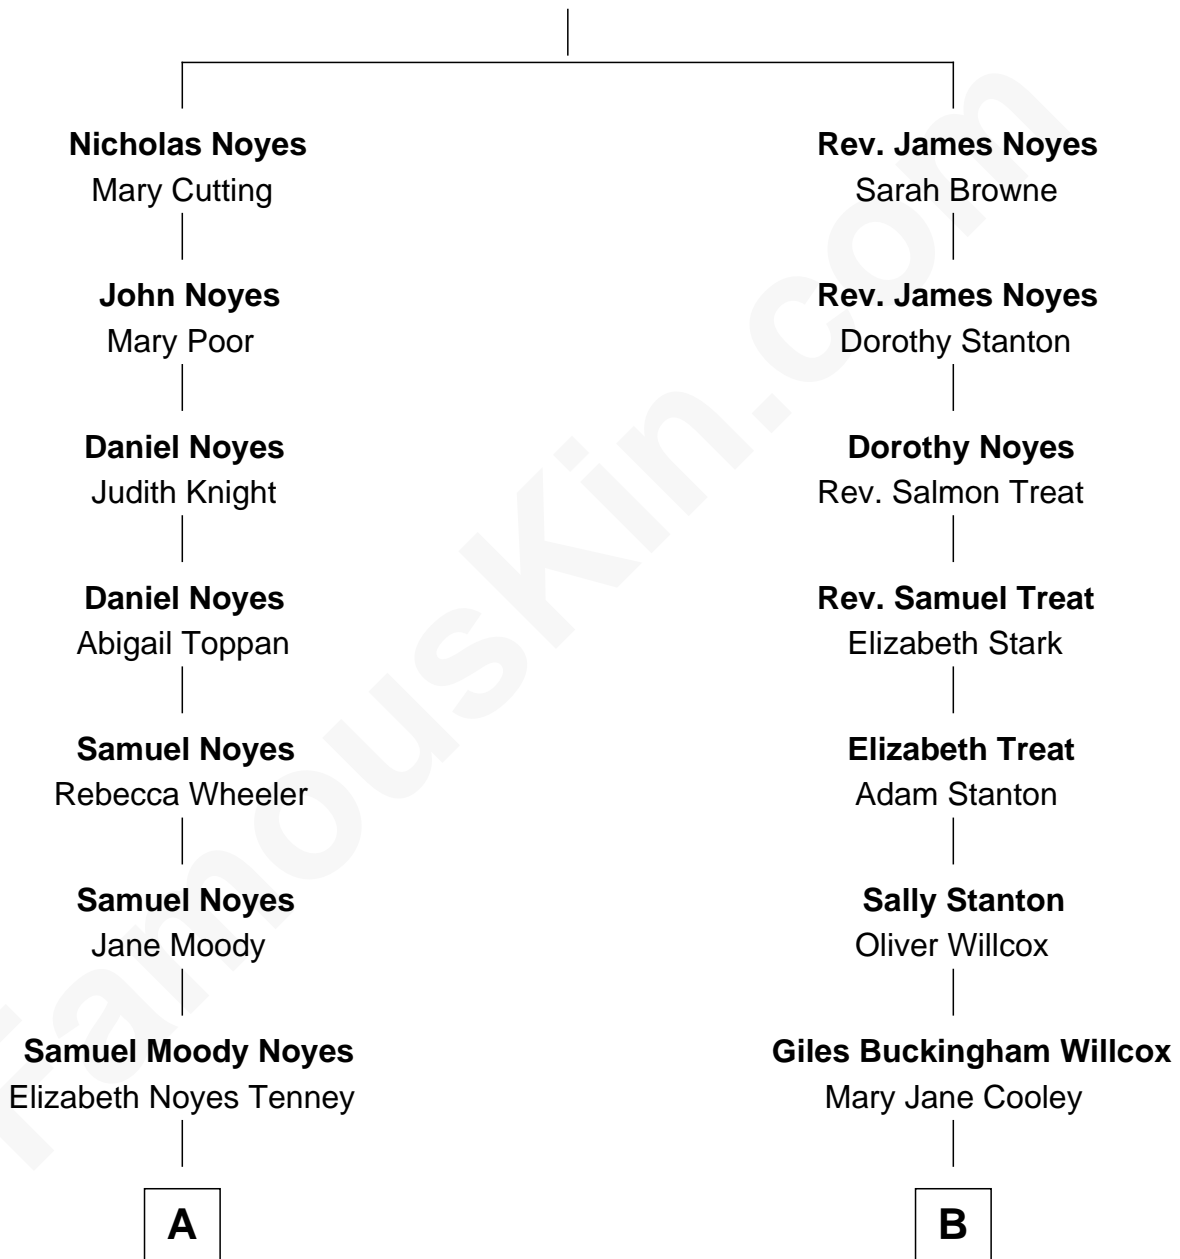

# FamousKin.com Relationship Chart of

**Richard Hatch**

*TV and Movie Actor*

10th cousin 1 time removed of

**Andrew Shue**

*TV Actor*

**Rev. William Noyes**

Ann Parker

**A**

**Jane Judith Noyes**  
Elijah Parish Rogers

**Lieutus Moody Rogers**  
Bertha Adeline Perkins

**Leah Perkins Rogers**  
Charles Wesley Hatch

**John Raymond Hatch**  
Elizabeth White

**Richard Hatch**  
*TV and Movie Actor*

**B**

**Harriet Grace Brewster Willcox**  
Alexander Hunter Gunn

**Mary Brewster Gunn**  
Adoniram Judson Wells

**Anne Brewster Wells**  
James William Shue

**Andrew Shue**  
*TV Actor*