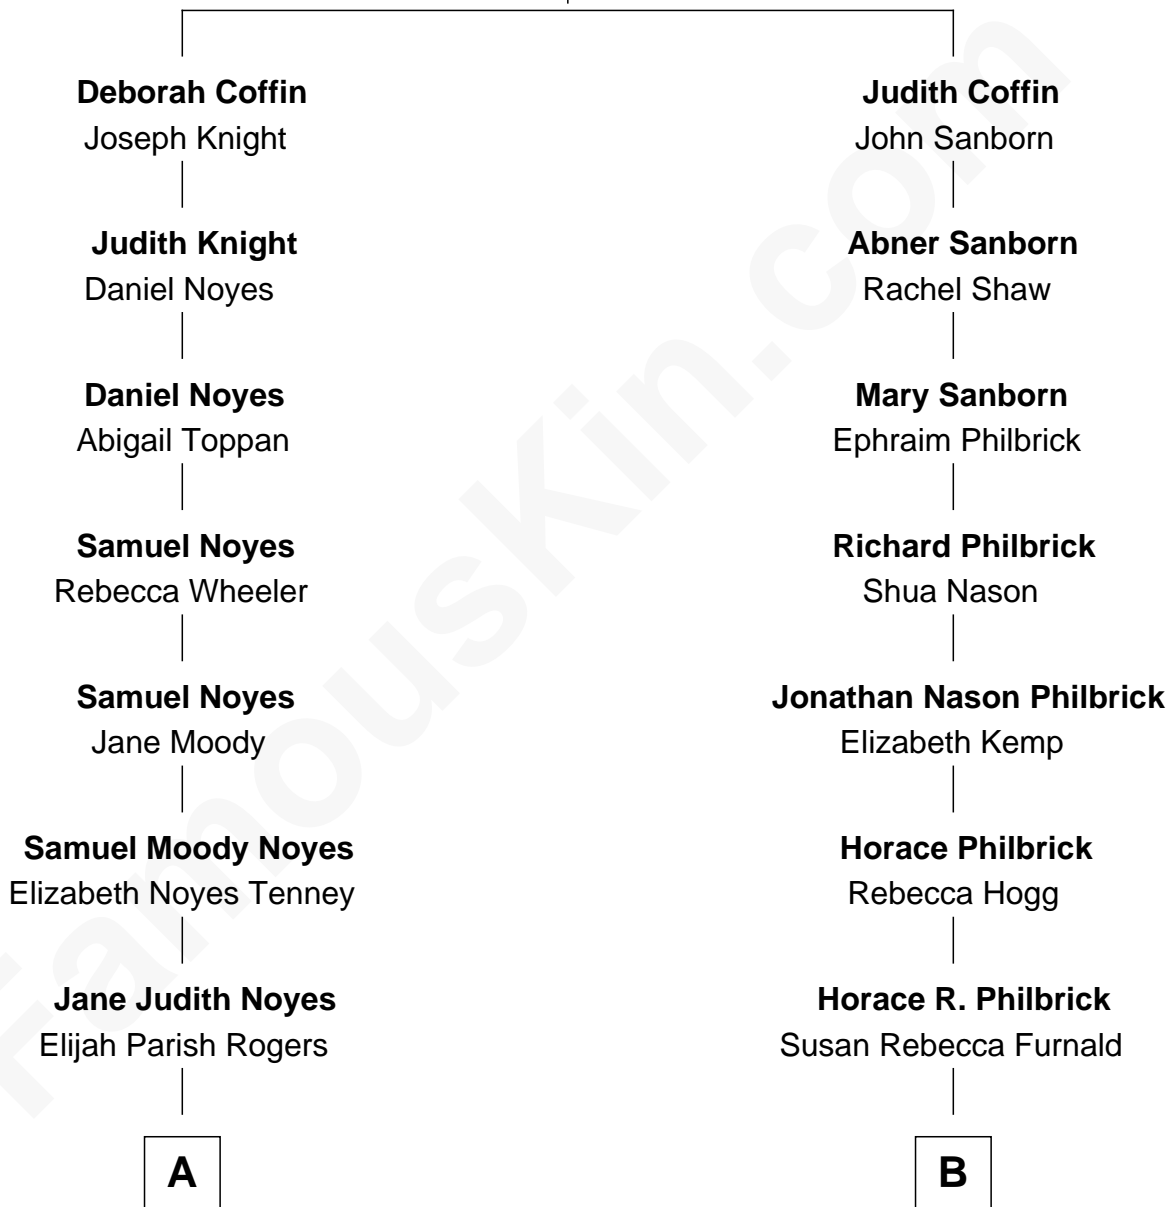

# FamousKin.com Relationship Chart of

**Richard Hatch**

*TV and Movie Actor*

10th cousin of

**Nathaniel Philbrick**

*Author of In the Heart of the Sea*

**Tristram Coffin**  
Judith Greenleaf

**A**

**Lieutus Moody Rogers**  
Bertha Adeline Perkins

**Leah Perkins Rogers**  
Charles Wesley Hatch

**John Raymond Hatch**  
Elizabeth White

**Richard Hatch**  
*TV and Movie Actor*

**B**

**Charles H. Philbrick**  
Anna Louise Dunlap