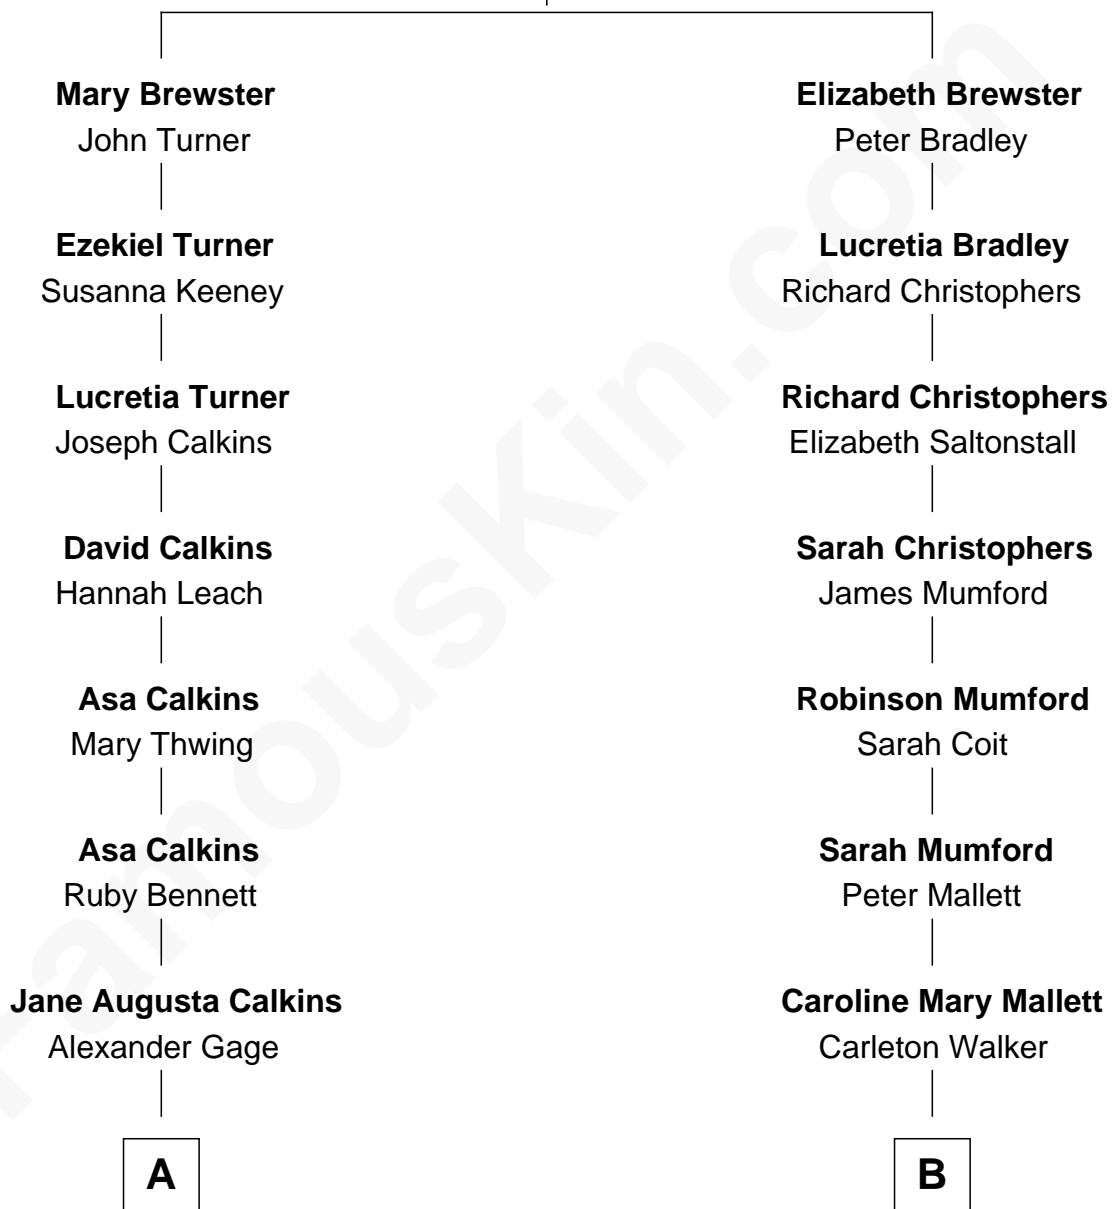

FamousKin.com

Relationship Chart of

Richard Hatch

TV and Movie Actor

10th cousin 1 time removed of

Carly Fiorina

CEO of Hewlett-Packard

Jonathan Brewster

Lucretia Oldham

A

Nellie Marie Gage
John Devereux Hatch

Charles Wesley Hatch
Leah Perkins Rogers

John Raymond Hatch
Elizabeth White

Richard Hatch
TV and Movie Actor

B

Margaret Isabella Walker
Heinrich Weber