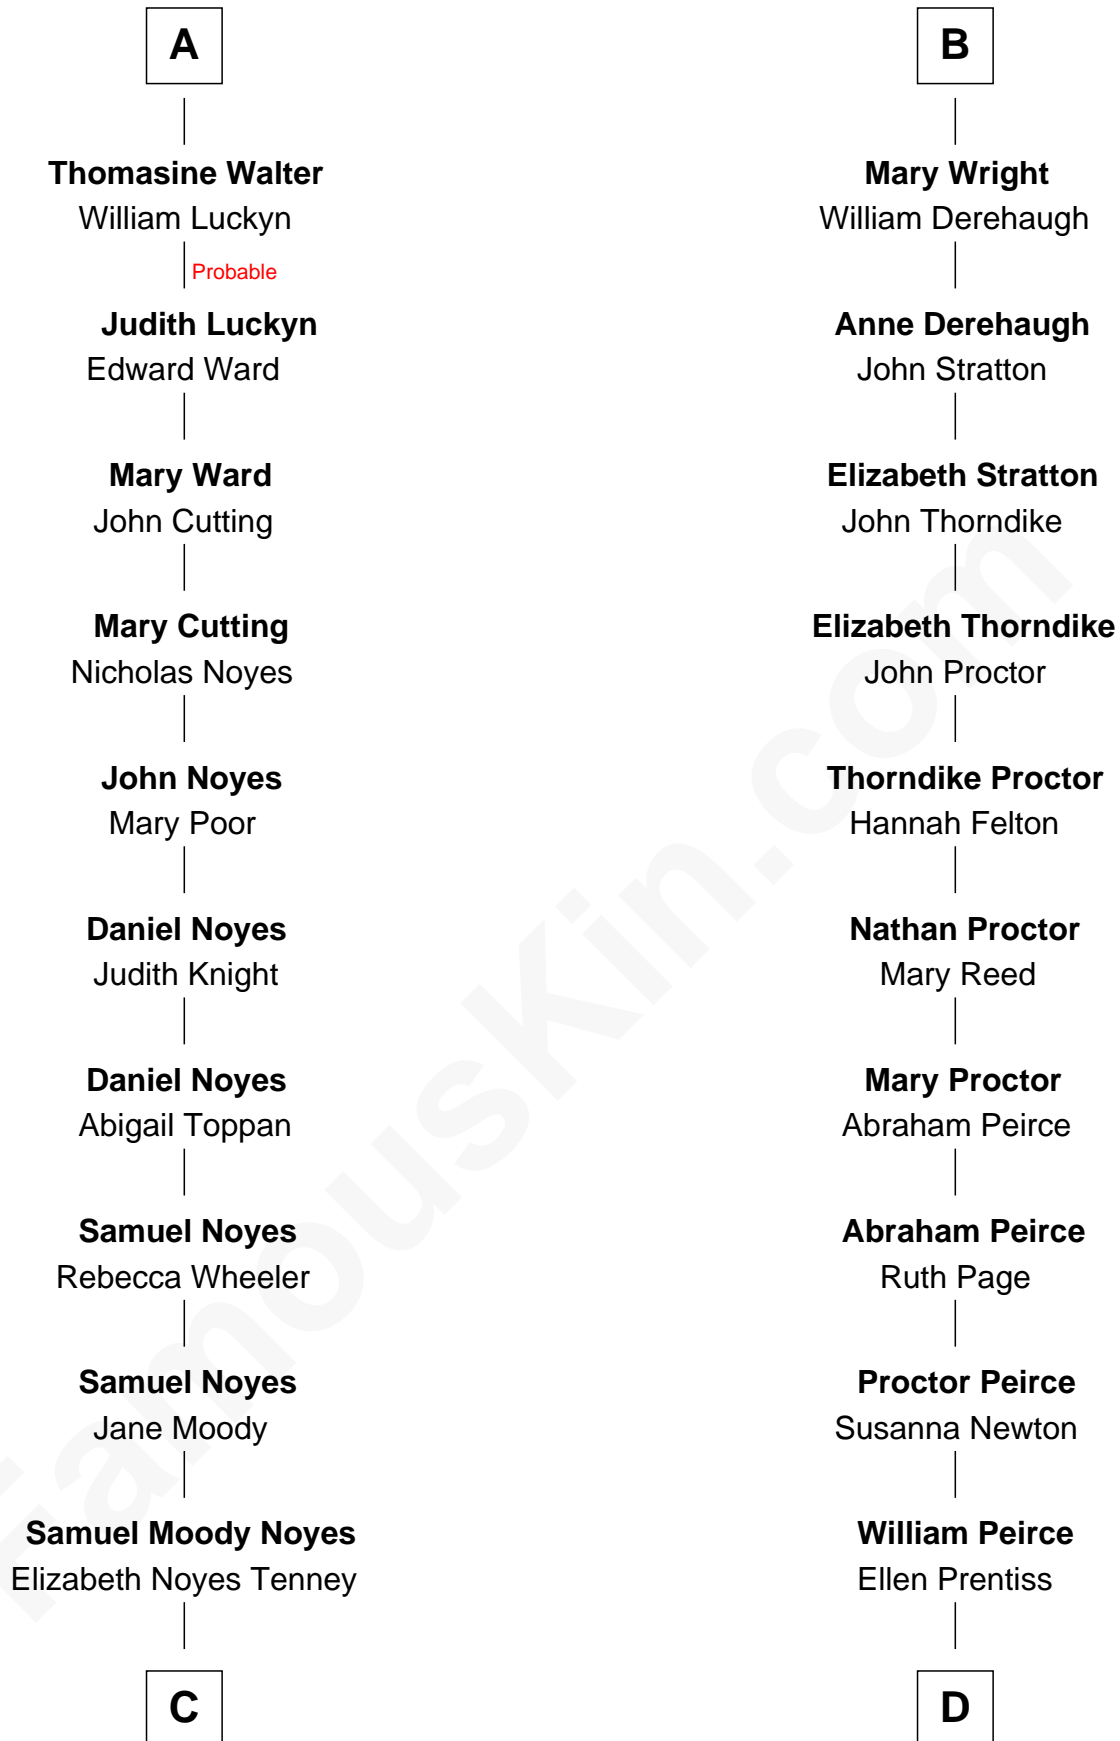

## Relationship Chart of

**Richard Hatch**

*TV and Movie Actor*

20th cousin 1 time removed of

**John Lithgow**

*Stage, TV, and Movie Actor*

**Sir John Howard**

Alice de Bois

**C**

**Jane Judith Noyes**  
Elijah Parish Rogers

**Lieutus Moody Rogers**  
Bertha Adeline Perkins

**Leah Perkins Rogers**  
Charles Wesley Hatch

**John Raymond Hatch**  
Elizabeth White

**Richard Hatch**  
*TV and Movie Actor*

**D**

**Ellen Prentiss Peirce**  
Washington Lithgow

**Arthur Washington Lithgow**  
Ina Berenice Robinson

**Arthur Washington Lithgow**  
Sarah Jane Price

**John Lithgow**  
*Stage, TV, and Movie Actor*