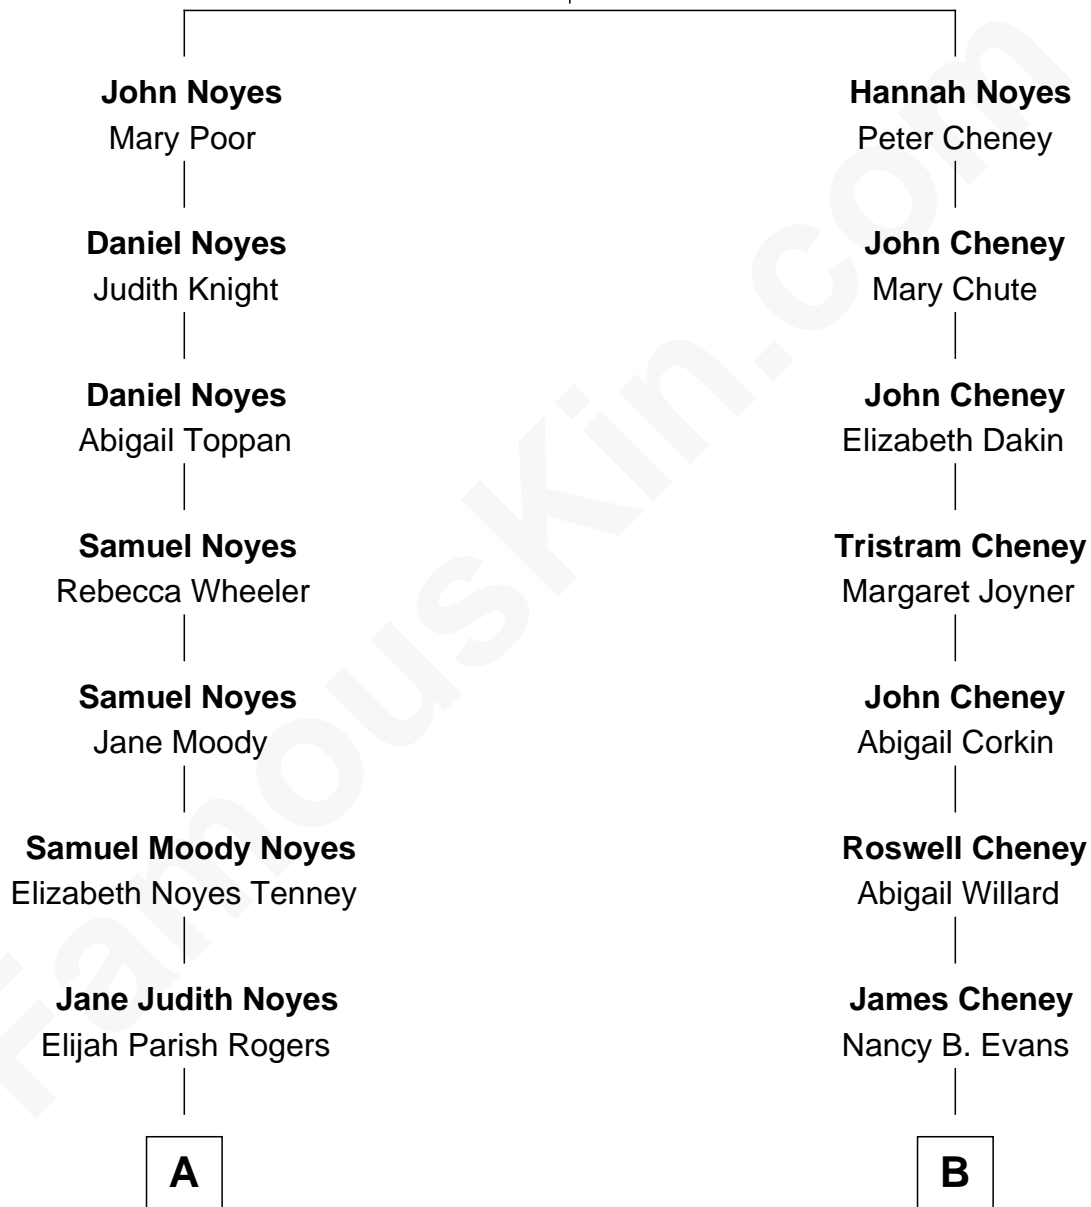

# FamousKin.com Relationship Chart of

**Richard Hatch**

*TV and Movie Actor*

9th cousin 1 time removed of

**Carole Lombard**

*Movie Actress*

**Nicholas Noyes**

Mary Cutting

**A**

**Lieutus Moody Rogers**  
Bertha Adeline Perkins

**Leah Perkins Rogers**  
Charles Wesley Hatch

**John Raymond Hatch**  
Elizabeth White

**Richard Hatch**  
*TV and Movie Actor*

**B**

**Alice S. Cheney**  
Charles S. Knight

**Elizabeth Jayne Knight**  
Frederick Christian Peters

**Carole Lombard**  
*Movie Actress*

FamousKin.com