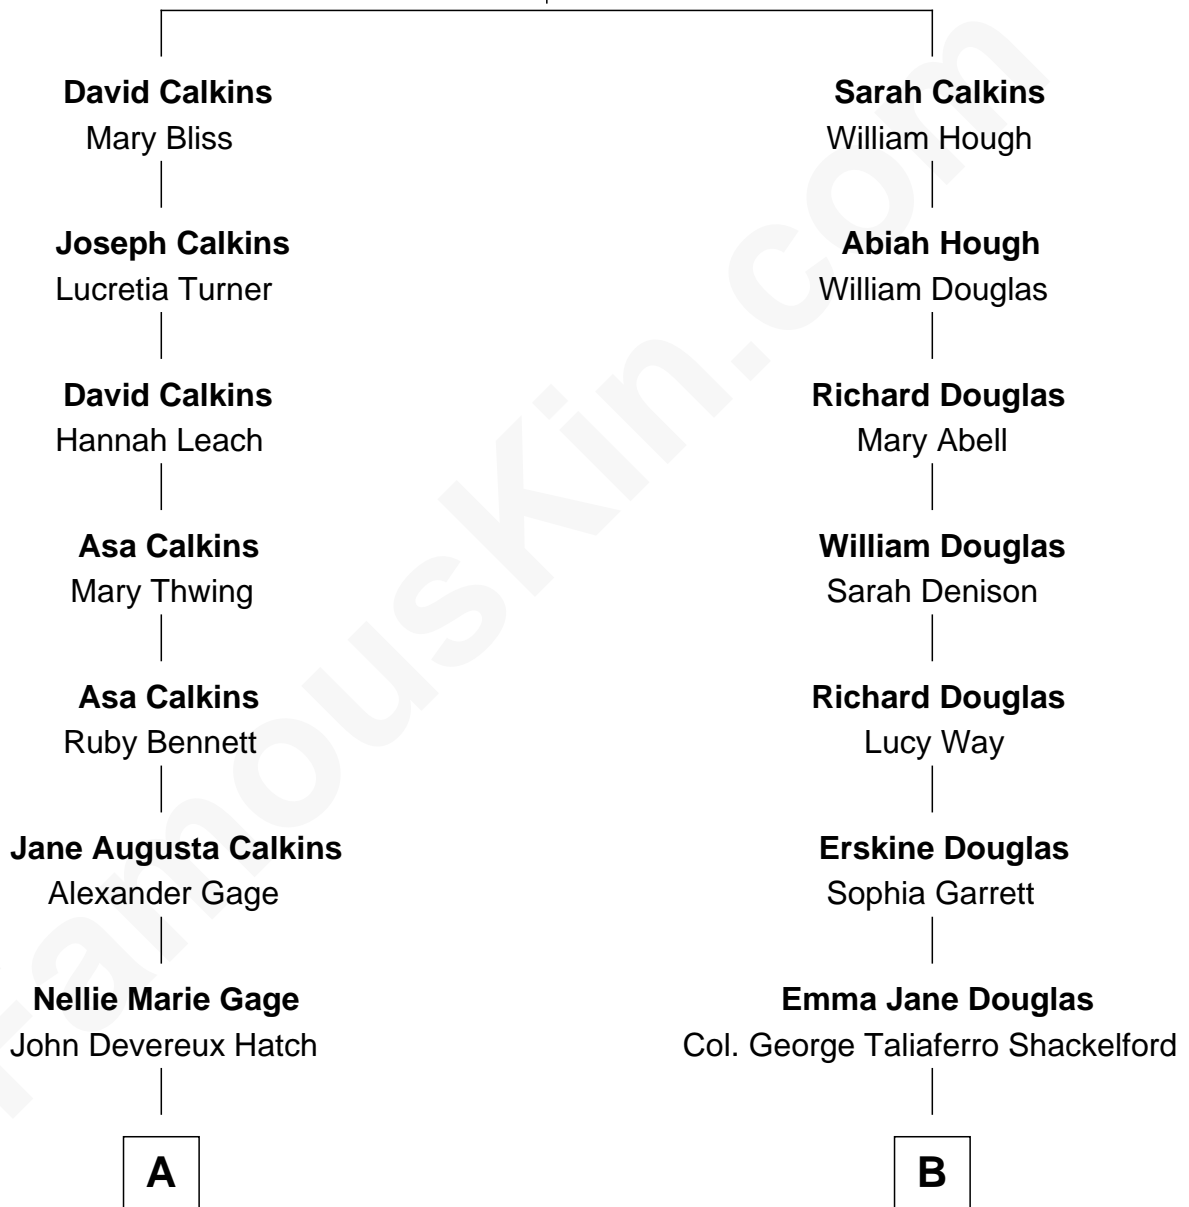

## Relationship Chart of

**Richard Hatch**

*TV and Movie Actor*

9th cousin 1 time removed of

**Illeana Douglas**

*TV and Movie Actress*

**Hugh Calkins**

Anne - - - - -