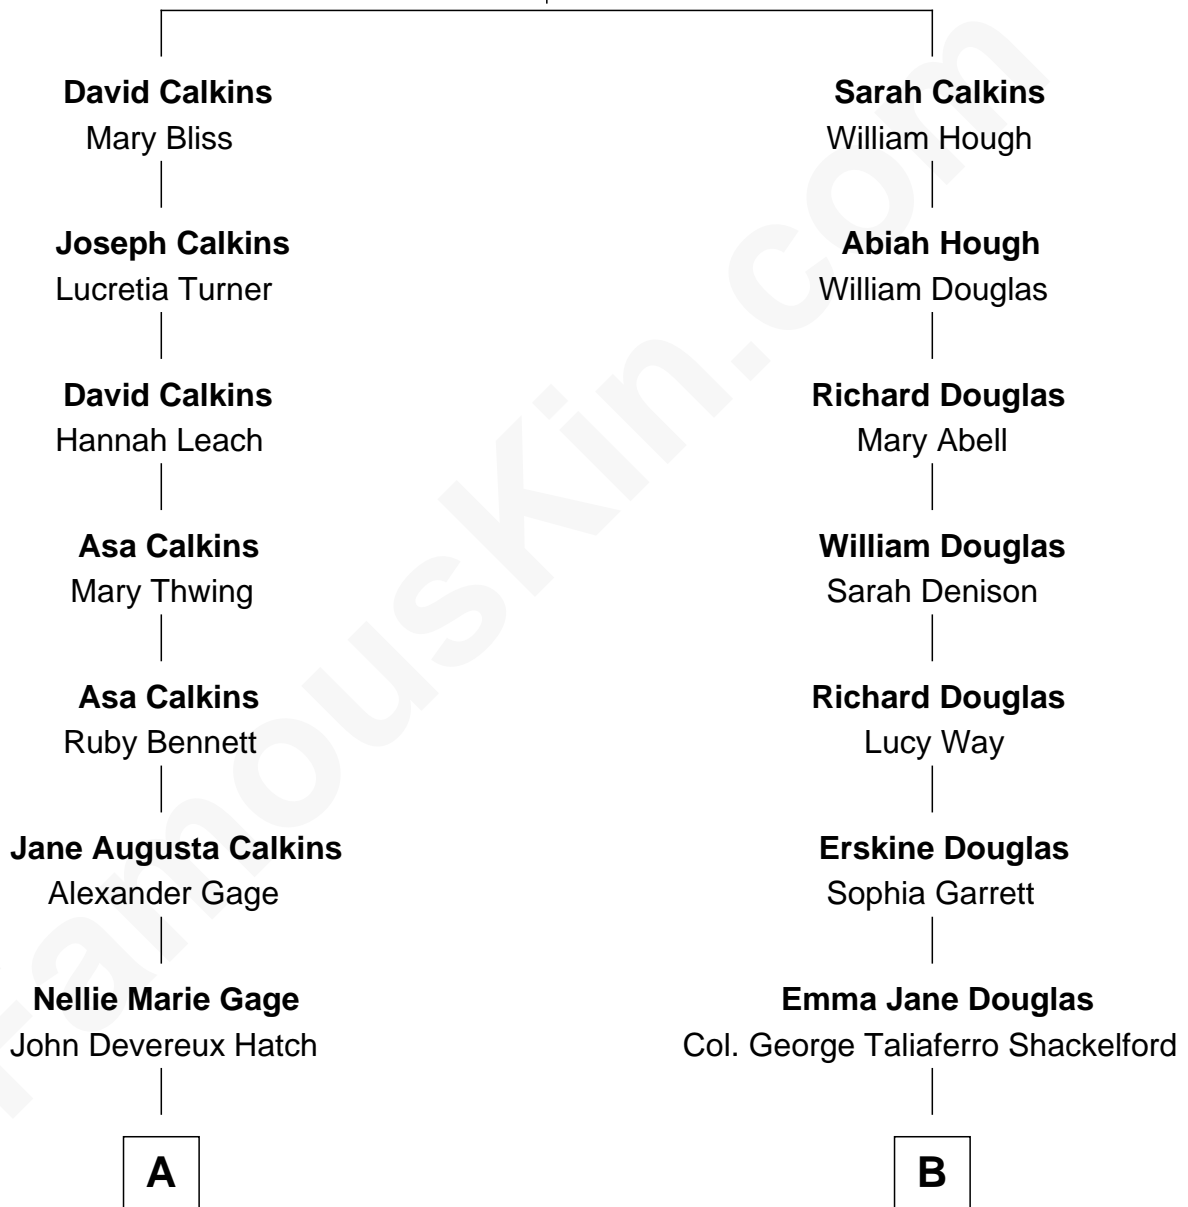

FamousKin.com Relationship Chart of

Richard Hatch

TV and Movie Actor

8th cousin 1 time removed of

Melvyn Douglas

Movie Actor

Hugh Calkins

Anne - - - - -