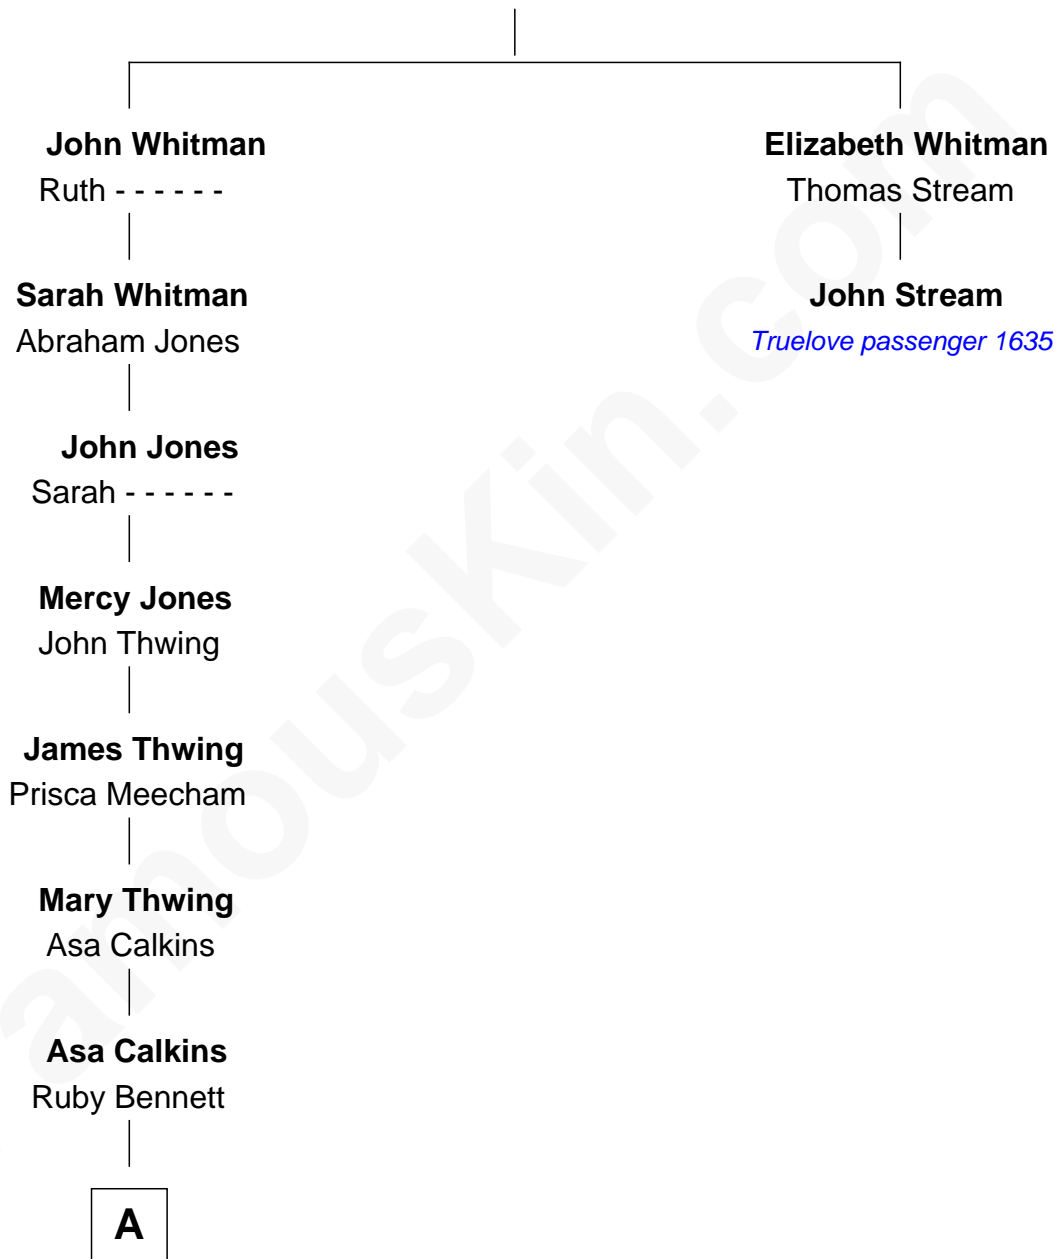

FamousKin.com Relationship Chart of

Richard Hatch

TV and Movie Actor

1st cousin 10 times removed of

John Stream

(c1621 - 1685) Truelove passenger 1635

Richard Whitman

A

—
Jane Augusta Calkins

Alexander Gage

—
Nellie Marie Gage

John Devereux Hatch

—
Charles Wesley Hatch

Leah Perkins Rogers

—
John Raymond Hatch

Elizabeth White