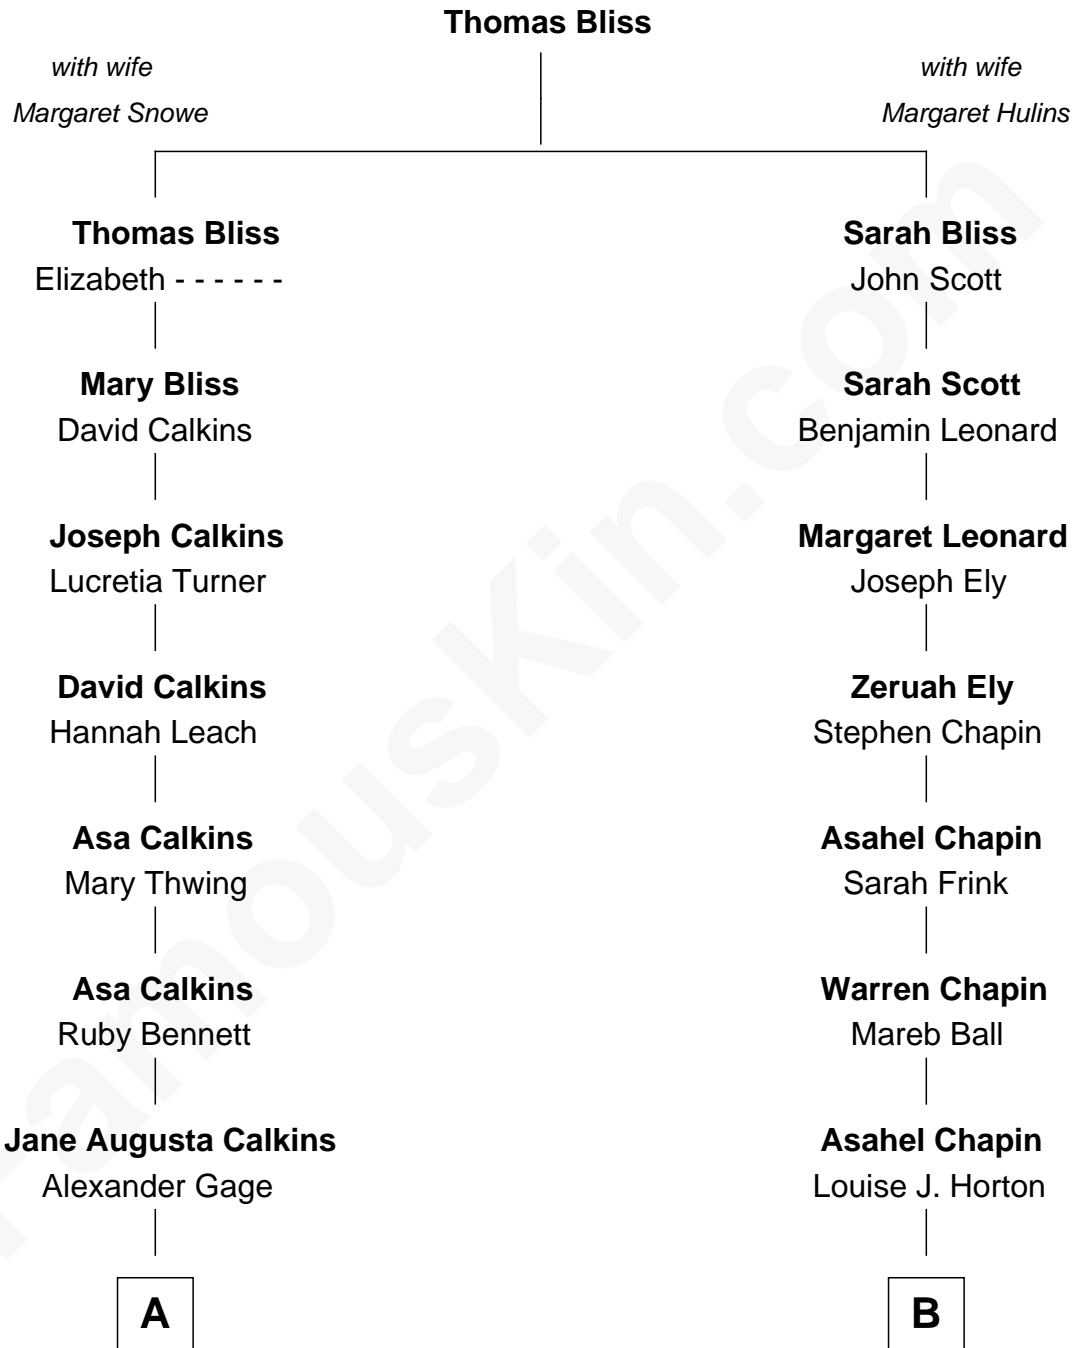

# FamousKin.com Relationship Chart of

**Richard Hatch**

*TV and Movie Actor*

10th cousin of

**Mary Chapin Carpenter**

*Singer and Songwriter*

**A**

**Nellie Marie Gage**  
John Devereux Hatch

**Charles Wesley Hatch**  
Leah Perkins Rogers

**John Raymond Hatch**  
Elizabeth White

**Richard Hatch**  
*TV and Movie Actor*

**B**

**Lillian Louise Chapin**  
Dr. James Stratton Carpenter

**Chapin Carpenter**  
Ruth Smythe