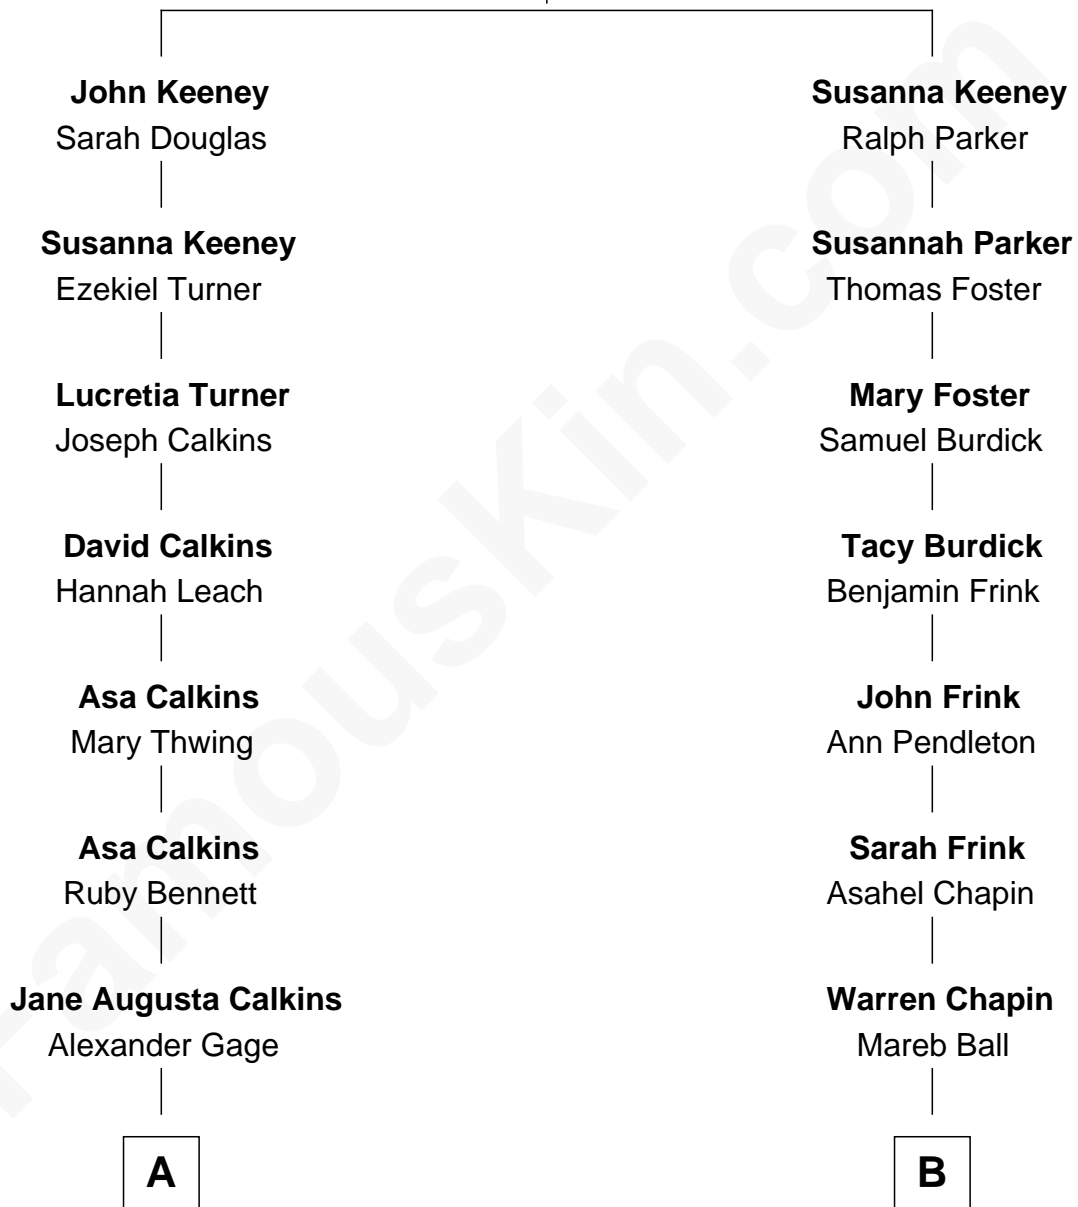

# FamousKin.com Relationship Chart of

**Richard Hatch**

*TV and Movie Actor*

10th cousin 1 time removed of

**Mary Chapin Carpenter**

*Singer and Songwriter*

**William Keeney**

Agnes - - - - -

**A**

**Nellie Marie Gage**  
John Devereux Hatch

**Charles Wesley Hatch**  
Leah Perkins Rogers

**John Raymond Hatch**  
Elizabeth White

**Richard Hatch**  
*TV and Movie Actor*

**B**

**Asahel Chapin**  
Louise J. Horton