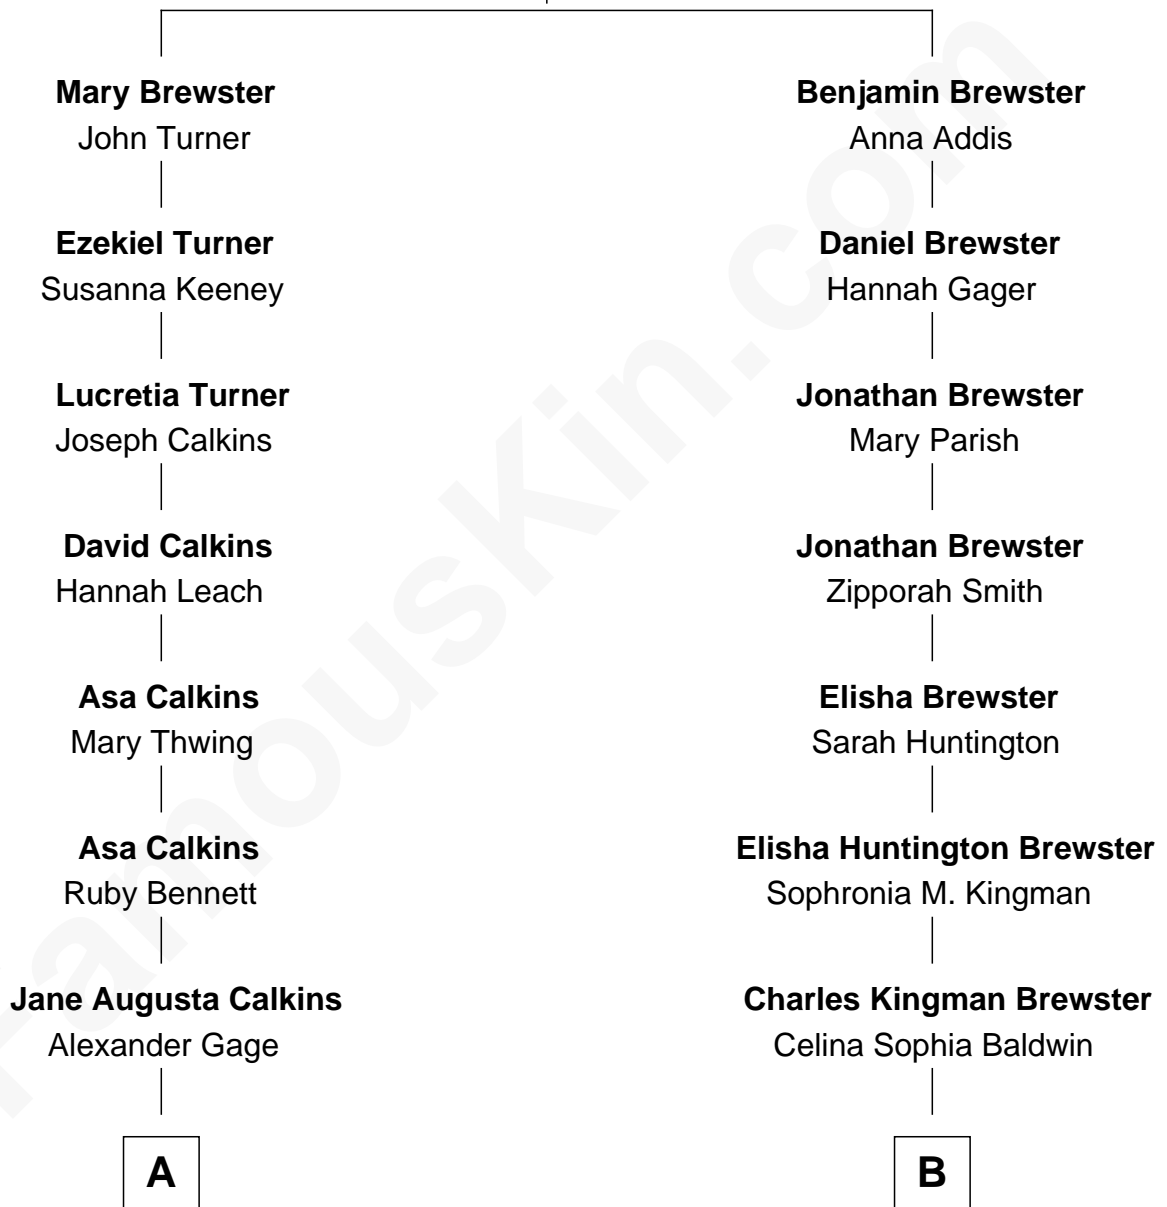

FamousKin.com Relationship Chart of

Richard Hatch

TV and Movie Actor

10th cousin of

Jordana Brewster

TV and Movie Actress

Jonathan Brewster

Lucretia Oldham

A

Nellie Marie Gage
John Devereux Hatch

Charles Wesley Hatch
Leah Perkins Rogers

John Raymond Hatch
Elizabeth White

Richard Hatch
TV and Movie Actor

B

Kingman Brewster
Florence Foster Besse

Kingman Brewster
Mary Louise Phillips