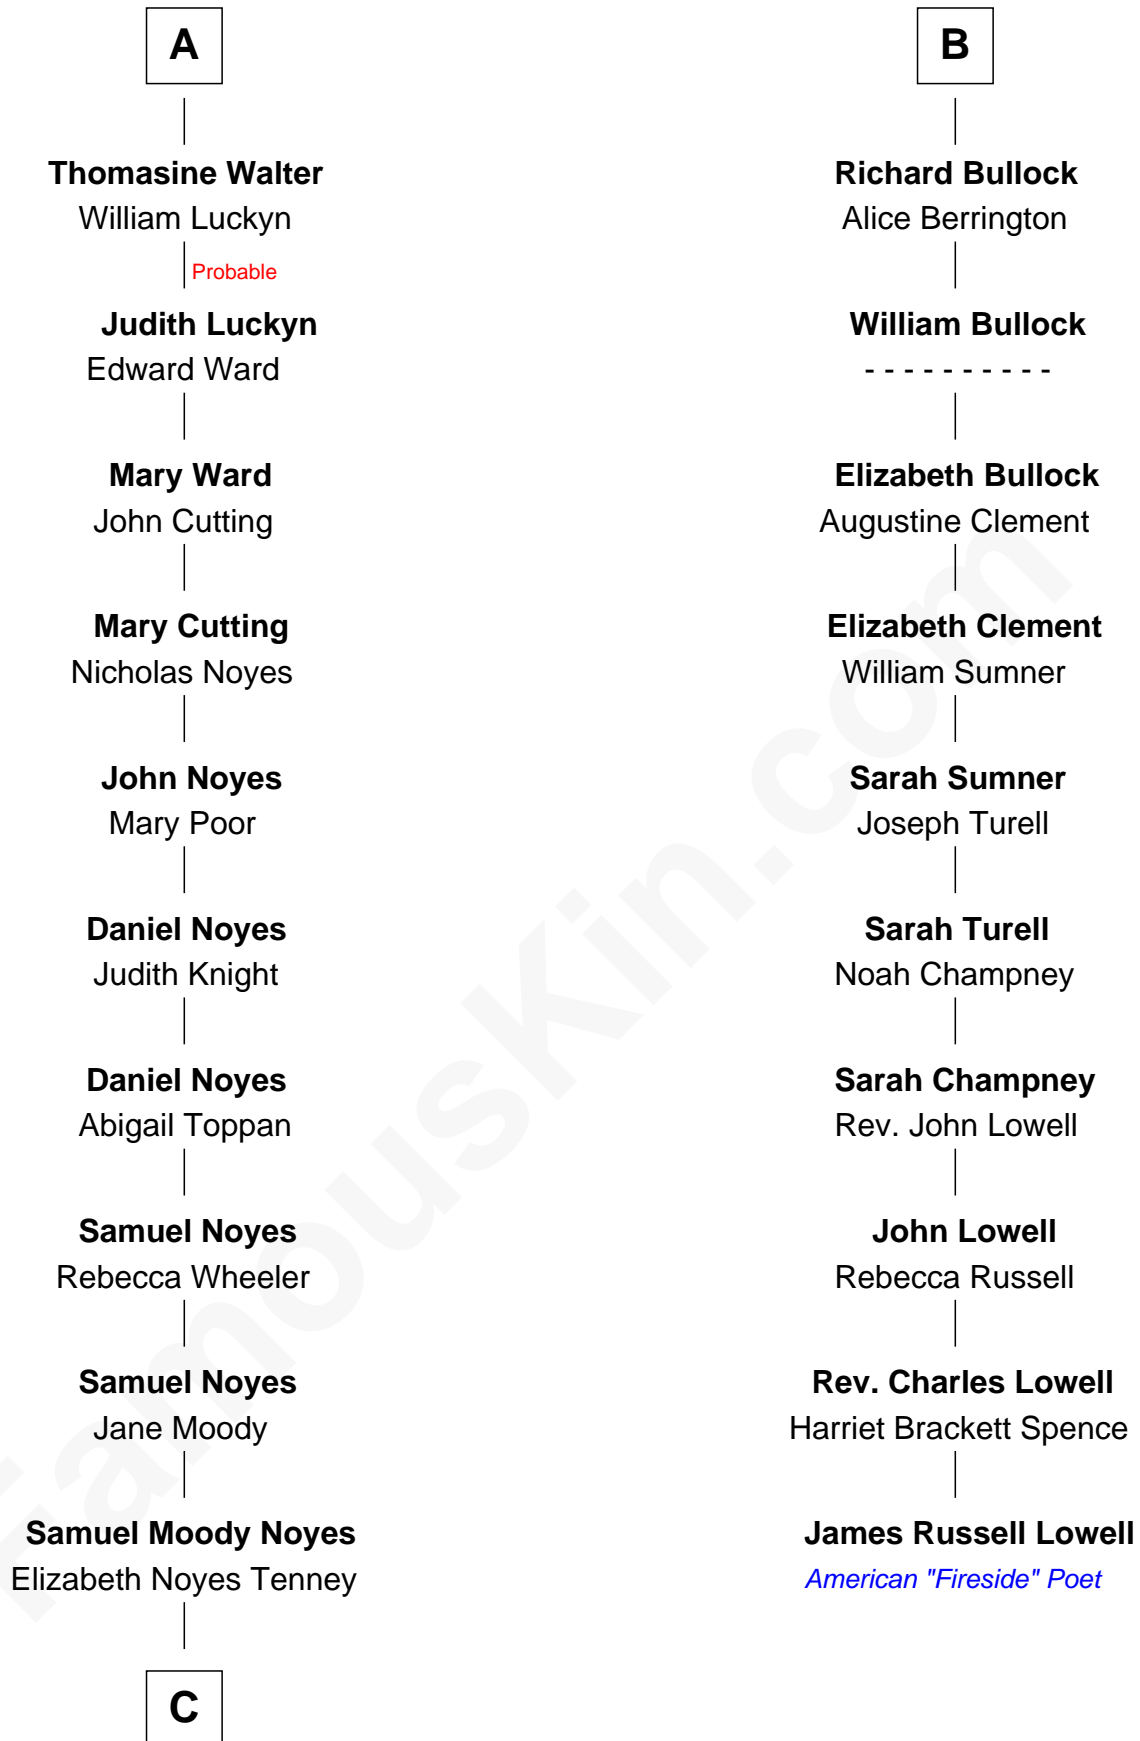

# FamousKin.com Relationship Chart of

**Richard Hatch**

*TV and Movie Actor*

16th cousin 5 times removed of

**James Russell Lowell**

*American "Fireside" Poet*

**Sir John Howard**

Alice de Bois

**Joan Howard**  
Sir Peter de Brewes

**Beatrice Brewes**  
Sir Hugh Shirley

**Sir Ralph Shirley**  
Joan Basset

**Beatrice Shirley**  
John Brome

**Isabel Brome**  
John Denton

**Thomas Denton**  
Jane Webbe

**Isabel Denton**  
William ap Walter

**A**

**Sir Robert Howard**  
Margaret de Scales

**Sir John Howard**  
Margaret de Plaiz

**Sir John Howard**  
Joan Walton

**Elizabeth Howard**  
Sir John de Vere

**Joan de Vere**  
Sir William Norreys

**Margaret Norreys**  
Gilbert Bullock

**Thomas Bullock**  
Alice Kingsmill

**B**

**C**

—  
**Jane Judith Noyes**  
Elijah Parish Rogers

—  
**Lieutus Moody Rogers**  
Bertha Adeline Perkins

—  
**Leah Perkins Rogers**  
Charles Wesley Hatch