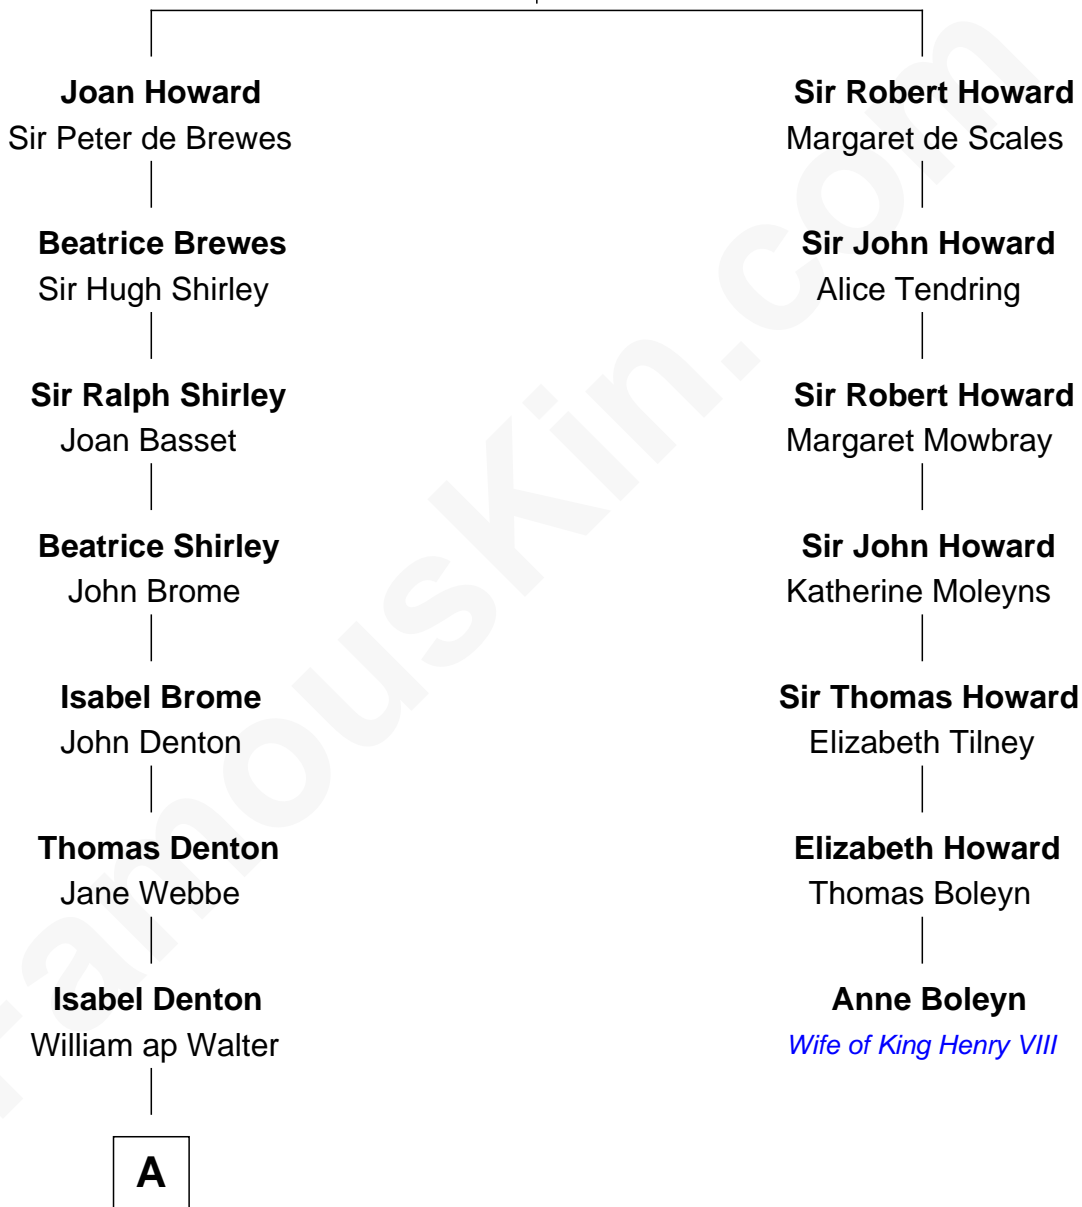

FamousKin.com Relationship Chart of

Richard Hatch

TV and Movie Actor

6th cousin 15 times removed of

Anne Boleyn

2nd Wife of King Henry VIII

Sir John Howard

Alice de Bois

B

—
Jane Judith Noyes

Elijah Parish Rogers

—
Lieutus Moody Rogers

Bertha Adeline Perkins

—
Leah Perkins Rogers

Charles Wesley Hatch

—
John Raymond Hatch