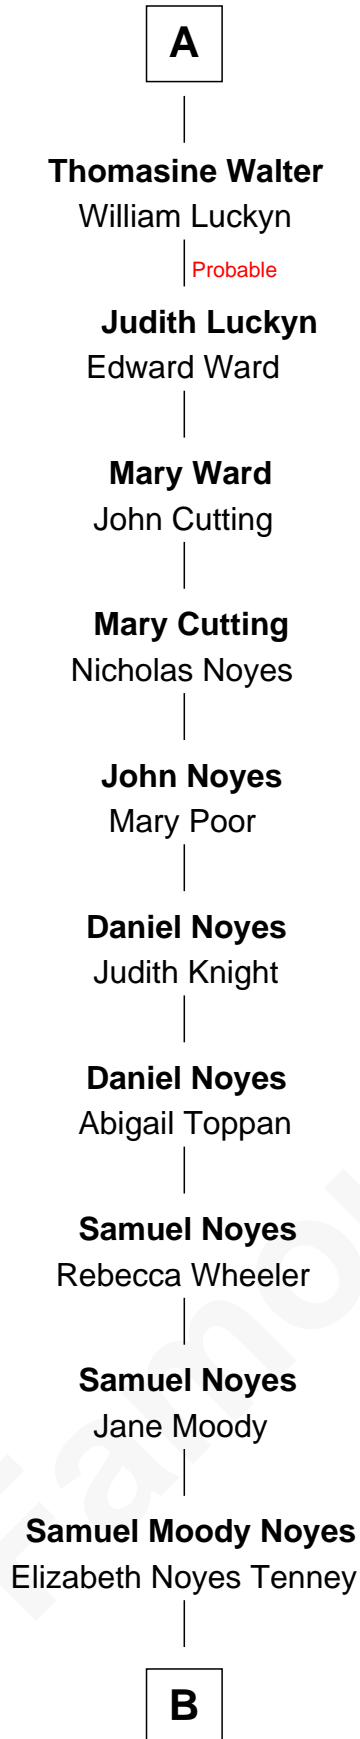

FamousKin.com Relationship Chart of

Richard Hatch

TV and Movie Actor

6th cousin 15 times removed of

Anne Boleyn

2nd Wife of King Henry VIII

Sir John Howard

Alice de Bois

B

—
Jane Judith Noyes

Elijah Parish Rogers

—
Lieutus Moody Rogers

Bertha Adeline Perkins

—
Leah Perkins Rogers

Charles Wesley Hatch

—
John Raymond Hatch