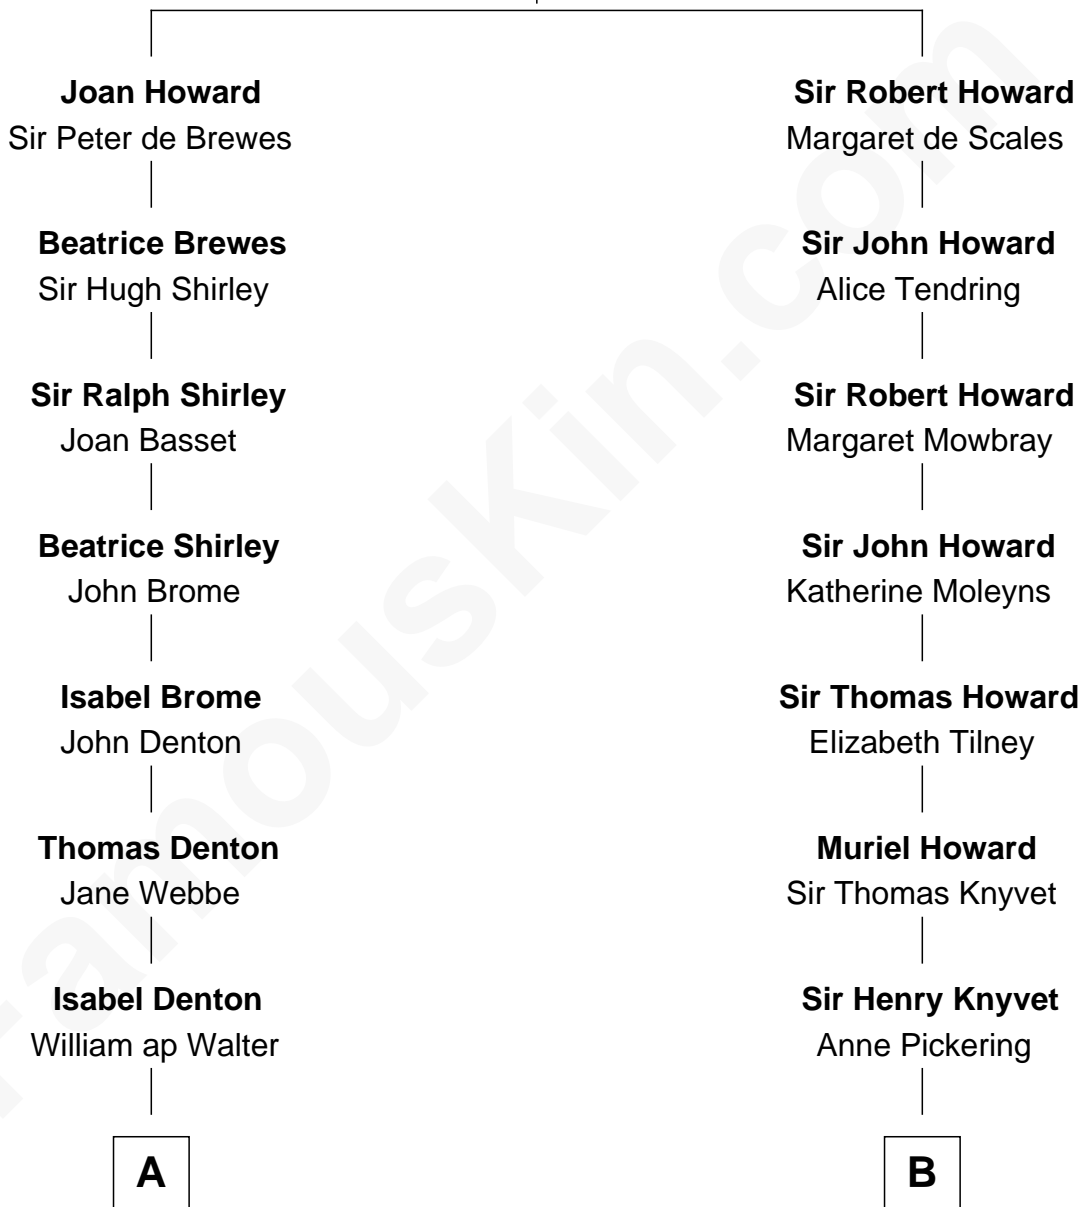

# FamousKin.com Relationship Chart of

**Richard Hatch**

*TV and Movie Actor*

19th cousin 2 times removed of

**Tilda Swinton**

*Movie Actress*

**Sir John Howard**

Alice de Bois