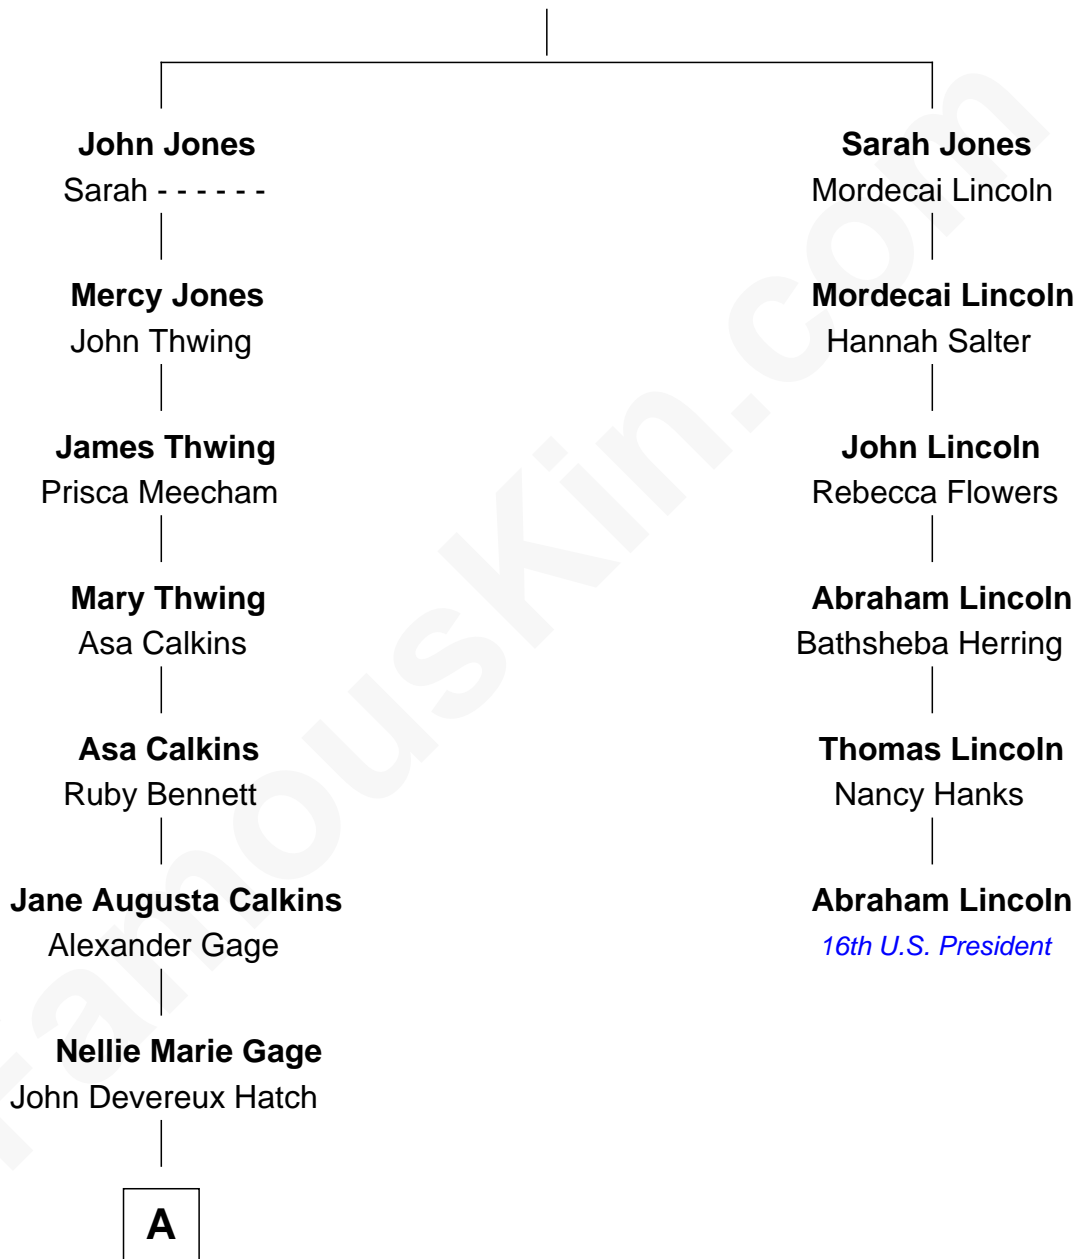

# FamousKin.com Relationship Chart of

**Richard Hatch**

*TV and Movie Actor*

5th cousin 4 times removed of

**Abraham Lincoln**

*16th U.S. President*

**Abraham Jones**

Sarah Whitman

**A**

—  
**Charles Wesley Hatch**

Leah Perkins Rogers

—  
**John Raymond Hatch**

Elizabeth White

—  
**Richard Hatch**

*TV and Movie Actor*

FamousKin.com