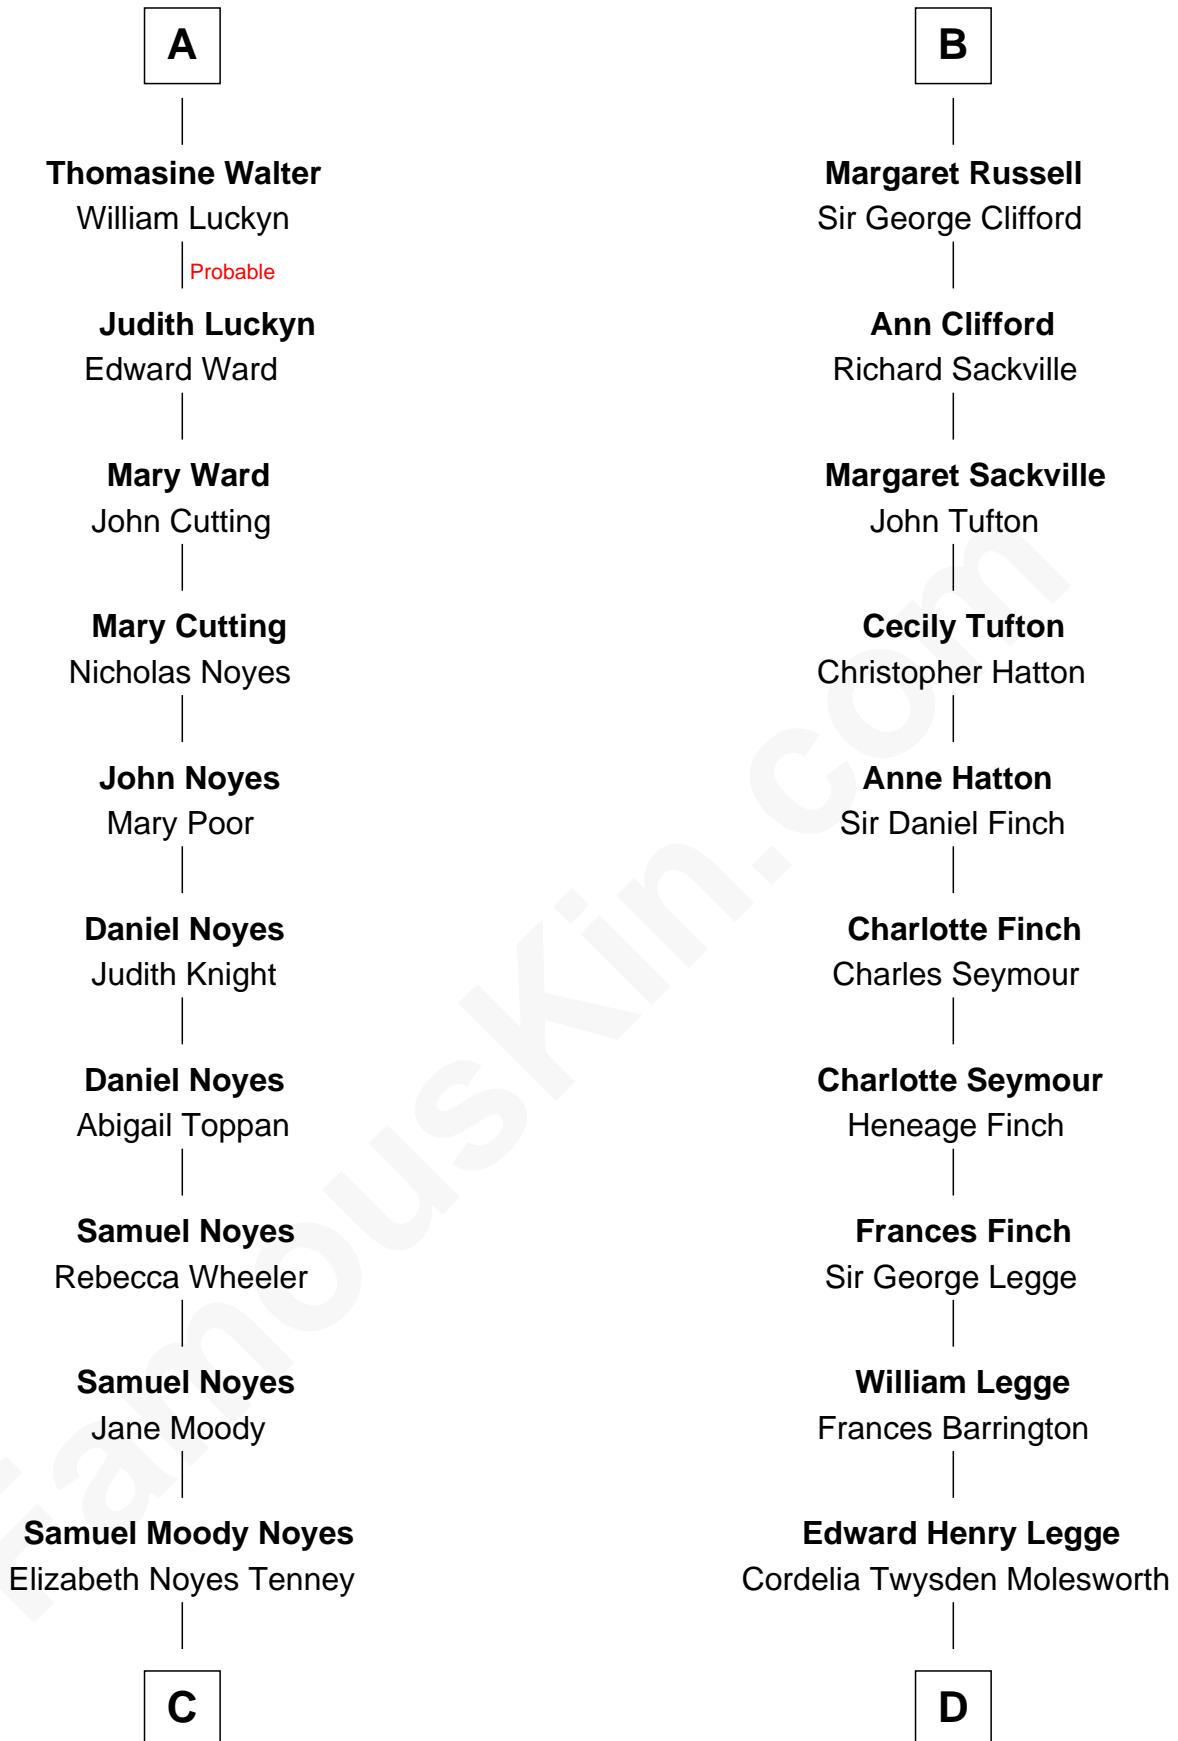

FamousKin.com

Relationship Chart of

Richard Hatch

TV and Movie Actor

20th cousin 1 time removed of

Kit Harington

TV Actor - "Game of Thrones"

Sir John Howard

Alice de Bois

C

Jane Judith Noyes
Elijah Parish Rogers

Lieutus Moody Rogers
Bertha Adeline Perkins

Leah Perkins Rogers
Charles Wesley Hatch

John Raymond Hatch
Elizabeth White

Richard Hatch
TV and Movie Actor