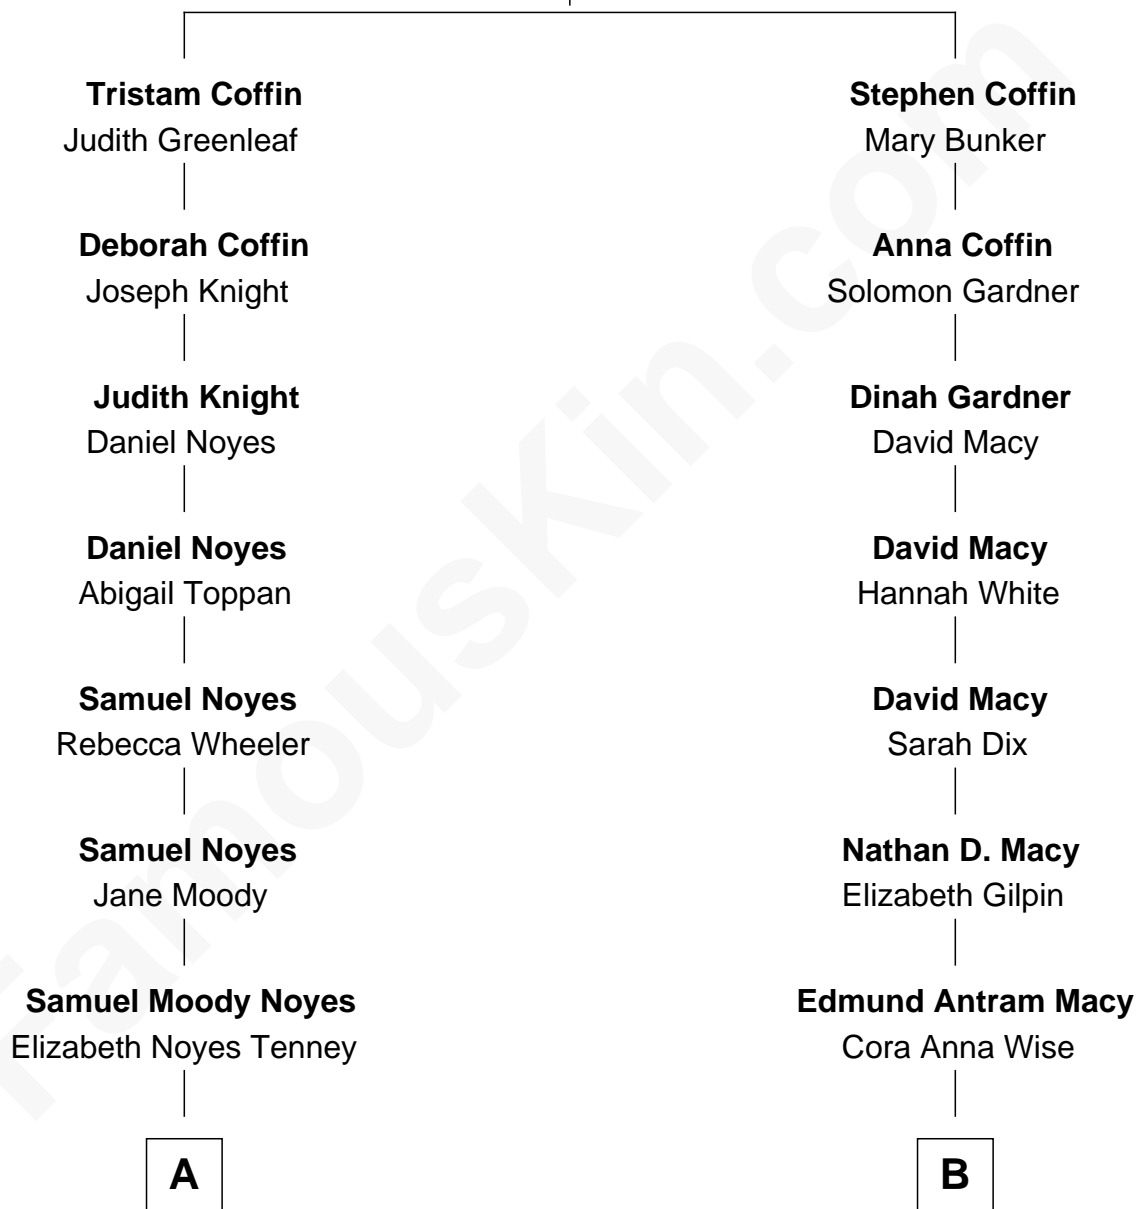

FamousKin.com

Relationship Chart of

Richard Hatch

TV and Movie Actor

10th cousin 1 time removed of

Ethan Hawke

Actor, Director, Screenwriter, Novelist

Tristram Coffin

Dionis Stevens

A

Jane Judith Noyes
Elijah Parish Rogers

Lieutus Moody Rogers
Bertha Adeline Perkins

Leah Perkins Rogers
Charles Wesley Hatch

John Raymond Hatch
Elizabeth White

Richard Hatch
TV and Movie Actor

B

Winifred E. Macy
Herbert Clark Hartsock

Betty Virginia Hartsock
Frank Taylor Hawke

James Steven Hawke
Leslie Carole Green

Ethan Hawke
Movie Actor