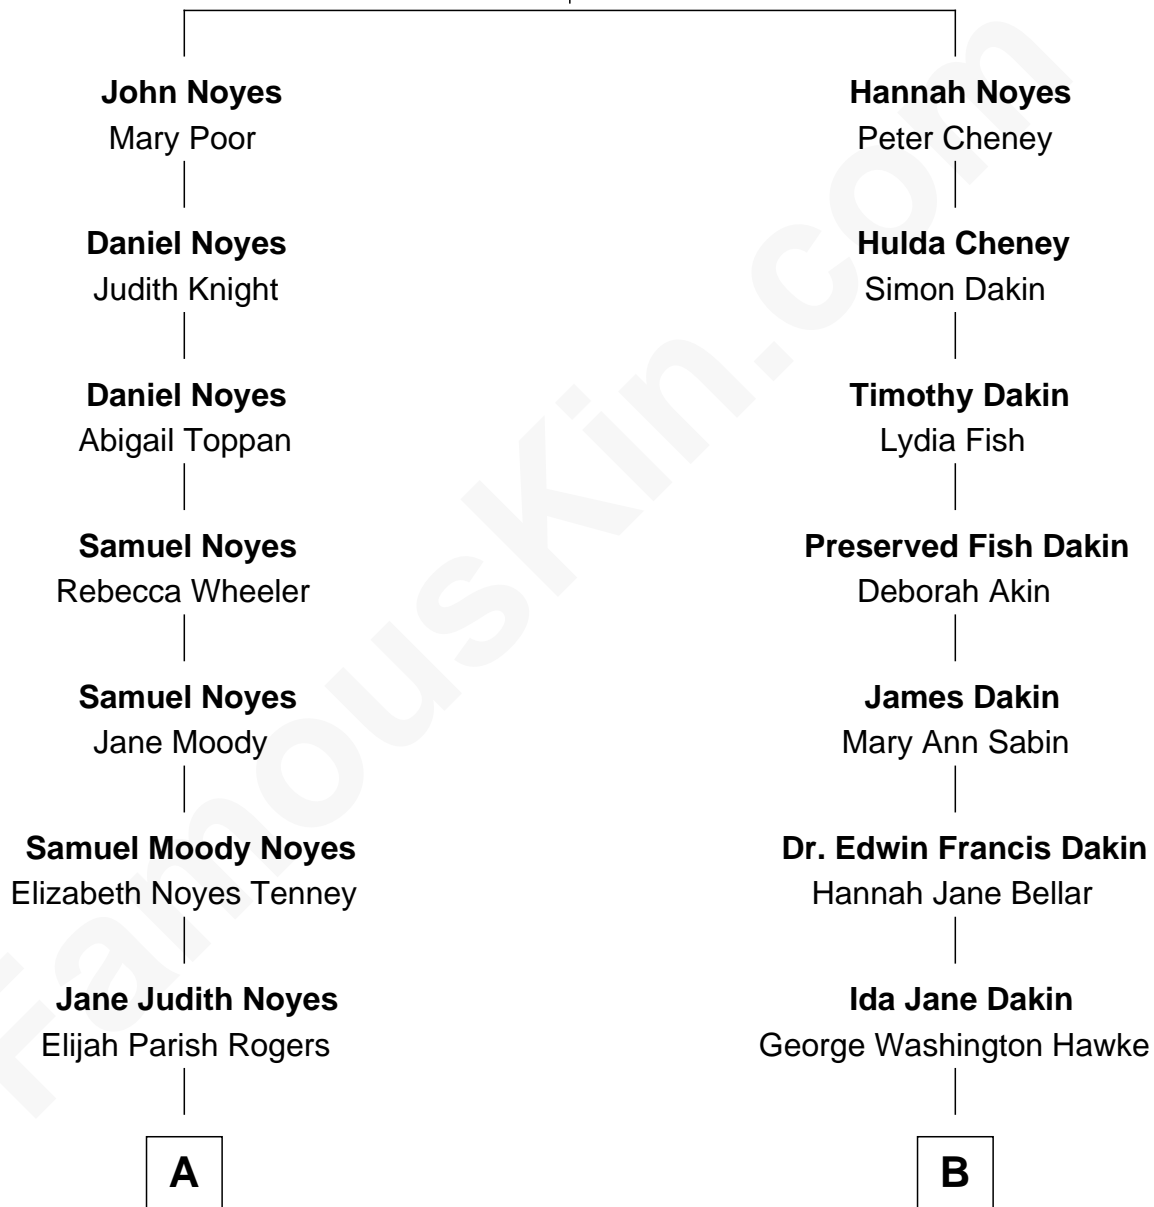

FamousKin.com Relationship Chart of

Richard Hatch

TV and Movie Actor

10th cousin of

Ethan Hawke

Actor, Director, Screenwriter, Novelist

Nicholas Noyes

Mary Cutting

A

Lieutus Moody Rogers
Bertha Adeline Perkins

Leah Perkins Rogers
Charles Wesley Hatch

John Raymond Hatch
Elizabeth White

Richard Hatch
TV and Movie Actor

B

Ronald M. Hawke
Edith S. Mosher

Frank Taylor Hawke
Betty Virginia Hartsock