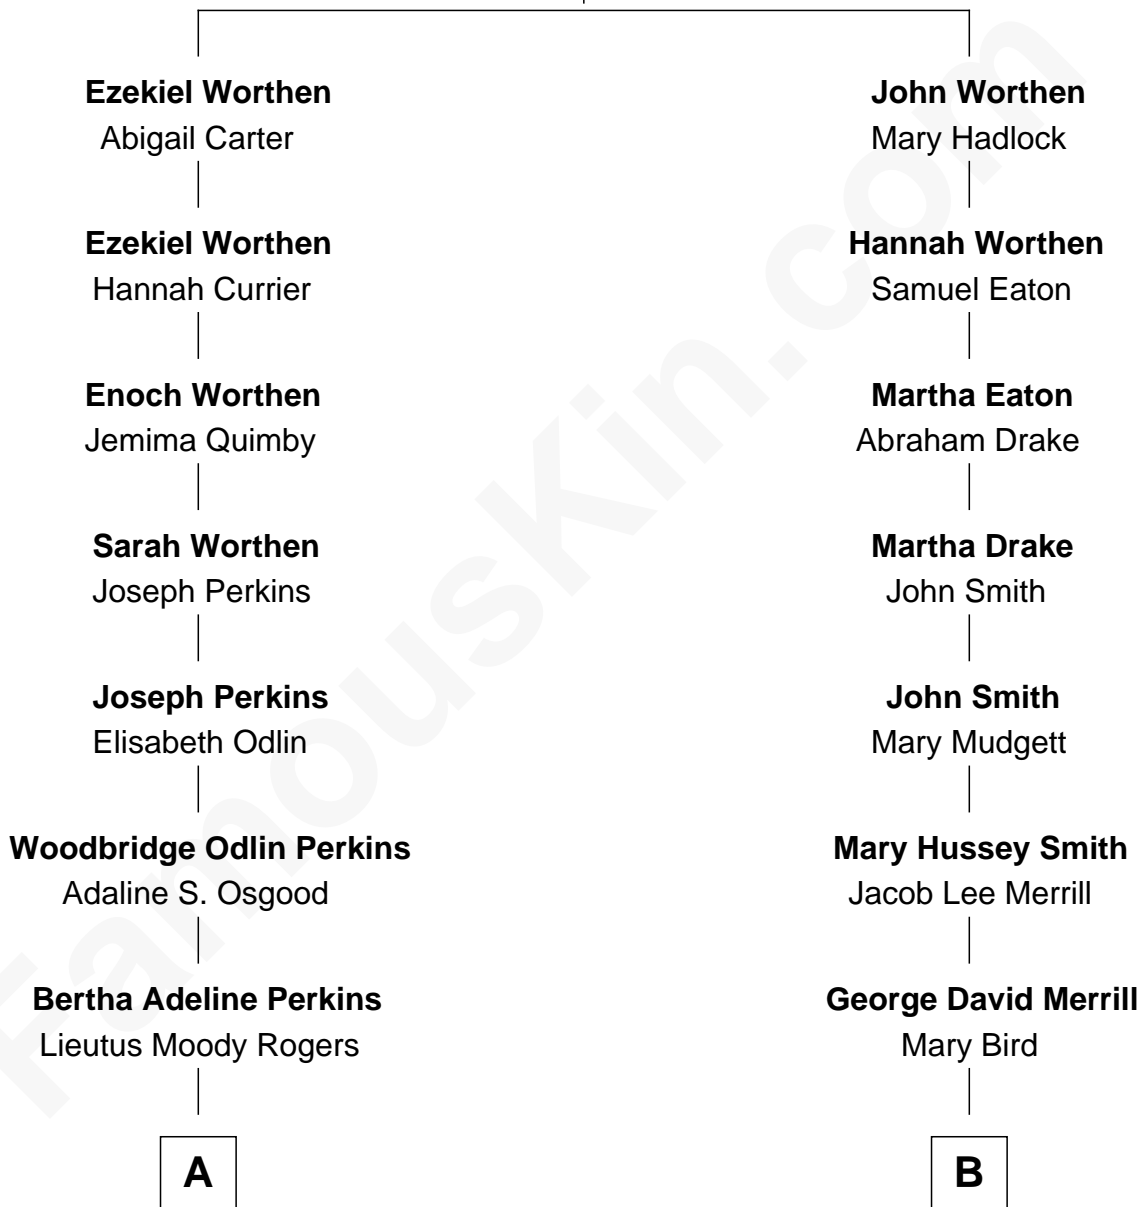

FamousKin.com Relationship Chart of

Richard Hatch

TV and Movie Actor

9th cousin 1 time removed of

Meghan Markle

Duchess of Sussex, TV Actress

Ezekiel Worthen

Hannah Martin

A

Leah Perkins Rogers
Charles Wesley Hatch

John Raymond Hatch
Elizabeth White

Richard Hatch
TV and Movie Actor

B

Gertrude May Merrill
Fred George Sanders

Doris Mary Rita Sanders
Gordon Arnold Markle

Thomas Wayne Markle
Doria Loyce Ragland