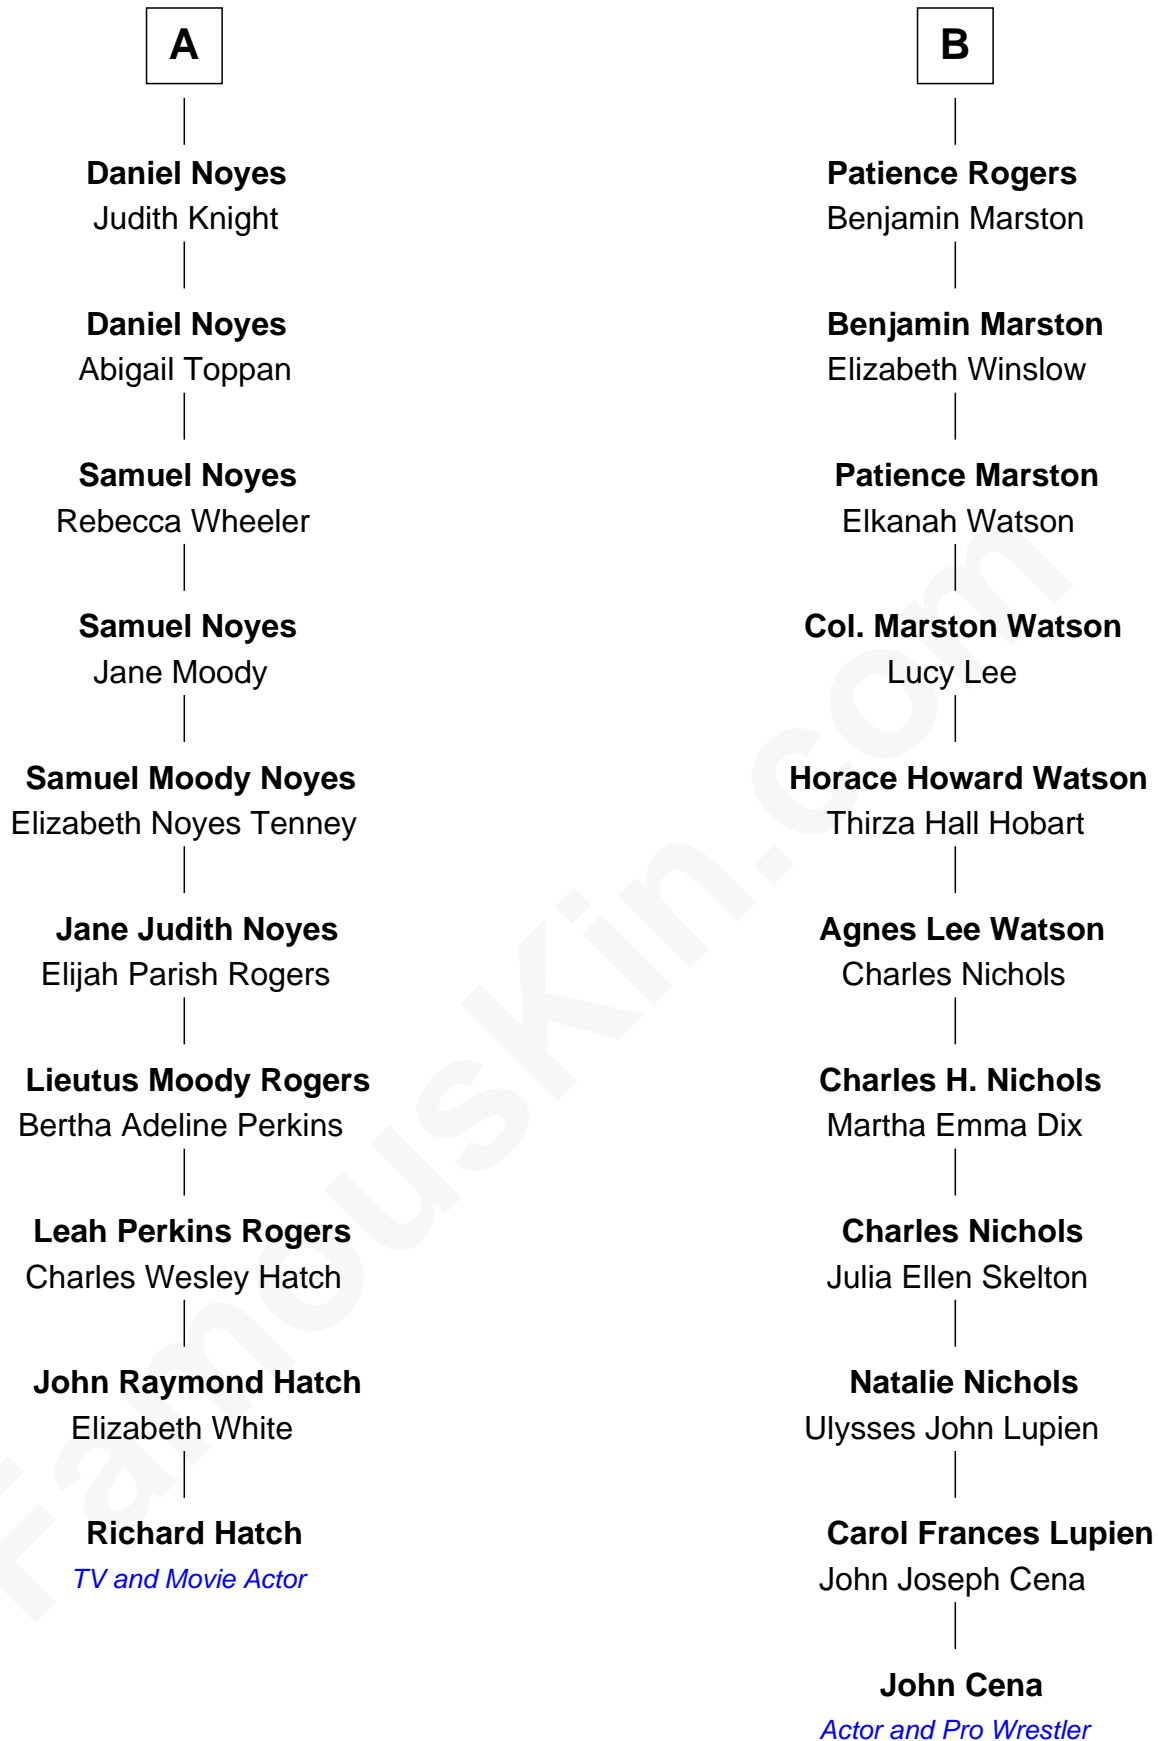

FamousKin.com

Relationship Chart of

Richard Hatch

TV and Movie Actor

16th cousin 1 time removed of

John Cena

Movie Actor and WWE Pro Wrestler

John Cena photo by [Edward Joseph Hersom II](#)