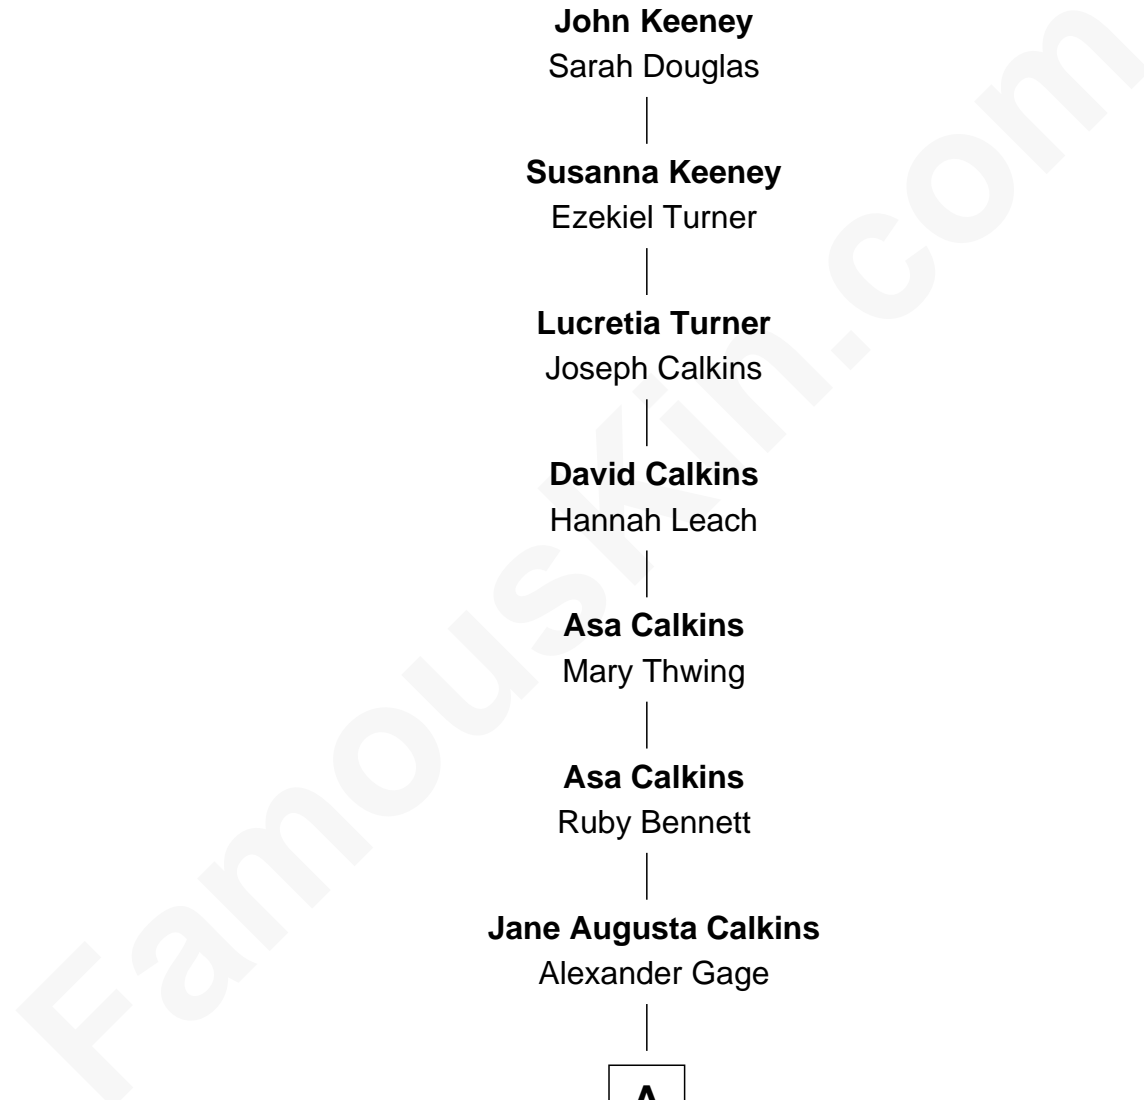

# FamousKin.com Relationship Chart of

**Richard Hatch**

*TV and Movie Actor*

9th Great-grandson of

**William Keeney**

*(c1601 - c1675) Great Migration Immigrant 1638*

**William Keeney**

Agnes - - - - -

**Asa Calkins**

Mary Thwing

**Asa Calkins**

Ruby Bennett

**Jane Augusta Calkins**

Alexander Gage

**A**

**A**

—  
**Nellie Marie Gage**  
John Devereux Hatch

—  
**Charles Wesley Hatch**  
Leah Perkins Rogers

—  
**John Raymond Hatch**  
Elizabeth White

—  
**Richard Hatch**  
*TV and Movie Actor*

FamousKin.com