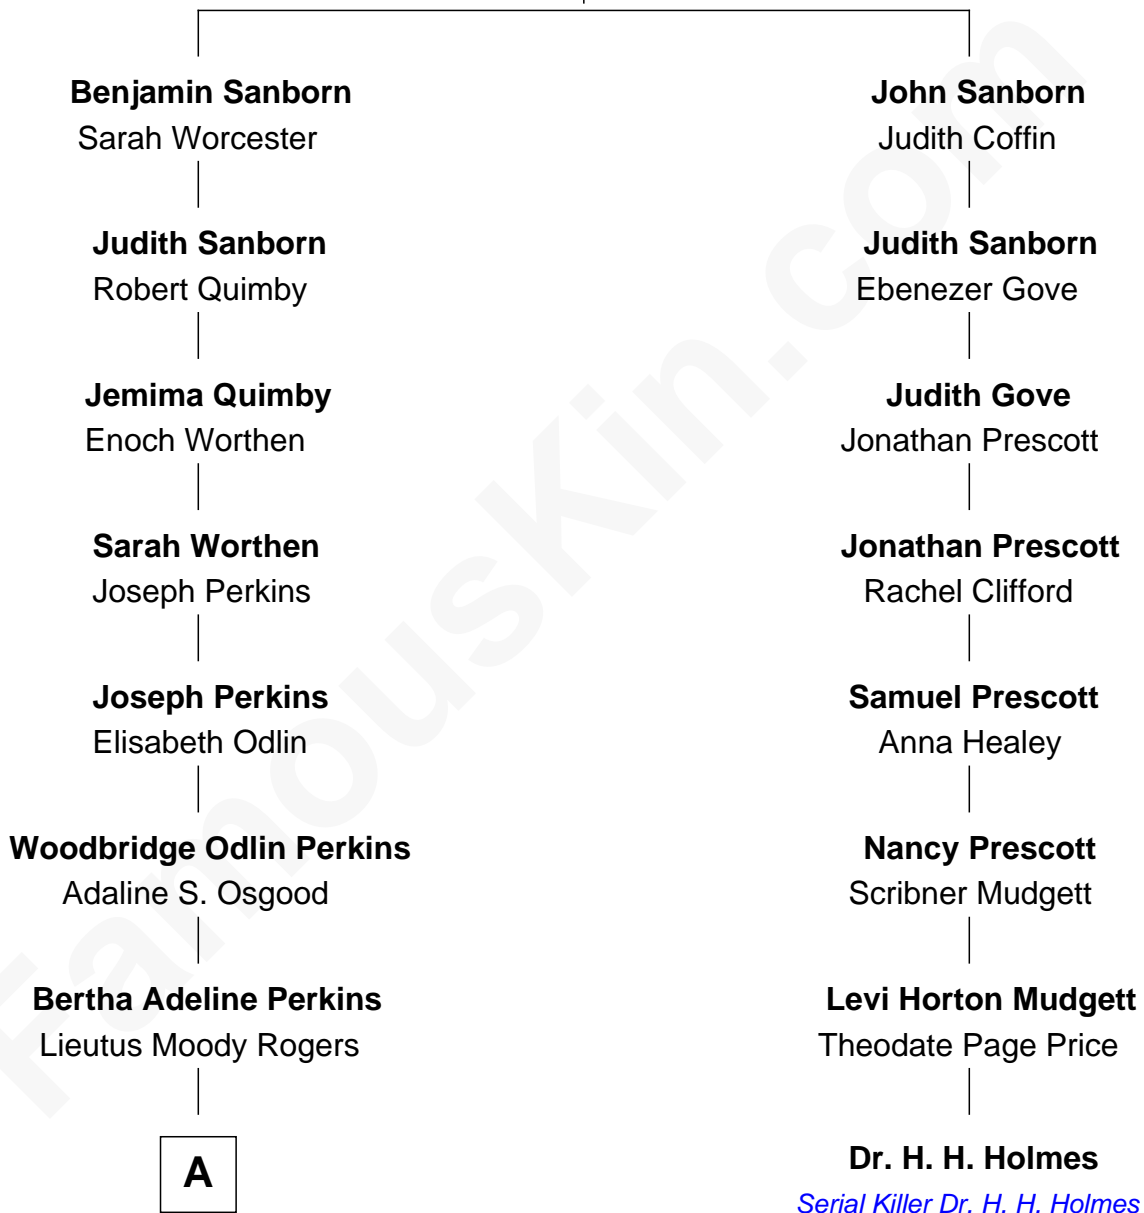

FamousKin.com Relationship Chart of

Richard Hatch

TV and Movie Actor

7th cousin 2 times removed of

Dr. H. H. Holmes

Serial Killer aka "Devil in the White City"

John Sanborn

Mary Tuck

A

—
Leah Perkins Rogers

Charles Wesley Hatch

—
John Raymond Hatch

Elizabeth White

—
Richard Hatch

TV and Movie Actor

FamousKin.com