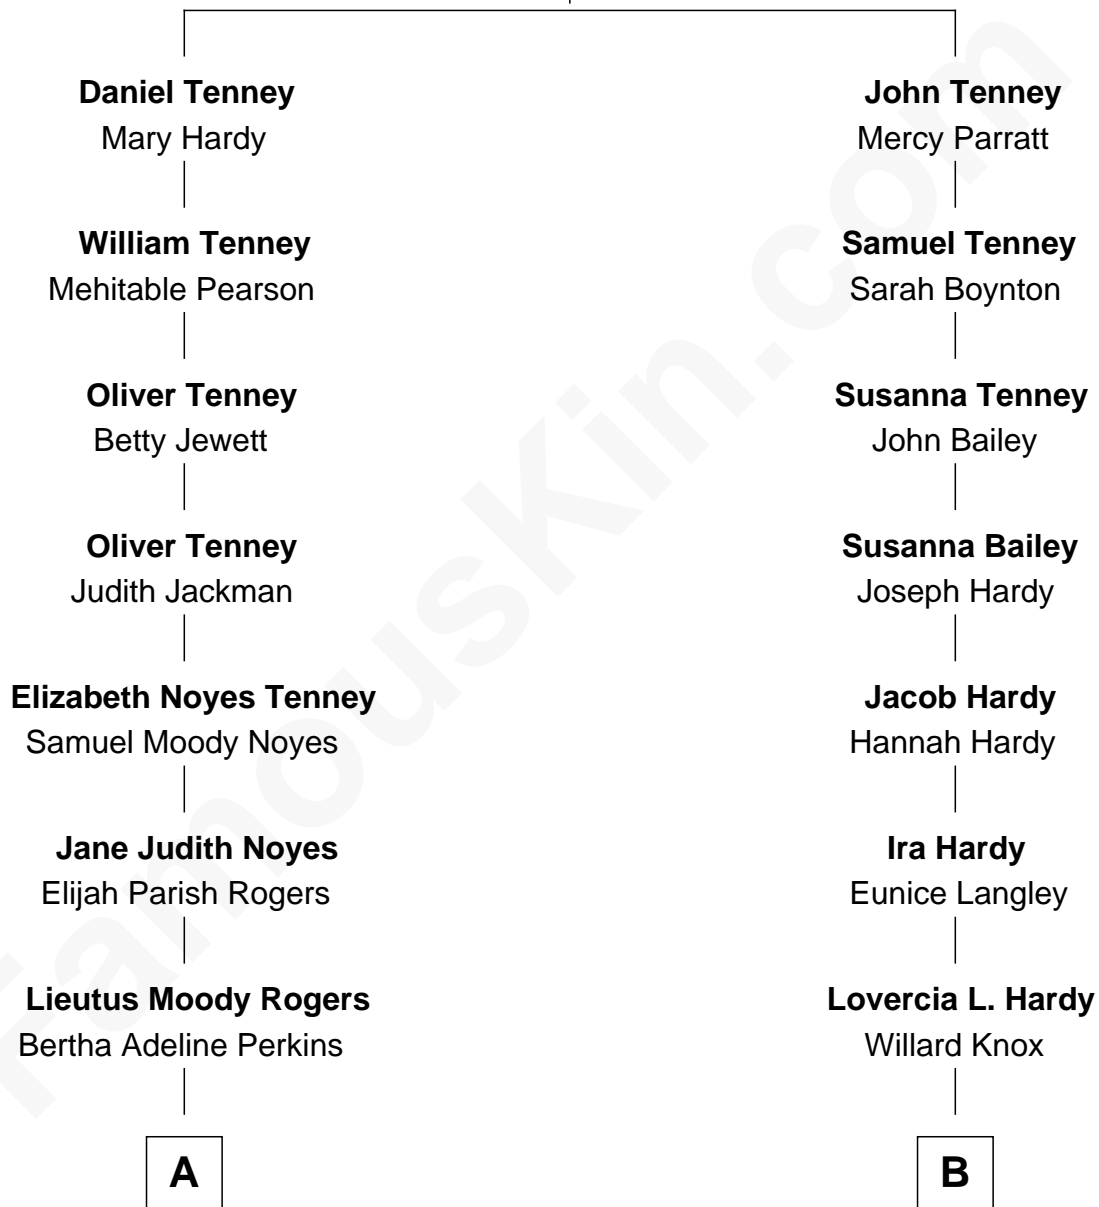

FamousKin.com Relationship Chart of

Richard Hatch

TV and Movie Actor

9th cousin 1 time removed of

James Taylor

Singer-Songwriter

Thomas Tenney

Ann Mighill

A

Leah Perkins Rogers
Charles Wesley Hatch

John Raymond Hatch
Elizabeth White

Richard Hatch
TV and Movie Actor

B

Fred Charles Knox
Ruth Elizabeth Collins

Ella Angelique Knox
Henry Herman Woodard

Gertrude Arline Woodard
Dr. Isaac Montrose Taylor

James Taylor
Singer-Songwriter

FamousKin.com