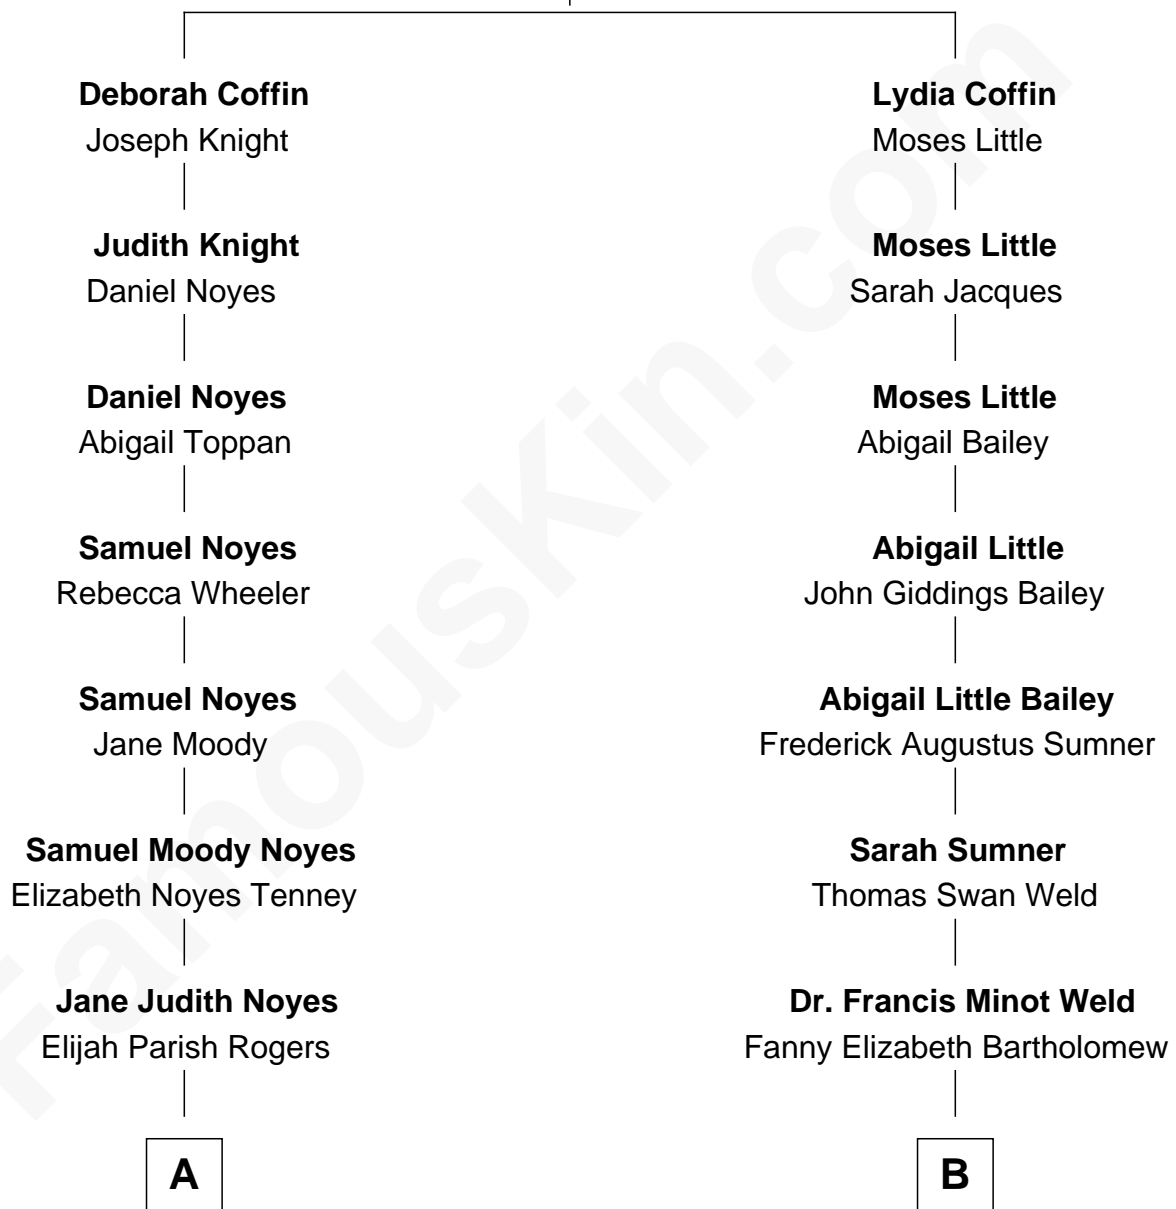

FamousKin.com Relationship Chart of

Richard Hatch

TV and Movie Actor

9th cousin 1 time removed of

Bill Weld

68th Governor of Massachusetts

Tristram Coffin
Judith Greenleaf

A

Lieutus Moody Rogers
Bertha Adeline Perkins

Leah Perkins Rogers
Charles Wesley Hatch

John Raymond Hatch
Elizabeth White

Richard Hatch
TV and Movie Actor

B

Francis Minot Weld
Margaret Low White

David Weld
Mary Blake Nichols