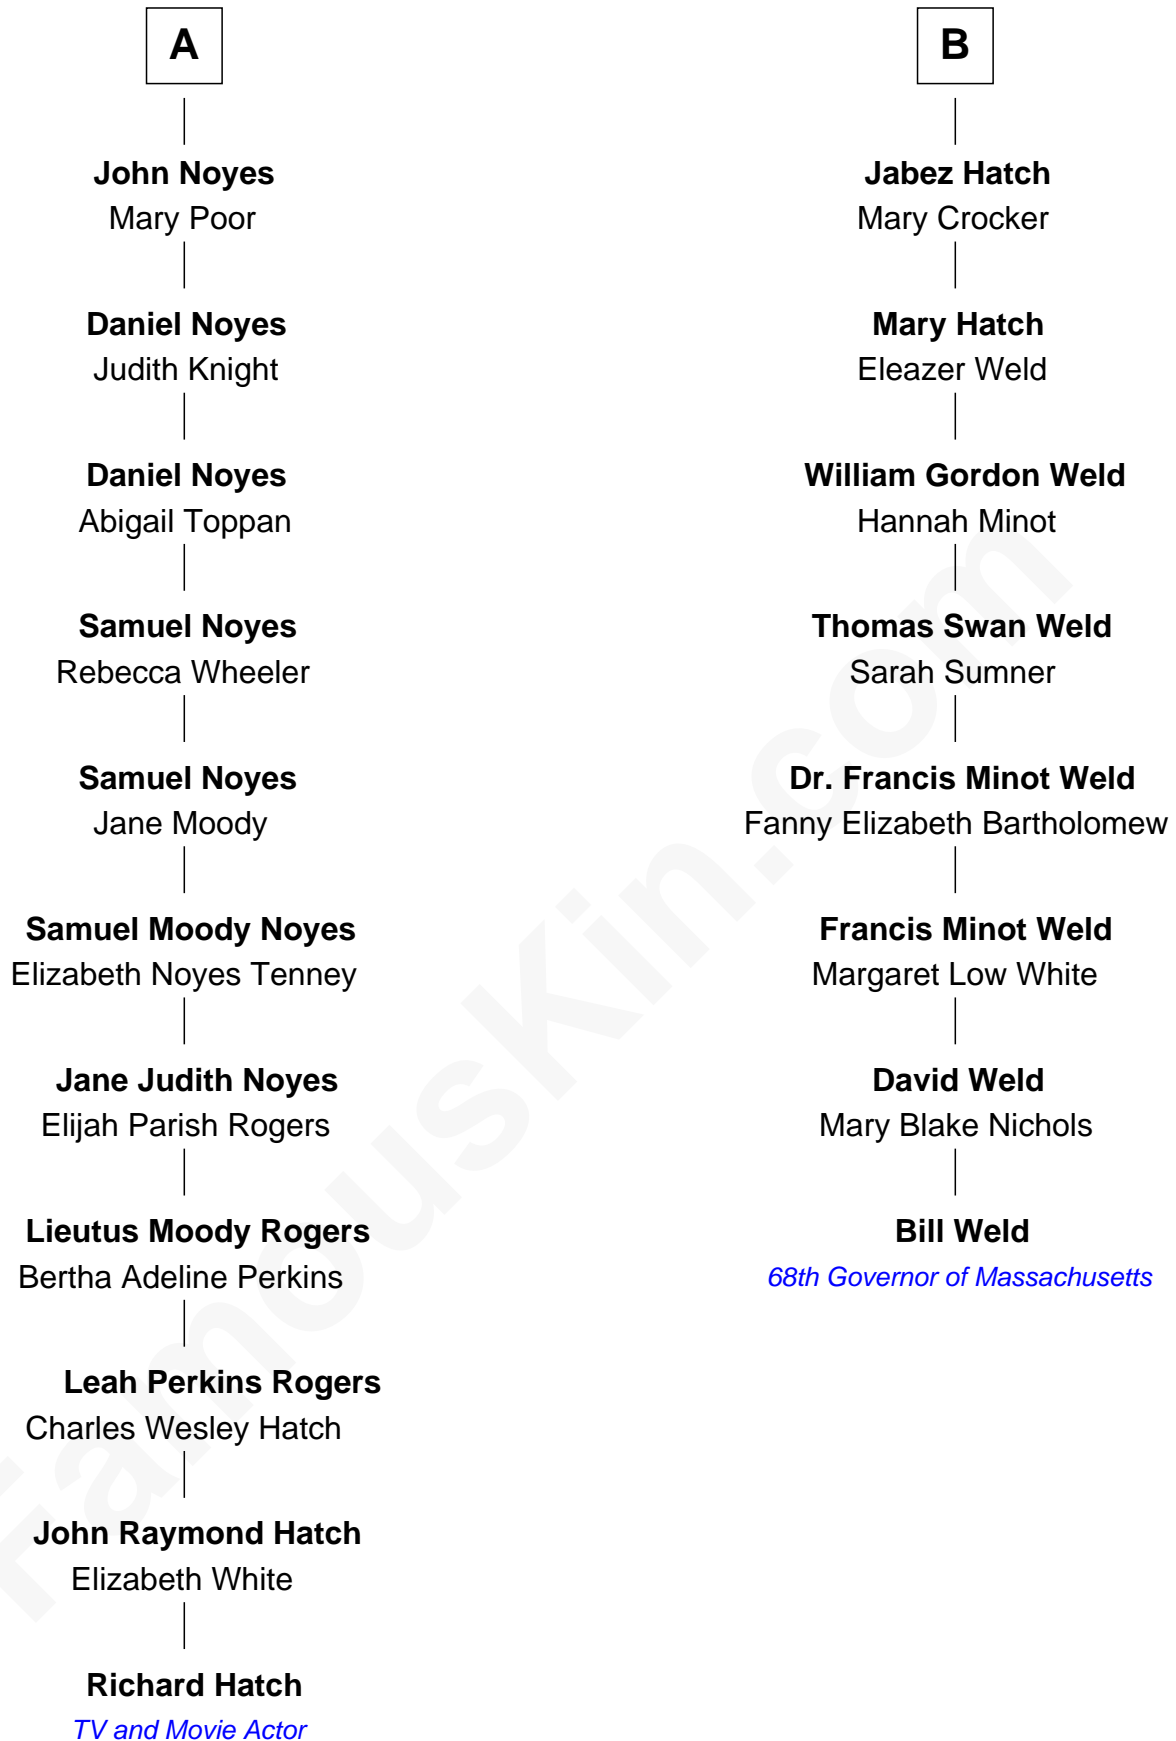

FamousKin.com Relationship Chart of

Richard Hatch

TV and Movie Actor

14th cousin 3 times removed of

Bill Weld

68th Governor of Massachusetts

Bill Weld photo by [Marc Nozell](#) ([CC BY-SA 2.0](#))