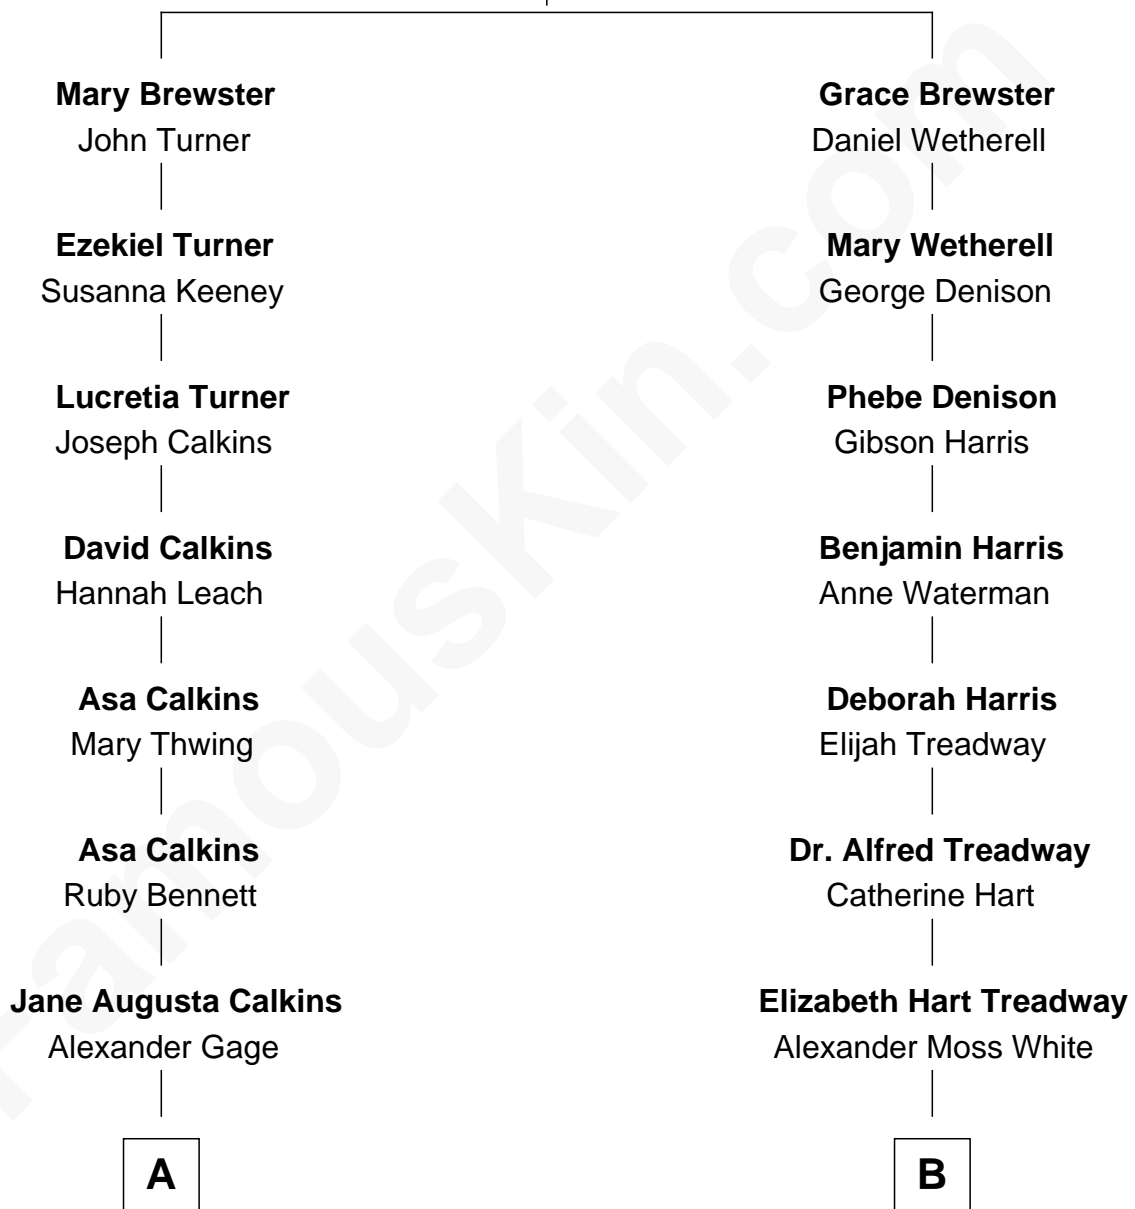

FamousKin.com Relationship Chart of

Richard Hatch

TV and Movie Actor

10th cousin of

Bill Weld

68th Governor of Massachusetts

Jonathan Brewster

Lucretia Oldham

A

Nellie Marie Gage
John Devereux Hatch

Charles Wesley Hatch
Leah Perkins Rogers

John Raymond Hatch
Elizabeth White

Richard Hatch
TV and Movie Actor

B

William Augustus White
Harriet Hillard

Margaret Low White
Francis Minot Weld

David Weld
Mary Blake Nichols

Bill Weld
68th Governor of Massachusetts