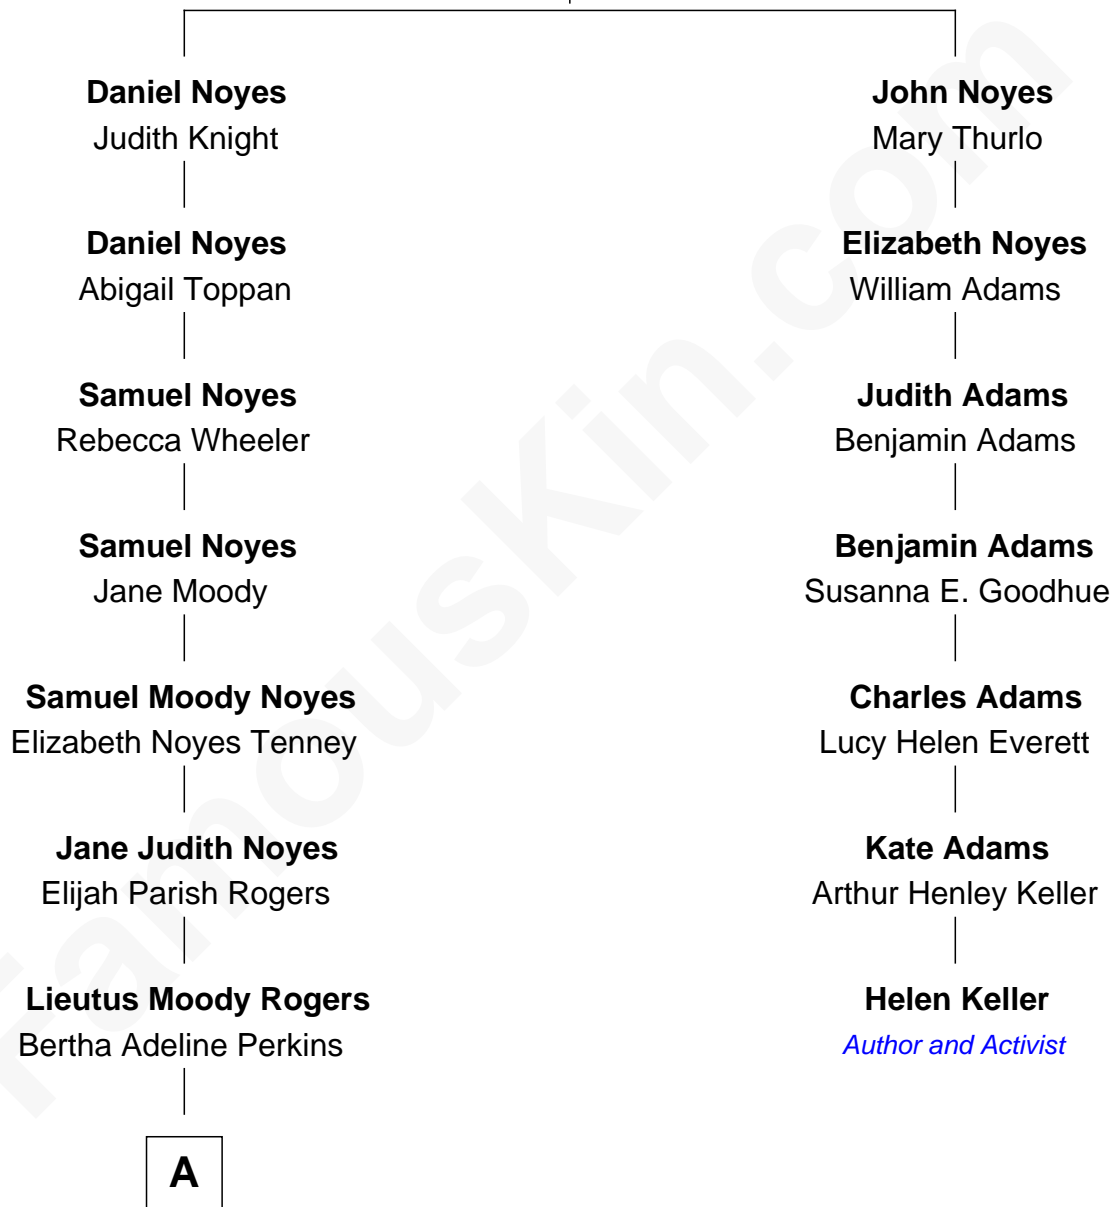

# FamousKin.com Relationship Chart of

**Richard Hatch**

*TV and Movie Actor*

6th cousin 3 times removed of

**Helen Keller**

*Author and Activist*

**John Noyes**

Mary Poor

**A**

—  
**Leah Perkins Rogers**  
Charles Wesley Hatch

—  
**John Raymond Hatch**  
Elizabeth White

—  
**Richard Hatch**  
*TV and Movie Actor*

FamousKin.com