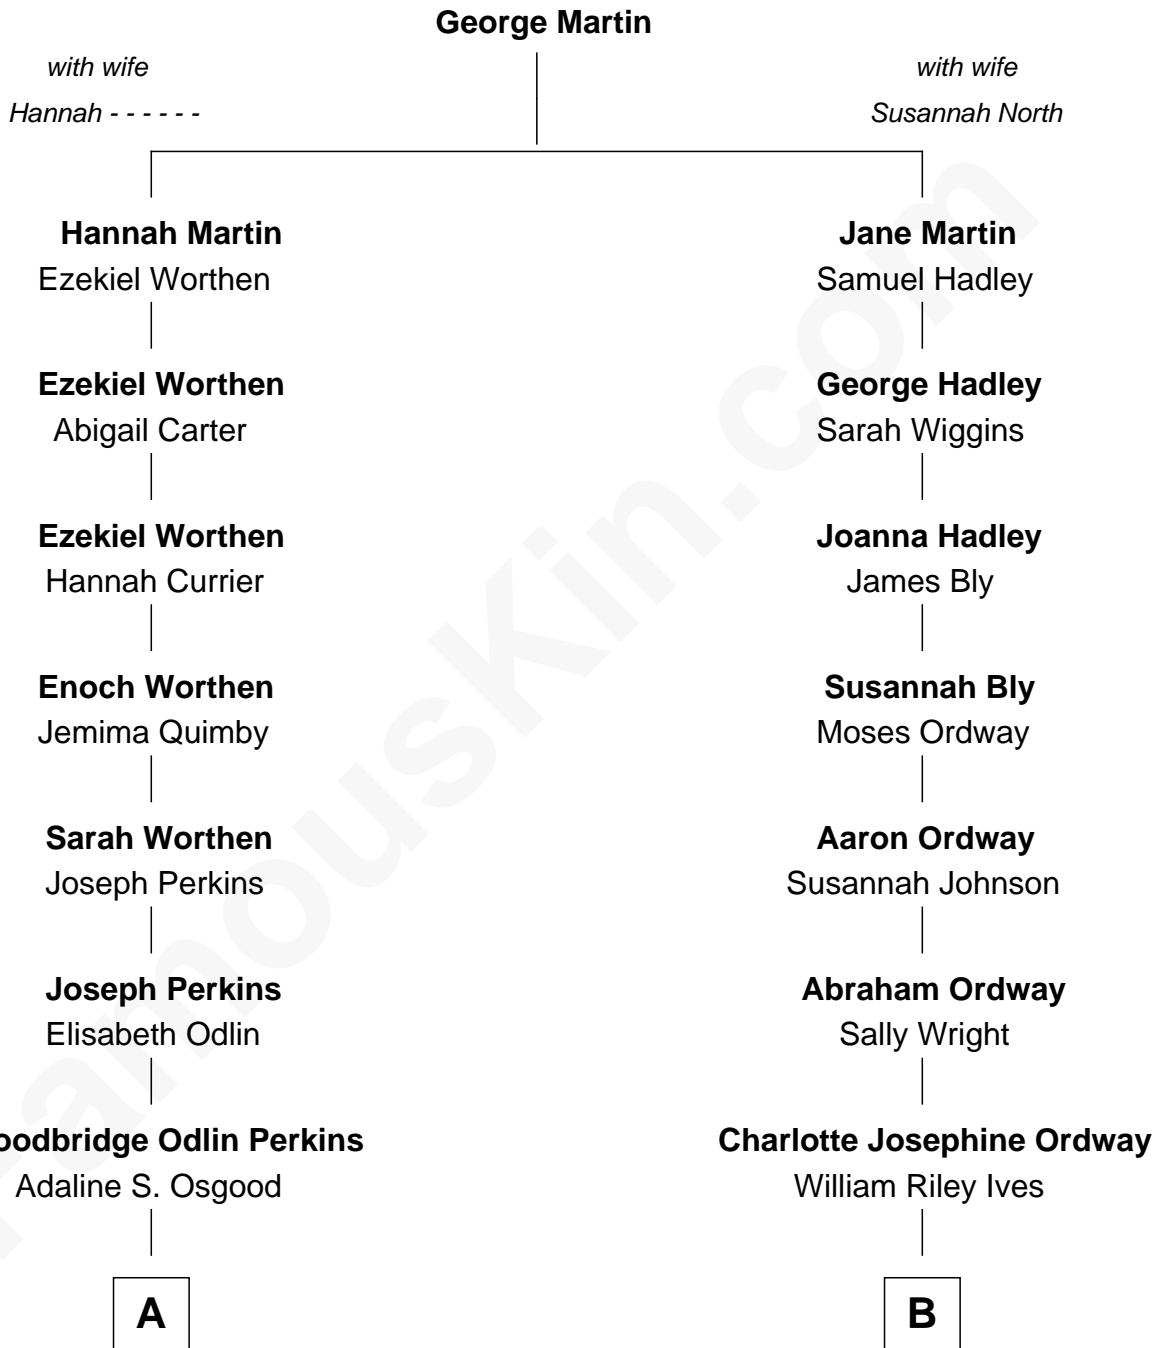

FamousKin.com Relationship Chart of

Richard Hatch

TV and Movie Actor

8th cousin 2 times removed of

Burl Ives

Singer and Actor

FamousKin.com