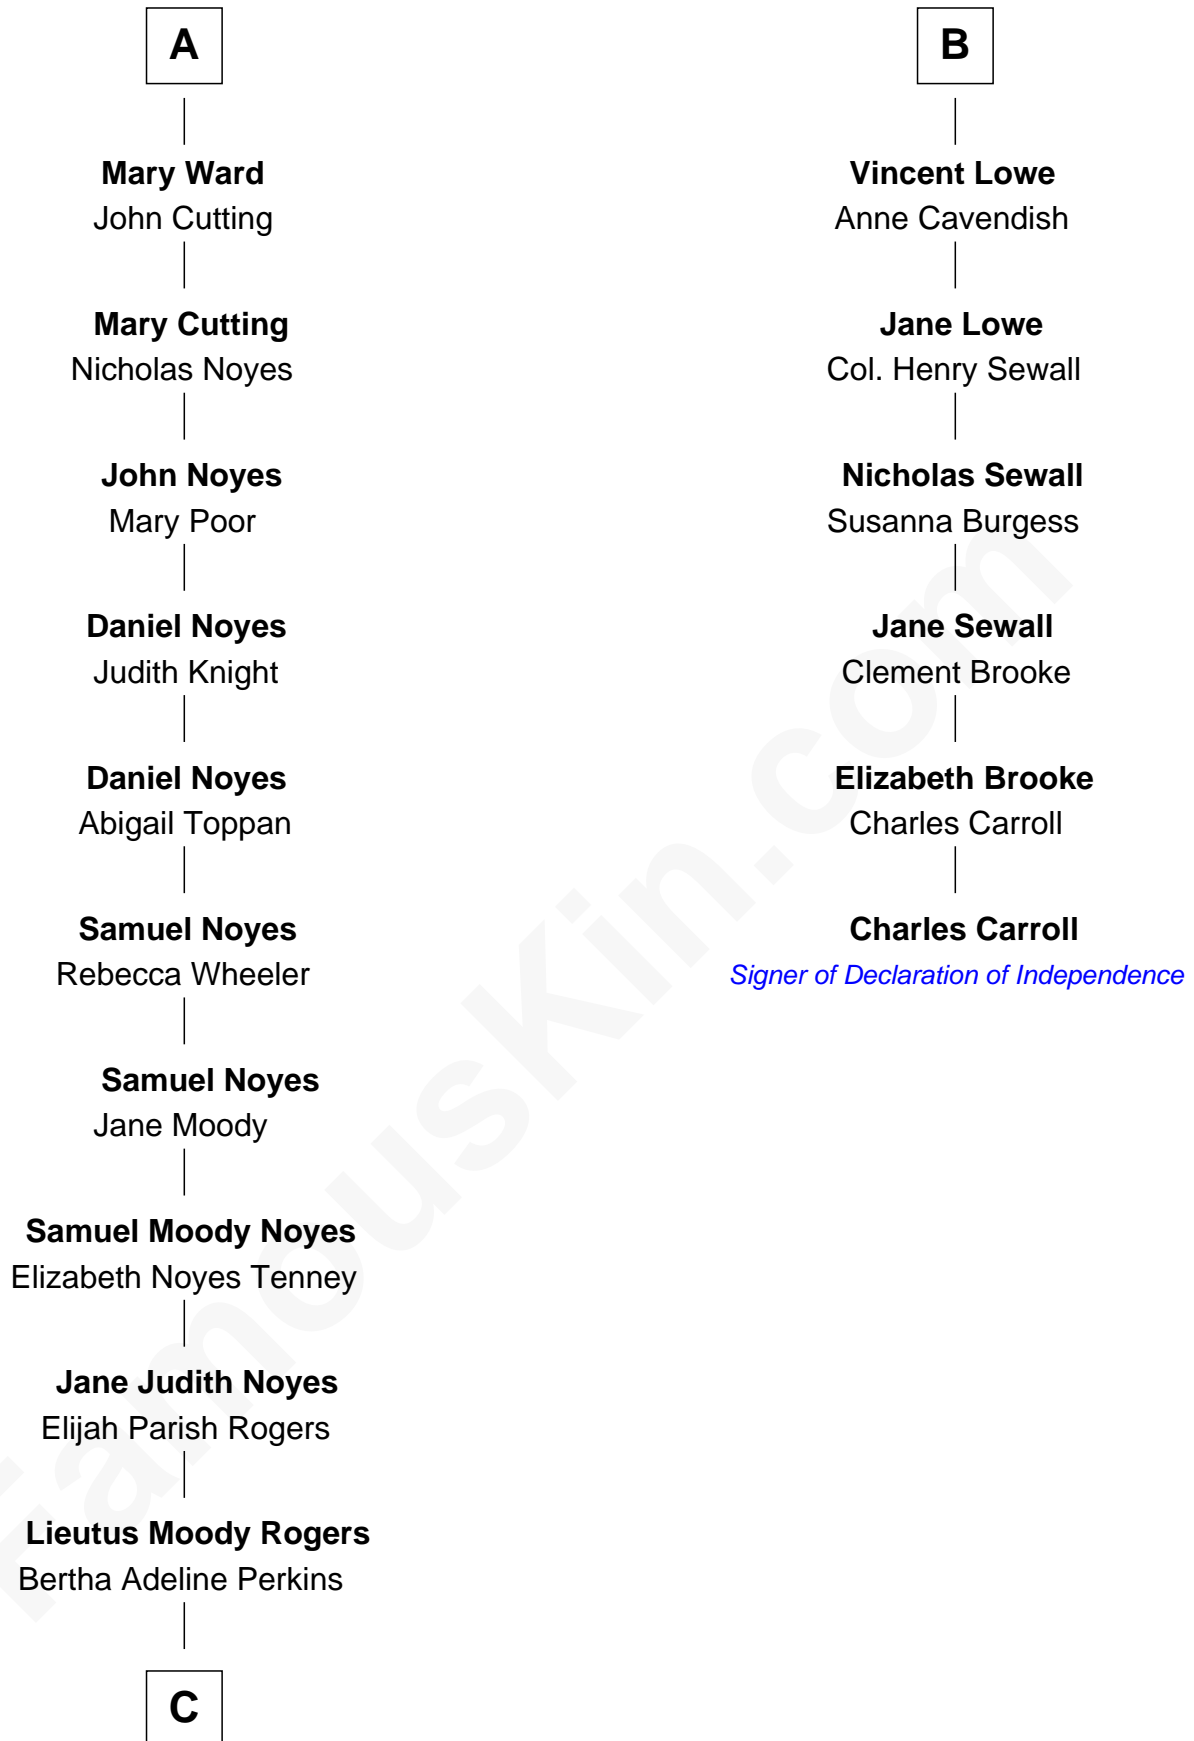

# FamousKin.com Relationship Chart of

**Richard Hatch**

*TV and Movie Actor*

12th cousin 7 times removed of

**Charles Carroll**

*Signer of the Declaration of Independence*

**C**

—  
**Leah Perkins Rogers**  
Charles Wesley Hatch

—  
**John Raymond Hatch**  
Elizabeth White

—  
**Richard Hatch**  
*TV and Movie Actor*

FamousKin.com