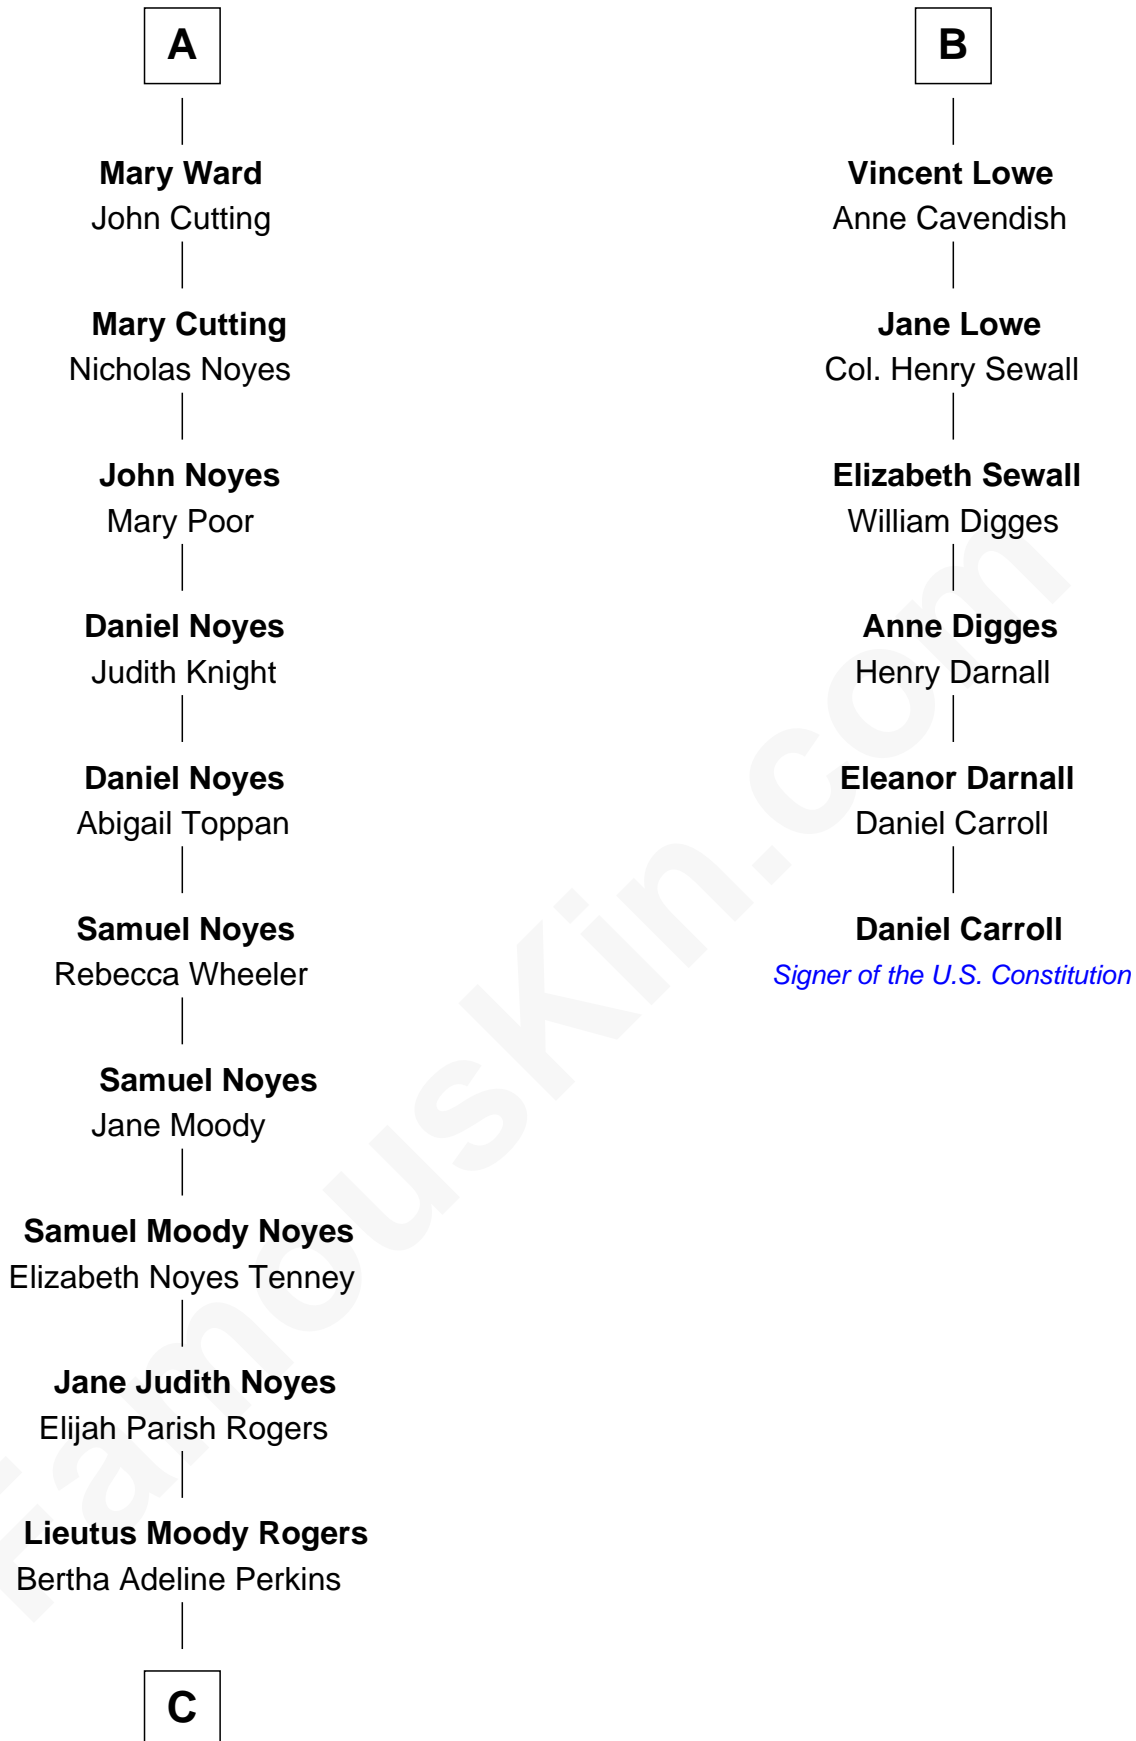

# FamousKin.com Relationship Chart of

**Richard Hatch**

*TV and Movie Actor*

12th cousin 7 times removed of

**Daniel Carroll**

*Signer of the U.S. Constitution*

**C**

—  
**Leah Perkins Rogers**  
Charles Wesley Hatch

—  
**John Raymond Hatch**  
Elizabeth White

—  
**Richard Hatch**  
*TV and Movie Actor*

FamousKin.com