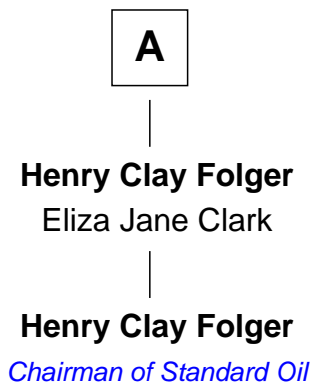

FamousKin.com