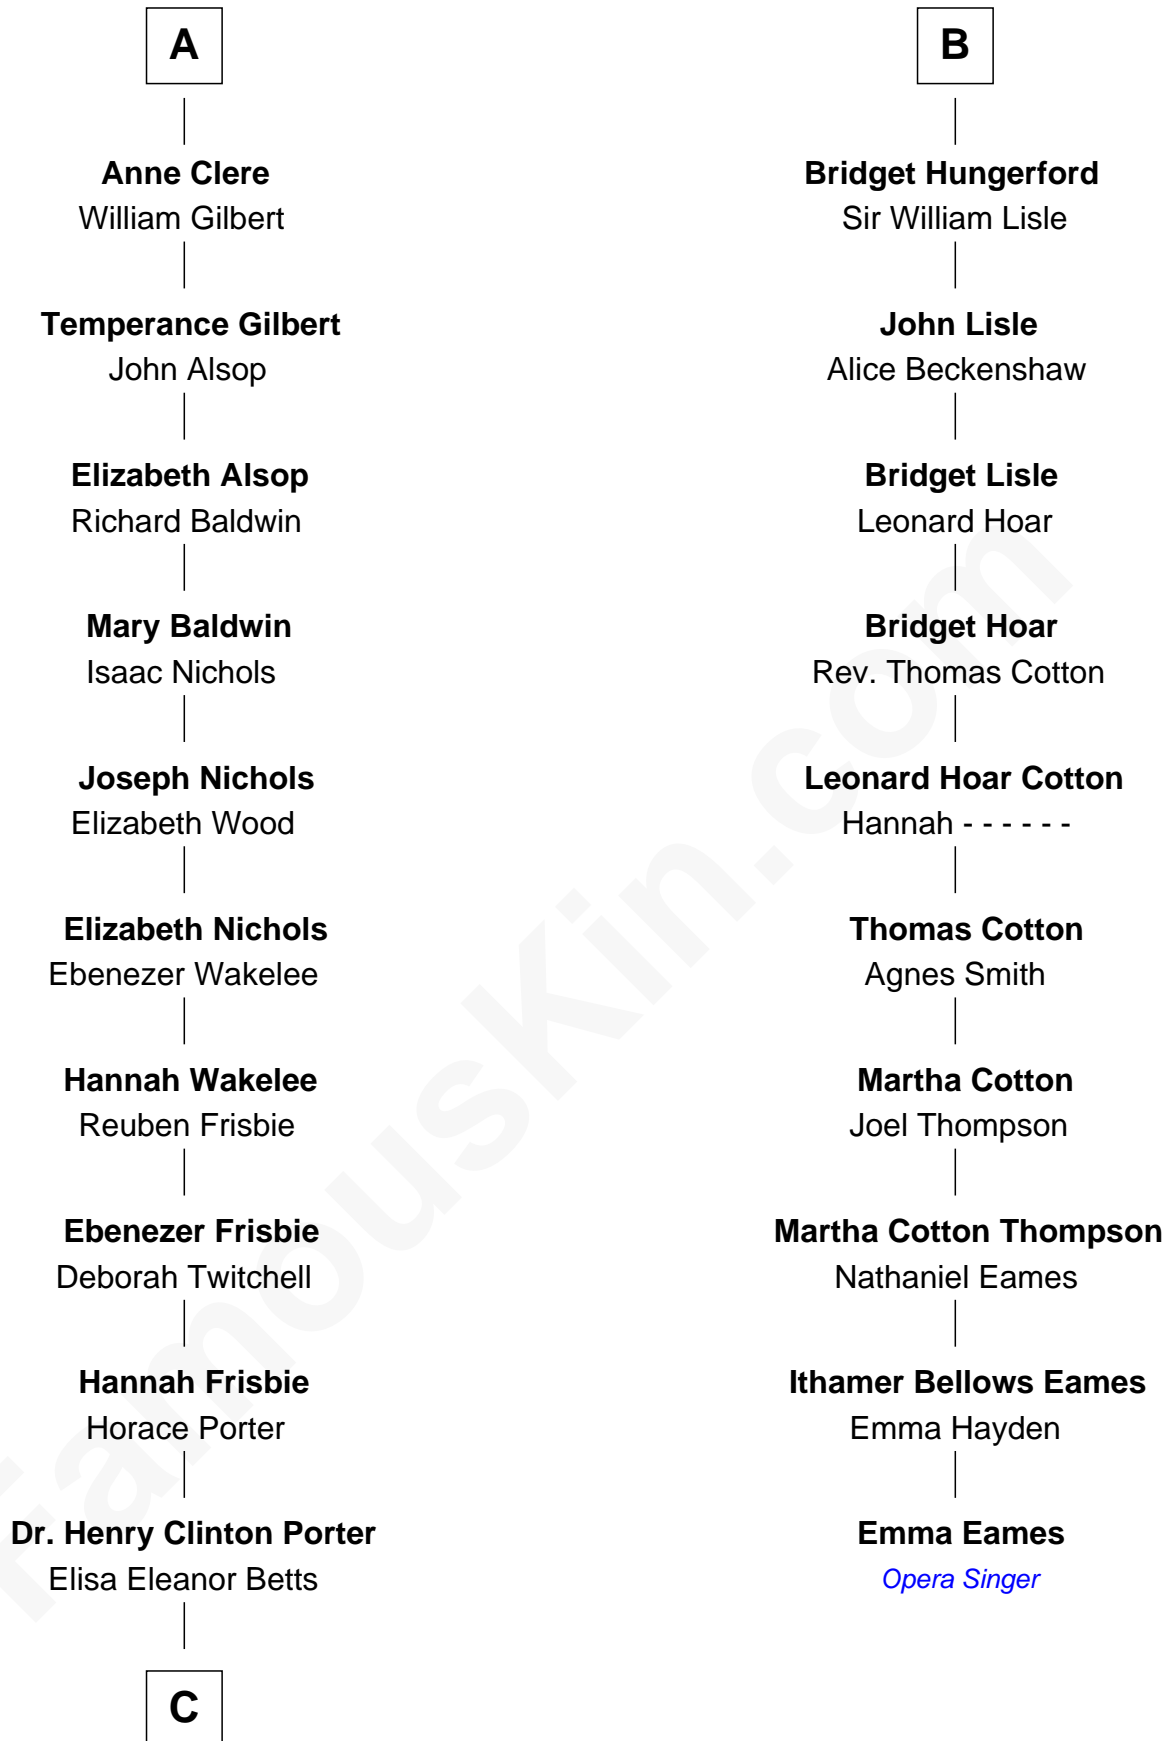

FamousKin.com Relationship Chart of

Boris Johnson

Prime Minister of the United Kingdom

16th cousin 5 times removed of

Emma Eames

Opera Singer

Sir Richard Fitzalan

Elizabeth de Bohun

C

Henry Clinton Porter

Clara Holcomb

Helen Tracy Porter

Elias Avery Lowe

Frances Beatrice Lowe

Sir James Edmund Sanford Fawcett

Charlotte Offlow Fawcett