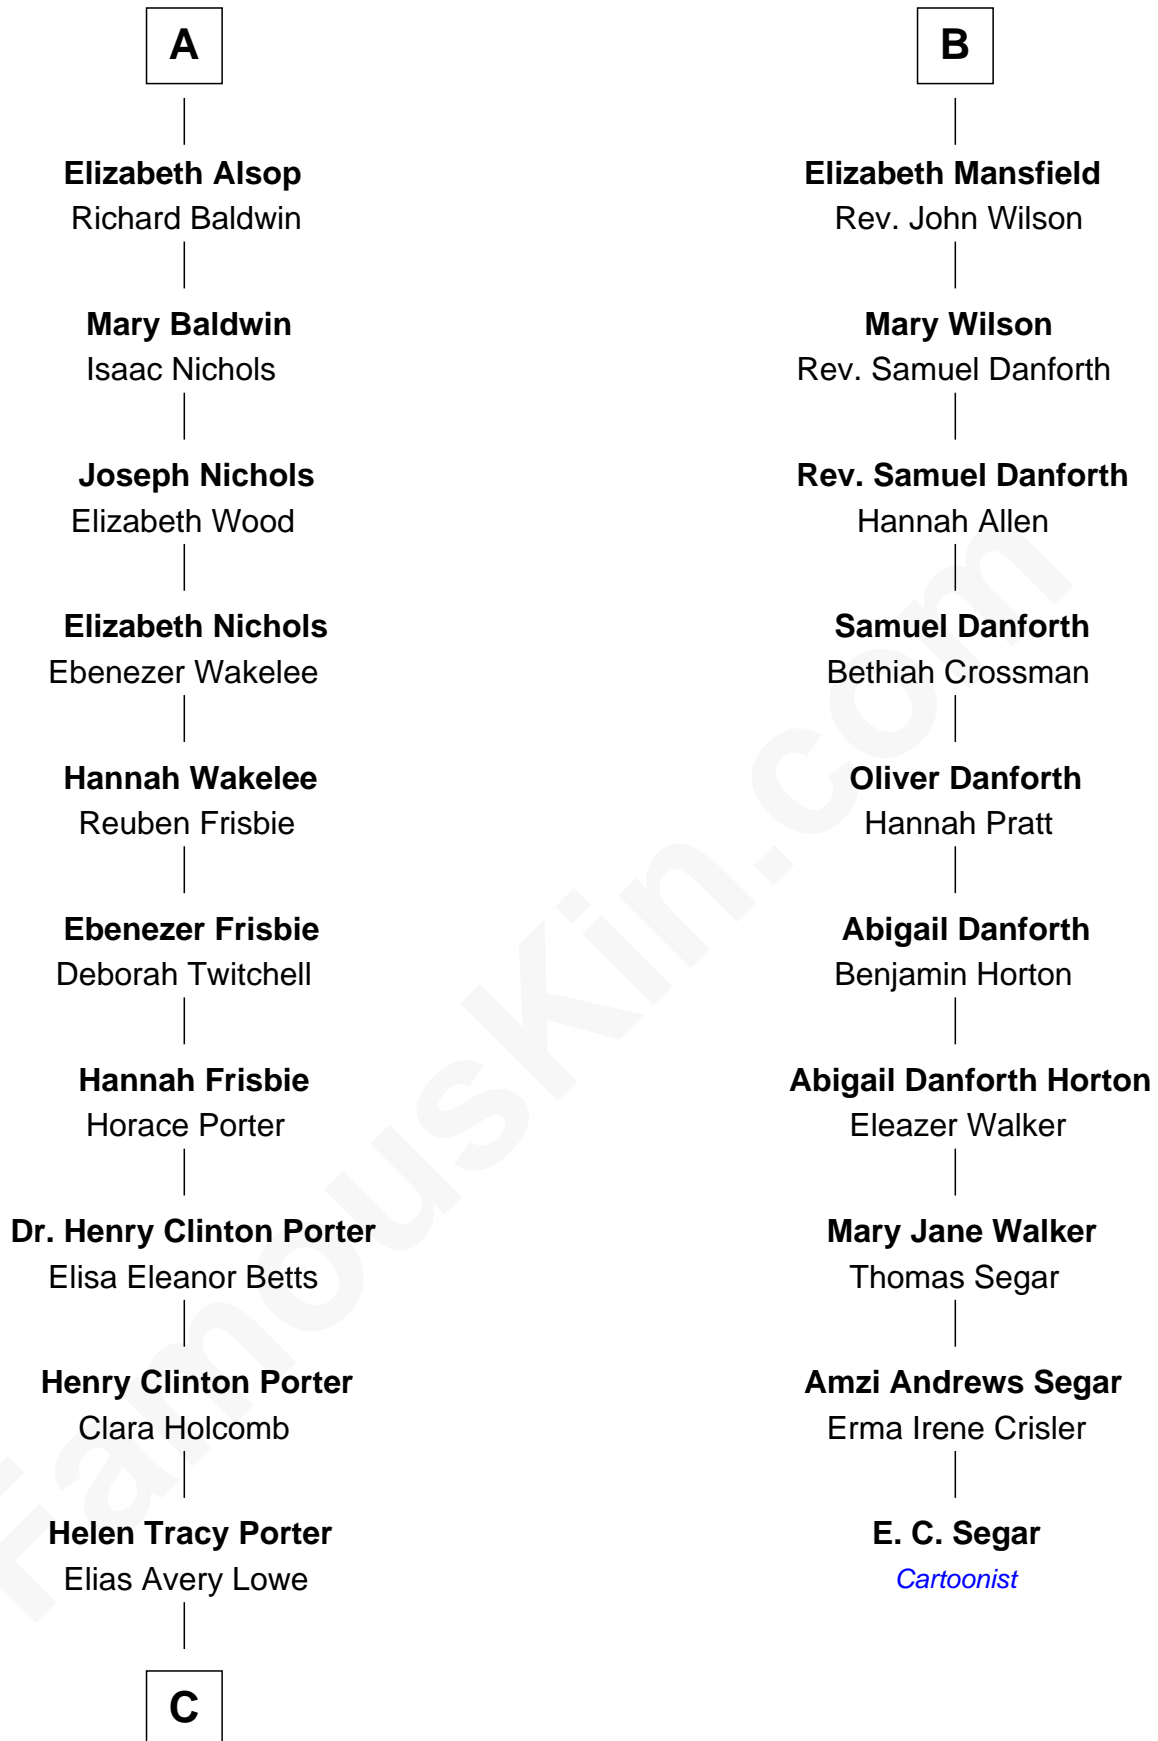

# FamousKin.com Relationship Chart of

**Boris Johnson**

*Prime Minister of the United Kingdom*

**16th cousin 3 times removed of**

**E. C. Segar**

*Cartoonist (Popeye creator)*

C

Frances Beatrice Lowe

Sir James Edmund Sanford Fawcett

Charlotte Offlow Fawcett

Stanley Patrick Johnson

**Boris Johnson**

*Prime Minister of the United Kingdom*

FamousKin.com