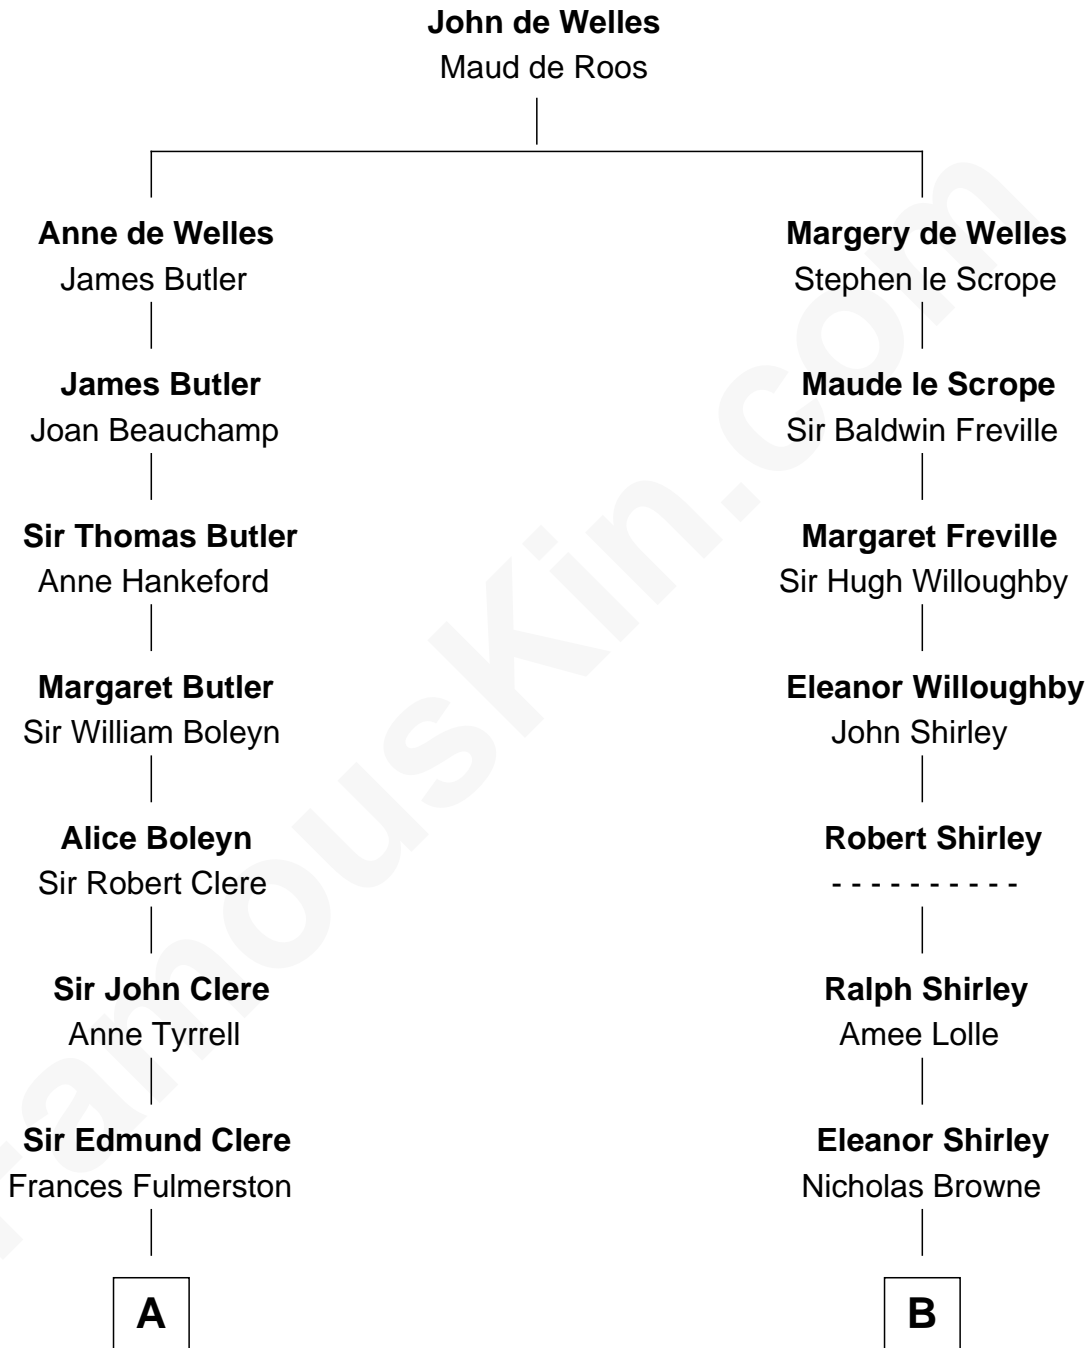

## Relationship Chart of

### Boris Johnson

Prime Minister of the United Kingdom

16th cousin 5 times removed of

### William Henry Moore

Co-Founder, U.S. Steel and Nabisco

**C**

**Henry Clinton Porter**

Clara Holcomb

**Helen Tracy Porter**

Elias Avery Lowe

**Frances Beatrice Lowe**

Sir James Edmund Sanford Fawcett

**Charlotte Offlow Fawcett**

Stanley Patrick Johnson

**Boris Johnson**

*Prime Minister of the United Kingdom*

FamousKin.com