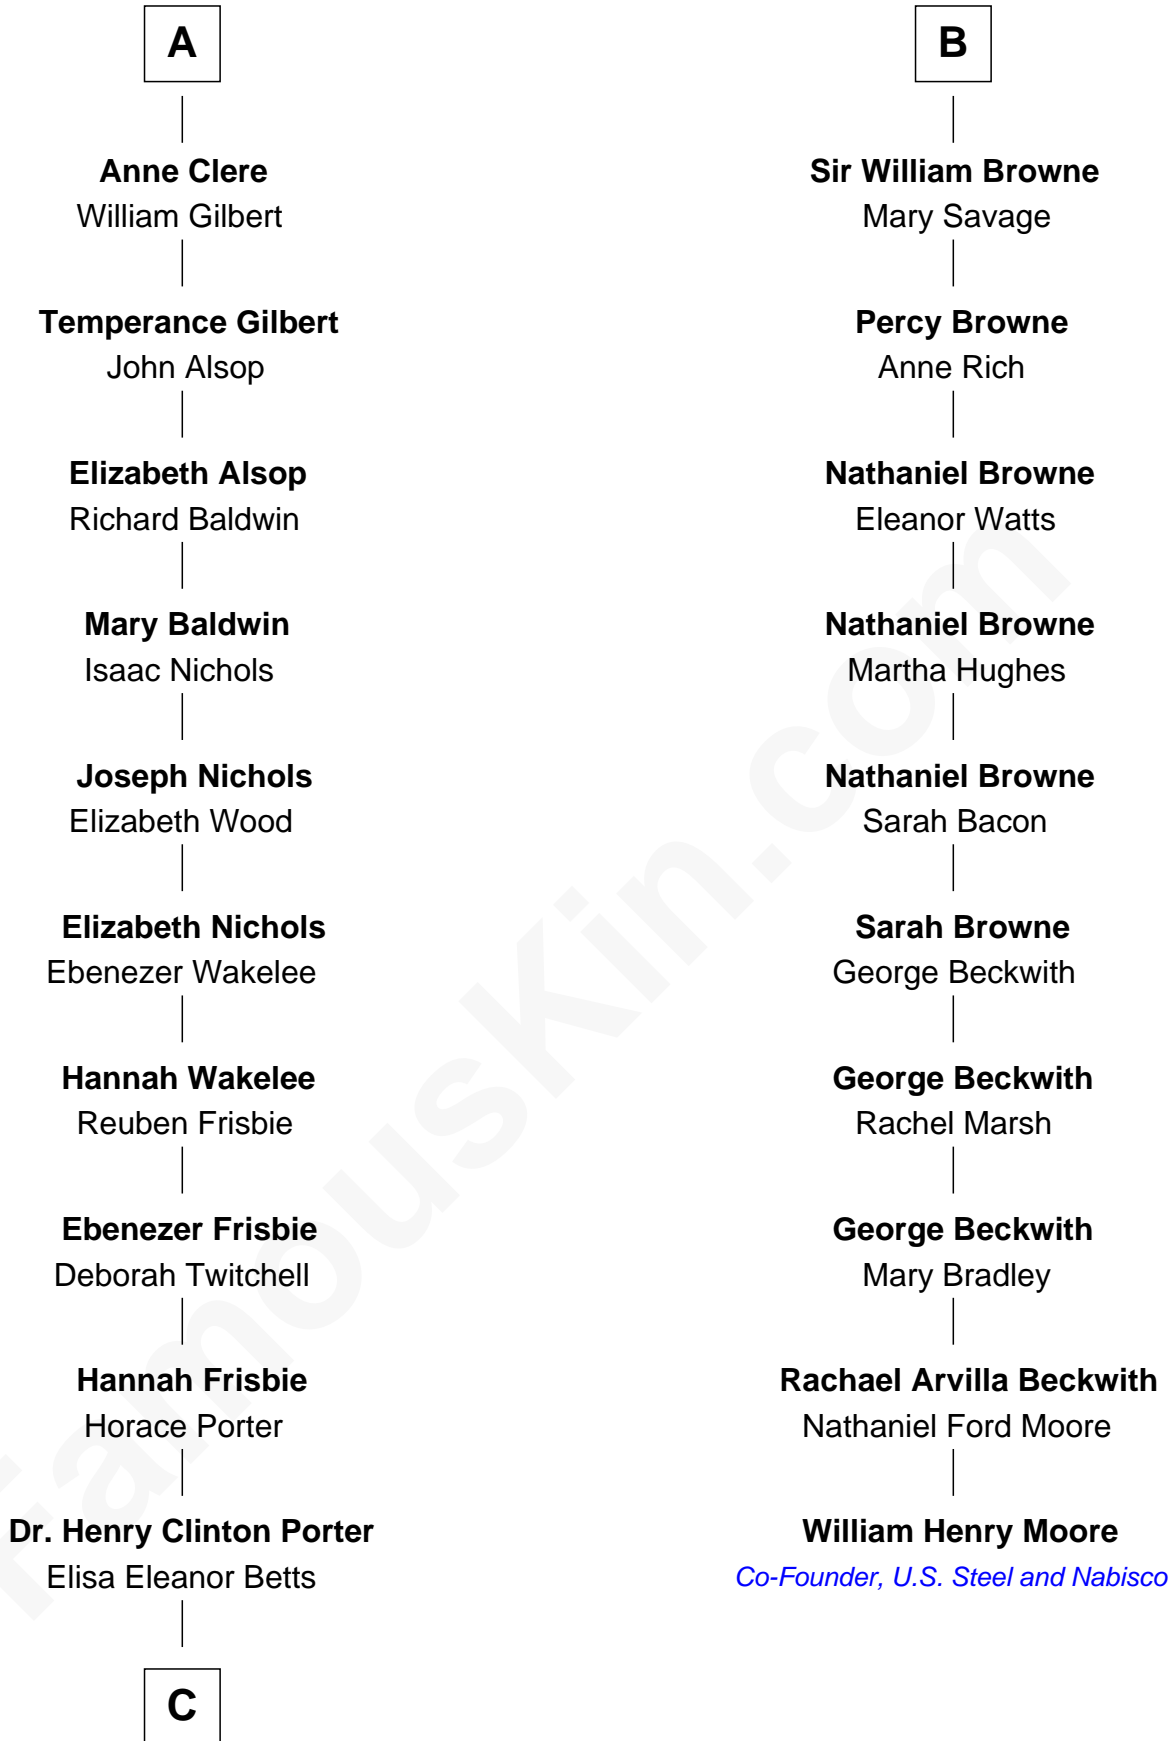

## Relationship Chart of

### Boris Johnson

Prime Minister of the United Kingdom

16th cousin 5 times removed of

### William Henry Moore

Co-Founder, U.S. Steel and Nabisco

**C**

**Henry Clinton Porter**

Clara Holcomb

**Helen Tracy Porter**

Elias Avery Lowe

**Frances Beatrice Lowe**

Sir James Edmund Sanford Fawcett

**Charlotte Offlow Fawcett**

Stanley Patrick Johnson

**Boris Johnson**

*Prime Minister of the United Kingdom*

FamousKin.com