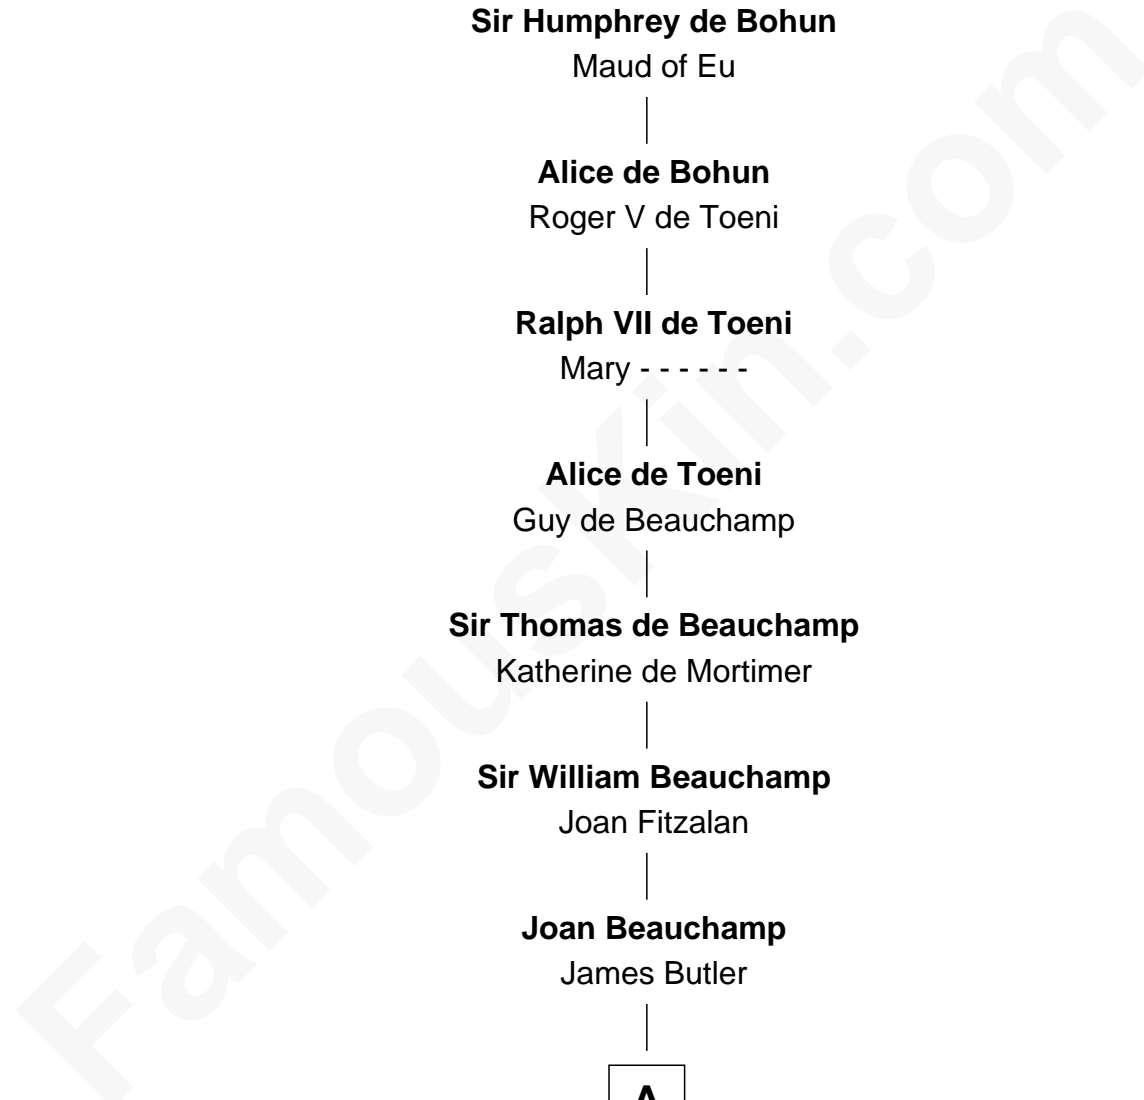

FamousKin.com Relationship Chart of

Boris Johnson

Prime Minister of the United Kingdom

25th Great-grandson of

Henry de Bohun

Magna Carta Surety

Henry de Bohun

Maud de Mandeville

Sir Humphrey de Bohun

Maud of Eu

Alice de Bohun

Roger V de Toeni

Ralph VII de Toeni

Mary - - - - -

Alice de Toeni

Guy de Beauchamp

Sir Thomas de Beauchamp

Katherine de Mortimer

Sir William Beauchamp

Joan Fitzalan

Joan Beauchamp

James Butler

A

A